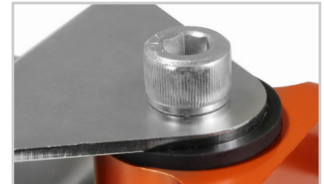

AFE CONTROL

PFADT SERIES

TRANSMISSION MOUNTS

2005-2013 CORVETTE (C6)

Note: This part is also available on pfadtracing.com

FEATURES & BENEFITS

Reduces Drivetrain Deflection, Improving Traction

The aFe Control, PFADT Series transmission mount set is designed to replace the OE mounts with upgraded polyurethane bushings improving vehicle launches, and traction.

CNC Machined 6061

CNC machined, 6061 Anodized T6 Aluminum, mated to nickel plated chassis mounts and included grade 10.9 hardware.

Polyurethane Bushings

Harder durometer polyurethane bushings reduce drivetrain flex, while still offering a comfortable ride for street use.