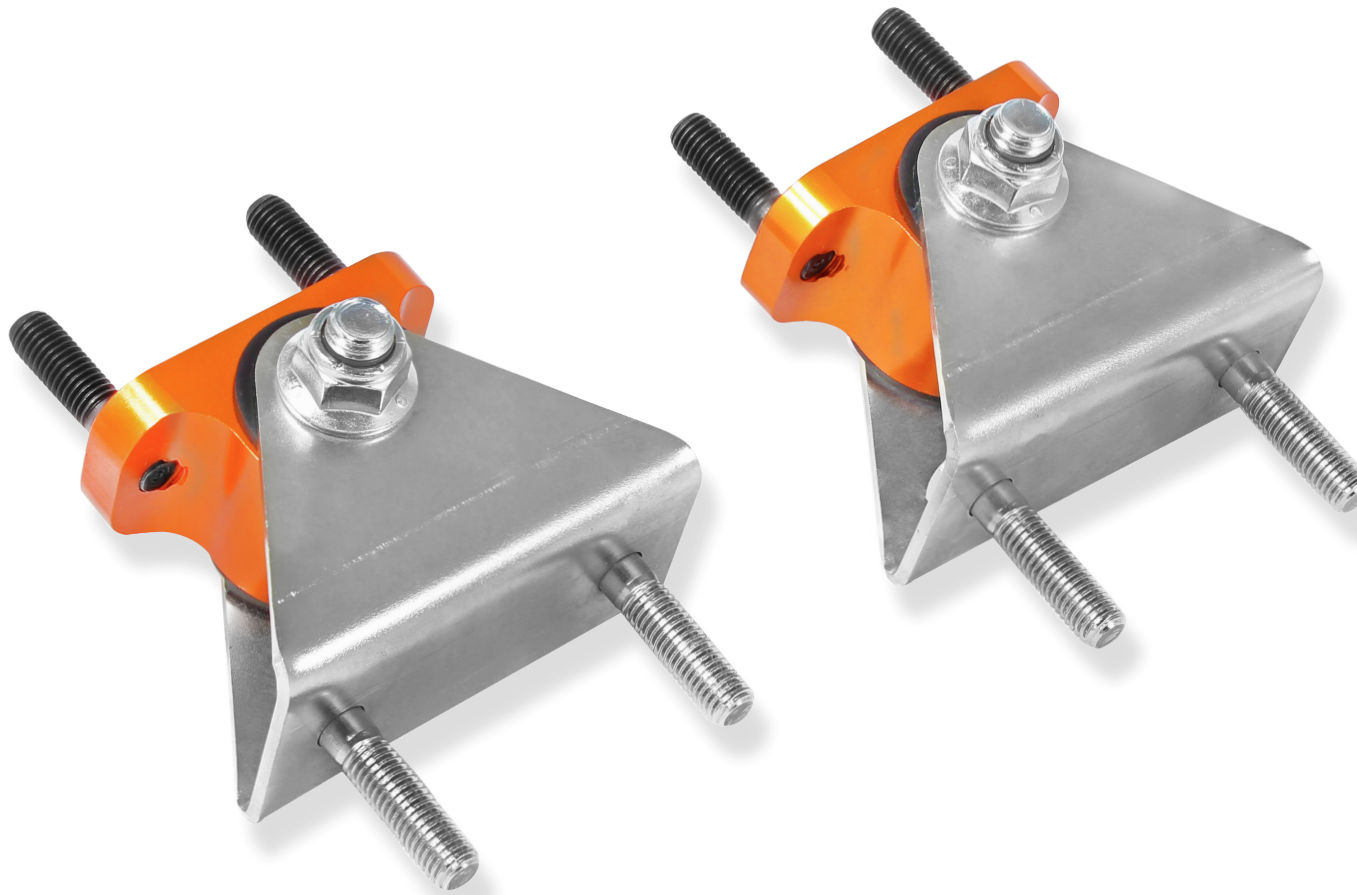

AFE CONTROL

PFADT SERIES

TRANSMISSION MOUNTS

2005-2013 CORVETTE (C6)

Note: This part is also available on pfadtracing.com

FEATURES & BENEFITS

Reduces Drivetrain Deflection, Improving Traction

The aFe Control, PFADT Series transmission mount set is designed to replace the OE mounts with upgraded polyurethane bushings improving vehicle launches, and traction.

CNC Machined 6061

CNC machined, 6061 Anodized T6 Aluminum, mated to nickel plated chassis mounts and included grade 10.9 hardware.

Polyurethane Bushings

Harder durometer polyurethane bushings reduce drivetrain flex, while still offering a comfortable ride for street use.

P/N	Jobber/Map	Finish
450-401008-N	\$495.00	

Price Level "d"