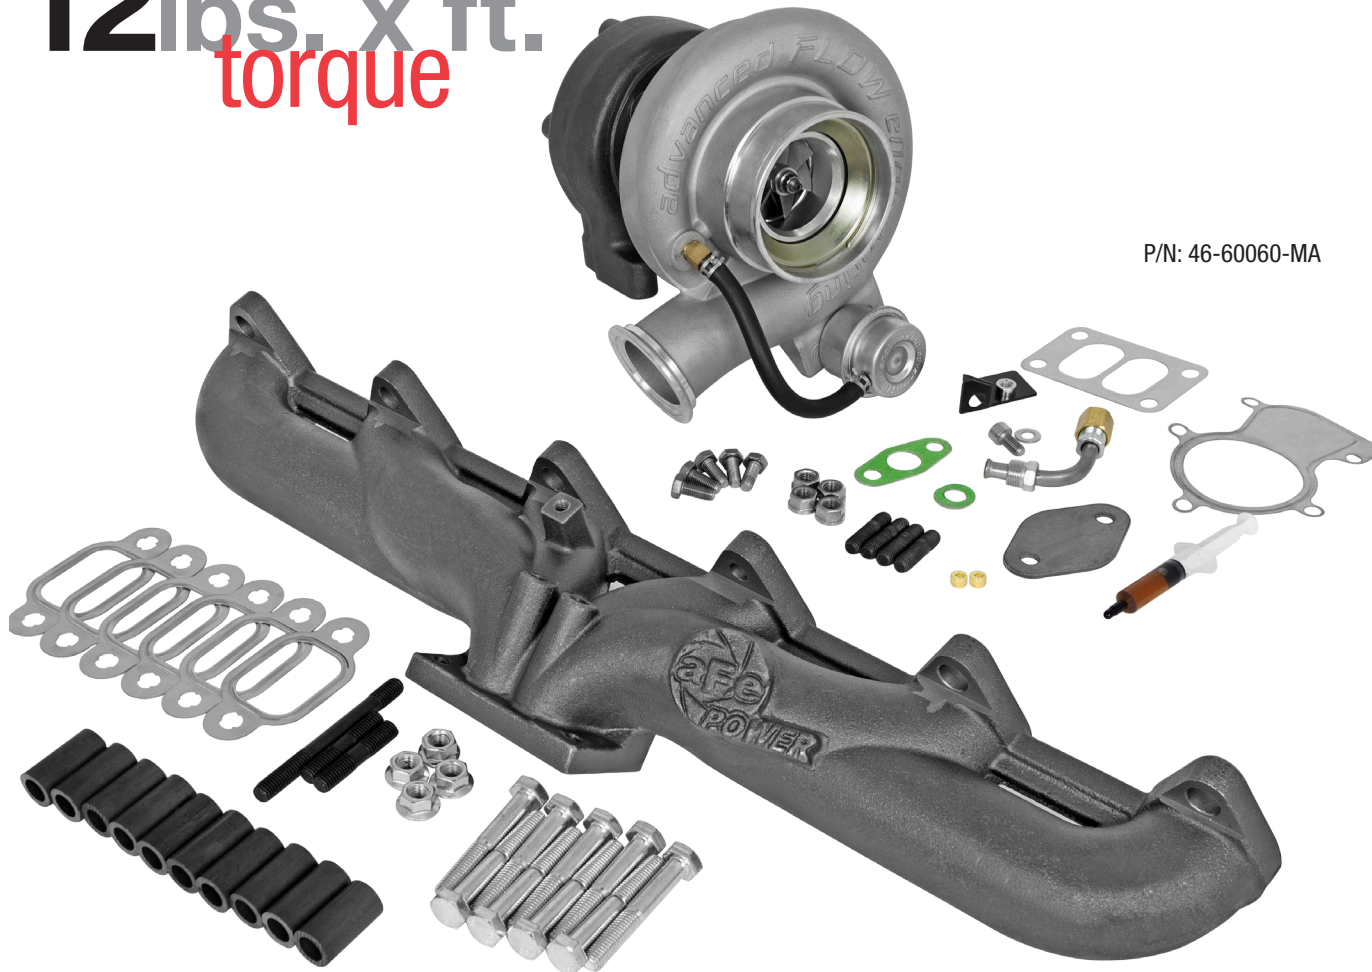

BLADERUNNER[®]

**STREET SERIES TURBOCHARGER
AND EXHAUST MANIFOLD KIT**
1994-2002 DODGE DIESEL TRUCKS
L6-5.9L (td)
46-60060-MA/MB

**4HP &
12lbs. x ft.
torque**

P/N: 46-60060-MA

FEATURES & BENEFITS

Direct Replacement

Dual Auxiliary Ports

Factory Preset Actuator

Years	P/N	Jobber/Map
1994-1998	46-60060-MA	\$1,195.00
1998.5-2002	*46-60060-MB	\$1,195.00

*Dyno results are from 1998.5 Dodge RAM 2500 L6-5.9L (td) (24V)
This product is not CARB exempt at this time and is not legal for sale in California or use on vehicles registered with the California Department of Motor Vehicles.
Prices subject to change without notice.
Last Updated 1-15-2016