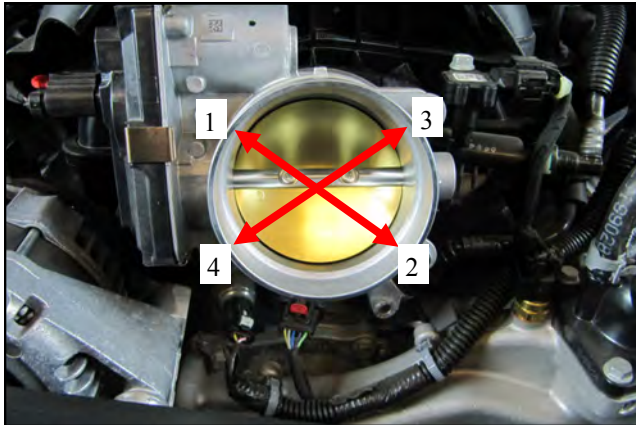

### 1. Disconnect the negative battery cable!

A.) loosen the clamps securing the intake system to the throttle-body and the airbox.

B.) Disconnect the valve cover breathers from either side of the factory intake System.

2. The quick connects for the valve cover breathers are removed by depressing the grey locking tab in the fitting and sliding them away. Remove the factory intake system and set it aside.

2. Remove the four bolts that secure the throttlebody to the intake manifold and set them aside. They will not be reused.

3. Install the Poweraid Spacer into the intake manifold with the supplied gasket on the throttlebody side, as shown. Make sure the "flow" arrow that is printed on the spacer is pointing towards the intake manifold.