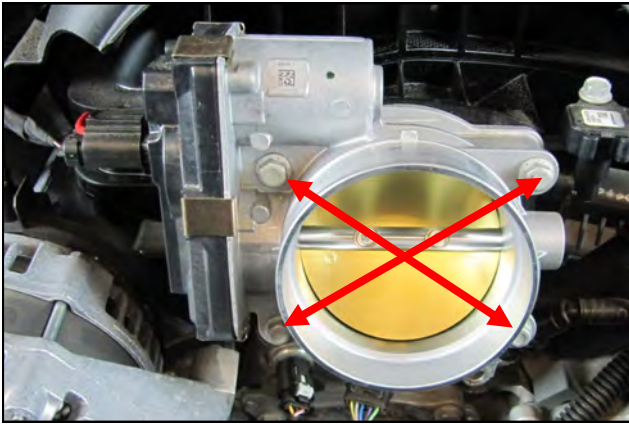

### Parts List

#1	Poweraid Spacer	x1
#2	6mm x 55mm Bolt	x4
#3	6mm Flat Washer	x4
#4	Gasket	x1

Thank you for purchasing the Poweraid Throttle Body Spacer. Please read the instruction manual carefully before proceeding with the installation. Contact AIRAID @ (800) 498-6951 8:00 AM - 5:00 PM MST Weekdays for questions regarding fit or instructions that are not clear to you. Your Poweraid Throttle Body Spacer was carefully inspected and packaged. Check that no parts are missing, or were damaged during shipping. If any parts are missing, please contact AIRAID.

### 1. Disconnect the negative battery cable!

A.) loosen the clamps securing the intake system to the throttle-body and the airbox.

B.) Disconnect the valve cover breathers from either side of the factory intake System.

2. The quick connects for the valve cover breathers are removed by depressing the grey locking tab in the fitting and sliding them away. Remove the factory intake system and set it aside.

2. Remove the four bolts that secure the throttlebody to the intake manifold and set them aside. They will not be reused.