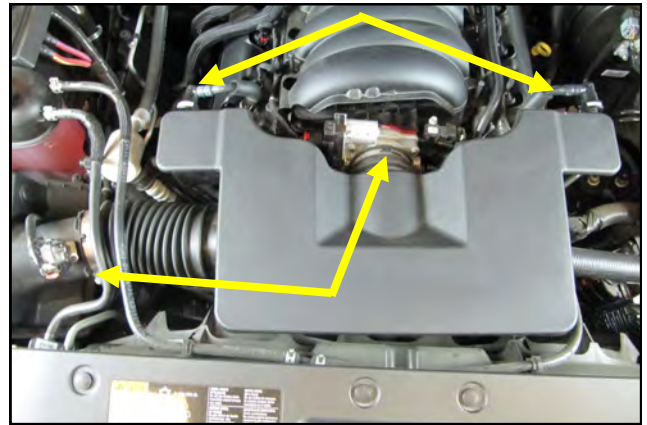

5. Reinstall the intake system and tighten the two hose clamps. Reconnect the valve cover breather lines.

Re-connect the negative battery cable!

The sound of power...The "whistle" means its working!

Contact your nearest Airaid dealer for an Airaid Intake System for your car, truck or SUV.

AIRAID Filter Co. 2688 E Rose Garden Ln. Phoenix AZ 85050 (800) 498-6951 Airaidinfo@airaid.com www.airaid.com