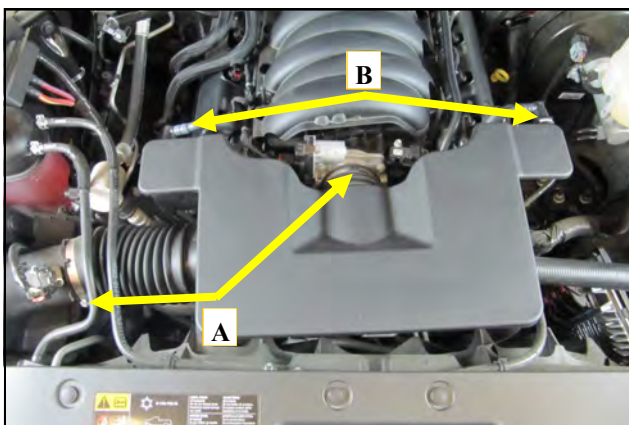

### Parts List

#1	Poweraid Spacer	x1
#2	6mm x 55mm Bolt	x4
#3	6mm Flat Washer	x4
#4	Gasket	x1

Thank you for purchasing the Poweraid Throttle Body Spacer. Please read the instruction manual carefully before proceeding with the installation. Contact AIRAID @ (800) 498-6951 8:00 AM - 5:00 PM MST Weekdays for questions regarding fit or instructions that are not clear to you. Your Poweraid Throttle Body Spacer was carefully inspected and packaged. Check that no parts are missing, or were damaged during shipping. If any parts are missing, please contact AIRAID.

### 1. Disconnect the negative battery cable!

A.) loosen the clamps securing the intake system to the throttle-body and the airbox.

B.) Disconnect the valve cover breathers from either side of the factory intake System.

2. The quick connects for the valve cover breathers are removed by depressing the grey locking tab in the fitting and sliding them away. Remove the factory intake system and set it aside.

2. Remove the four bolts that secure the throttlebody to the intake manifold and set them aside. They will not be reused.

3. Install the Poweraid Spacer into the intake manifold with the supplied gasket on the throttlebody side, as shown. Make sure the "flow" arrow that is printed on the spacer is pointing towards the intake manifold.