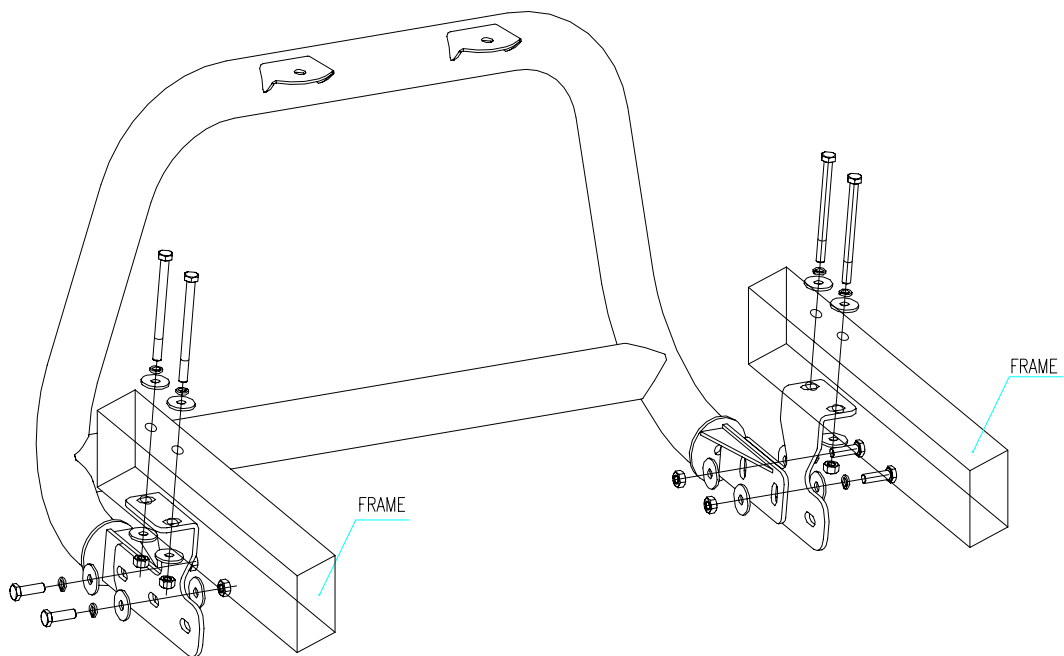

INSTALLATION INSTRUCTIONS
FRONT SPORT BAR PART #2548
2003- 09 Lexus GX 470

PART LIST

- (1) FRONT BAR
- (2) MOUNT BRACKET
- (4) M10-1.5x120mm HEX BOLTS
- (4) M10-1.5x35mm HEX BOLTS
- (12) 10mm FLAT WASHERS
- (8) 10mm SPRING WASHERS
- (8) M10mm HEX NUTS

FIGURE 1