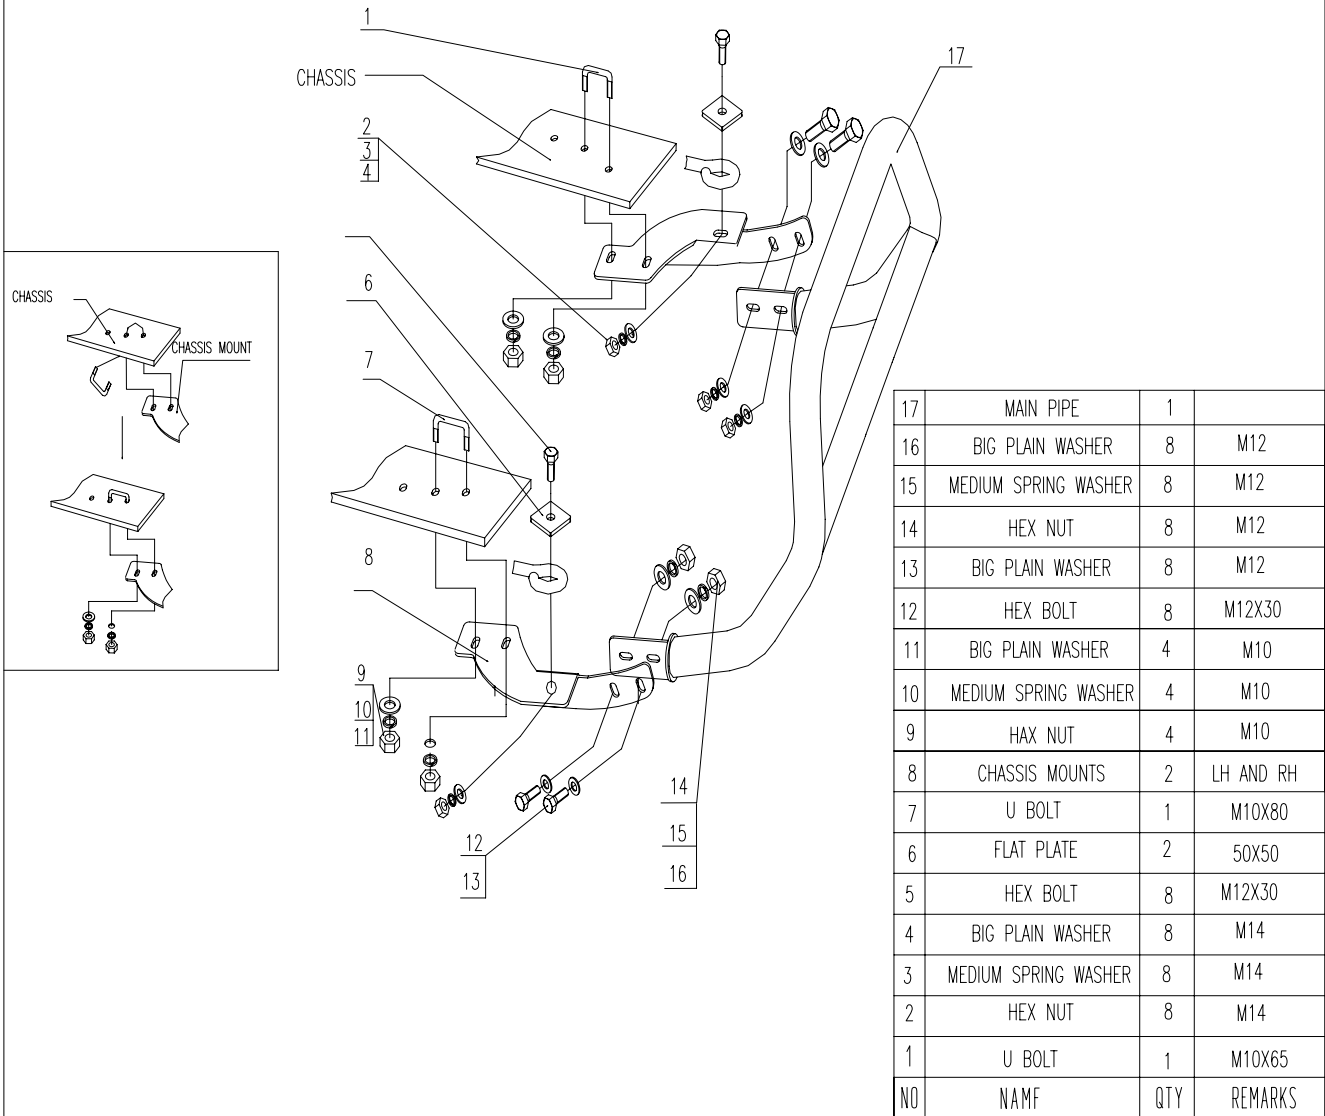

INSTALLATION INSTRUCTIONS
SPORT BAR PART# 6546
2002- 06 HONDA CRV

17	MAIN PIPE	1	
16	BIG PLAIN WASHER	8	M12
15	MEDIUM SPRING WASHER	8	M12
14	HEX NUT	8	M12
13	BIG PLAIN WASHER	8	M12
12	HEX BOLT	8	M12X30
11	BIG PLAIN WASHER	4	M10
10	MEDIUM SPRING WASHER	4	M10
9	HAX NUT	4	M10
8	CHASSIS MOUNTS	2	LH AND RH
7	U BOLT	1	M10X80
6	FLAT PLATE	2	50X50
5	HEX BOLT	8	M12X30
4	BIG PLAIN WASHER	8	M14
3	MEDIUM SPRING WASHER	8	M14
2	HEX NUT	8	M14
1	U BOLT	1	M10X65
NO	NAMF	QTY	REMARKS