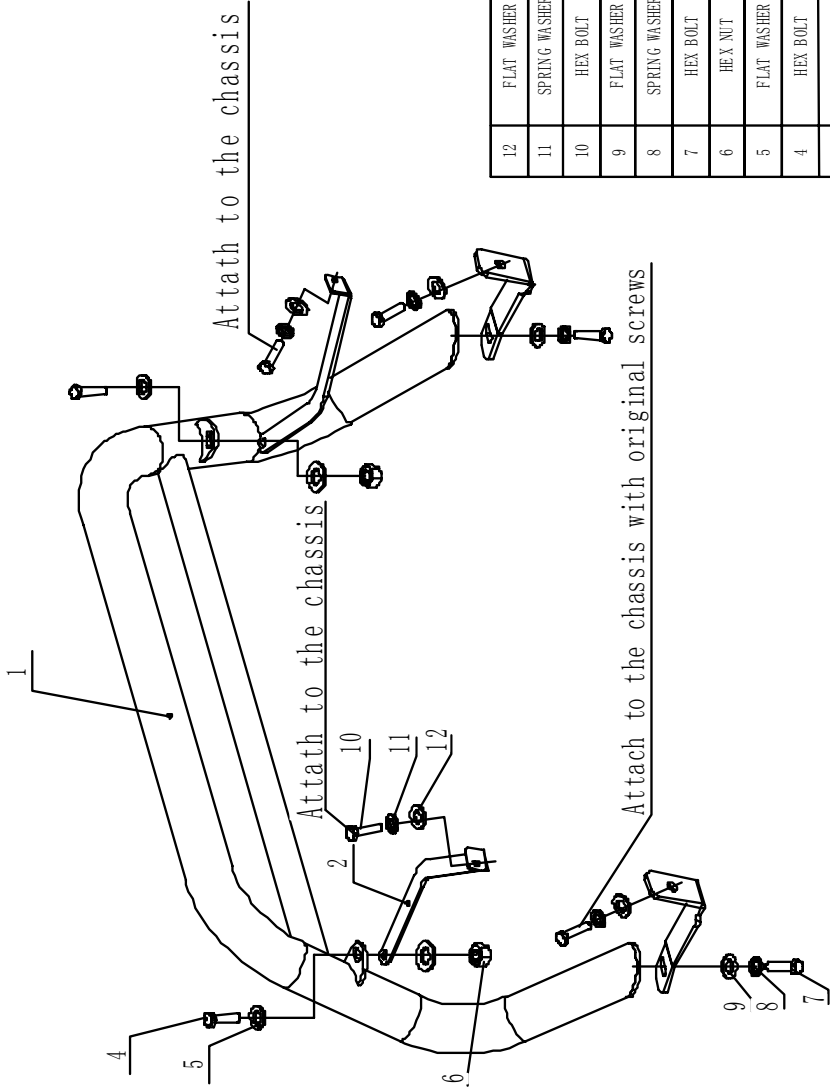

INSTALLTION

2003-08 HONDA PILOT 2002-06 ACURA MDX

PART # 6548

NO	NAME	REMARKS	QTY
12	FLAT WASHER	D6mm	2
11	SPRING WASHER	D6mm	2
10	HEX BOLT	M6*25mm	2
9	FLAT WASHER	D 12mm	2
8	SPRING WASHER	D 12mm	2
7	HEX BOLT	M12*10mm	2
6	HEX NUT	M 10mm	2
5	FLAT WASHER	D 10mm	4
4	HEX BOLT	M10*30mm	2
3	MOUNT KIT TWO		2
2	MOUNT KIT ONE		2
1	MAIN PIPE		1