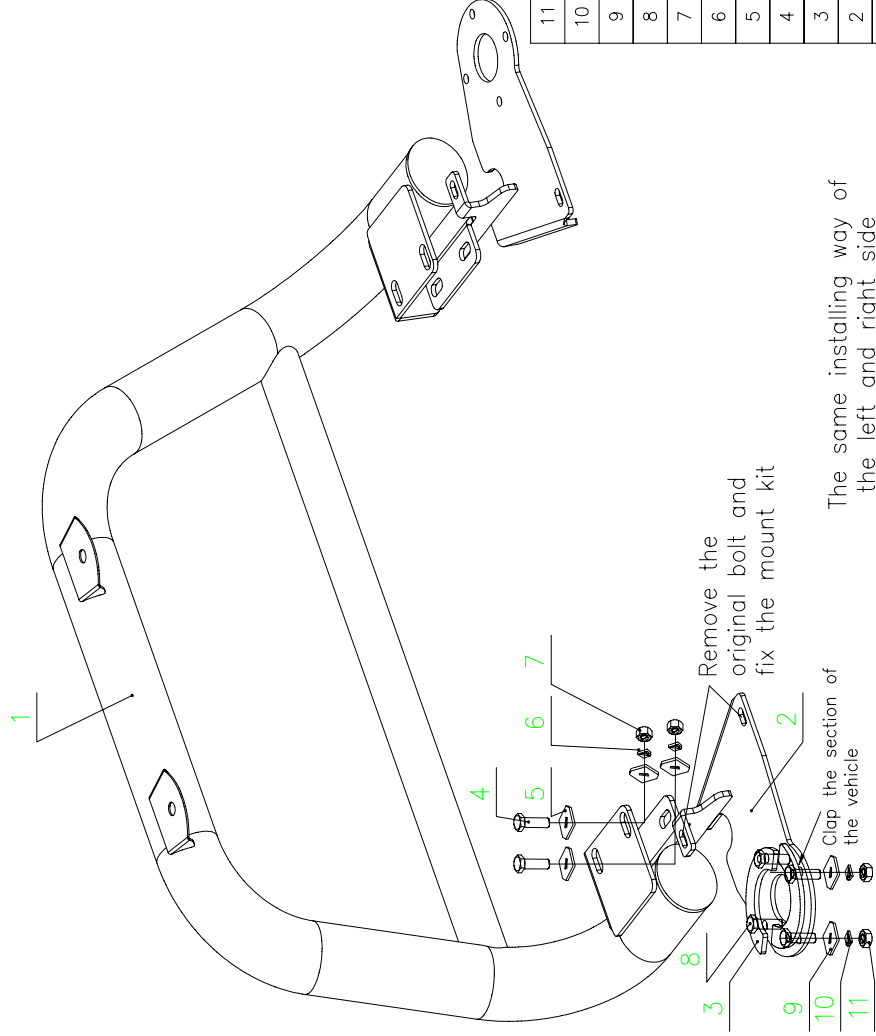

ARLES OFFROAD

INSTALLTION
2001-06 HYUNDAI SANTA FE
PART # 7541

| NO | NAME | REMARKS | QTY |
|----|---------------|----------|-----|
| 11 | HEX NUT | M8mm | 8 |
| 10 | SPRING WASHER | D8mm | 8 |
| 9 | FLAT WASHER | D8mm | 8 |
| 8 | HEX BOLT | M8*30mm | 8 |
| 7 | HEX NUT | M12mm | 4 |
| 6 | SPRING WASHER | D12mm | 4 |
| 5 | FLAT WASHER | D12mm | 8 |
| 4 | HEX BOLT | M12*45mm | 4 |
| 3 | CLAP BOARD | | 4 |
| 2 | MOUNT KIT | | 2 |
| 1 | MAIN PIPE | | 1 |
| NO | NAME | REMARKS | QTY |