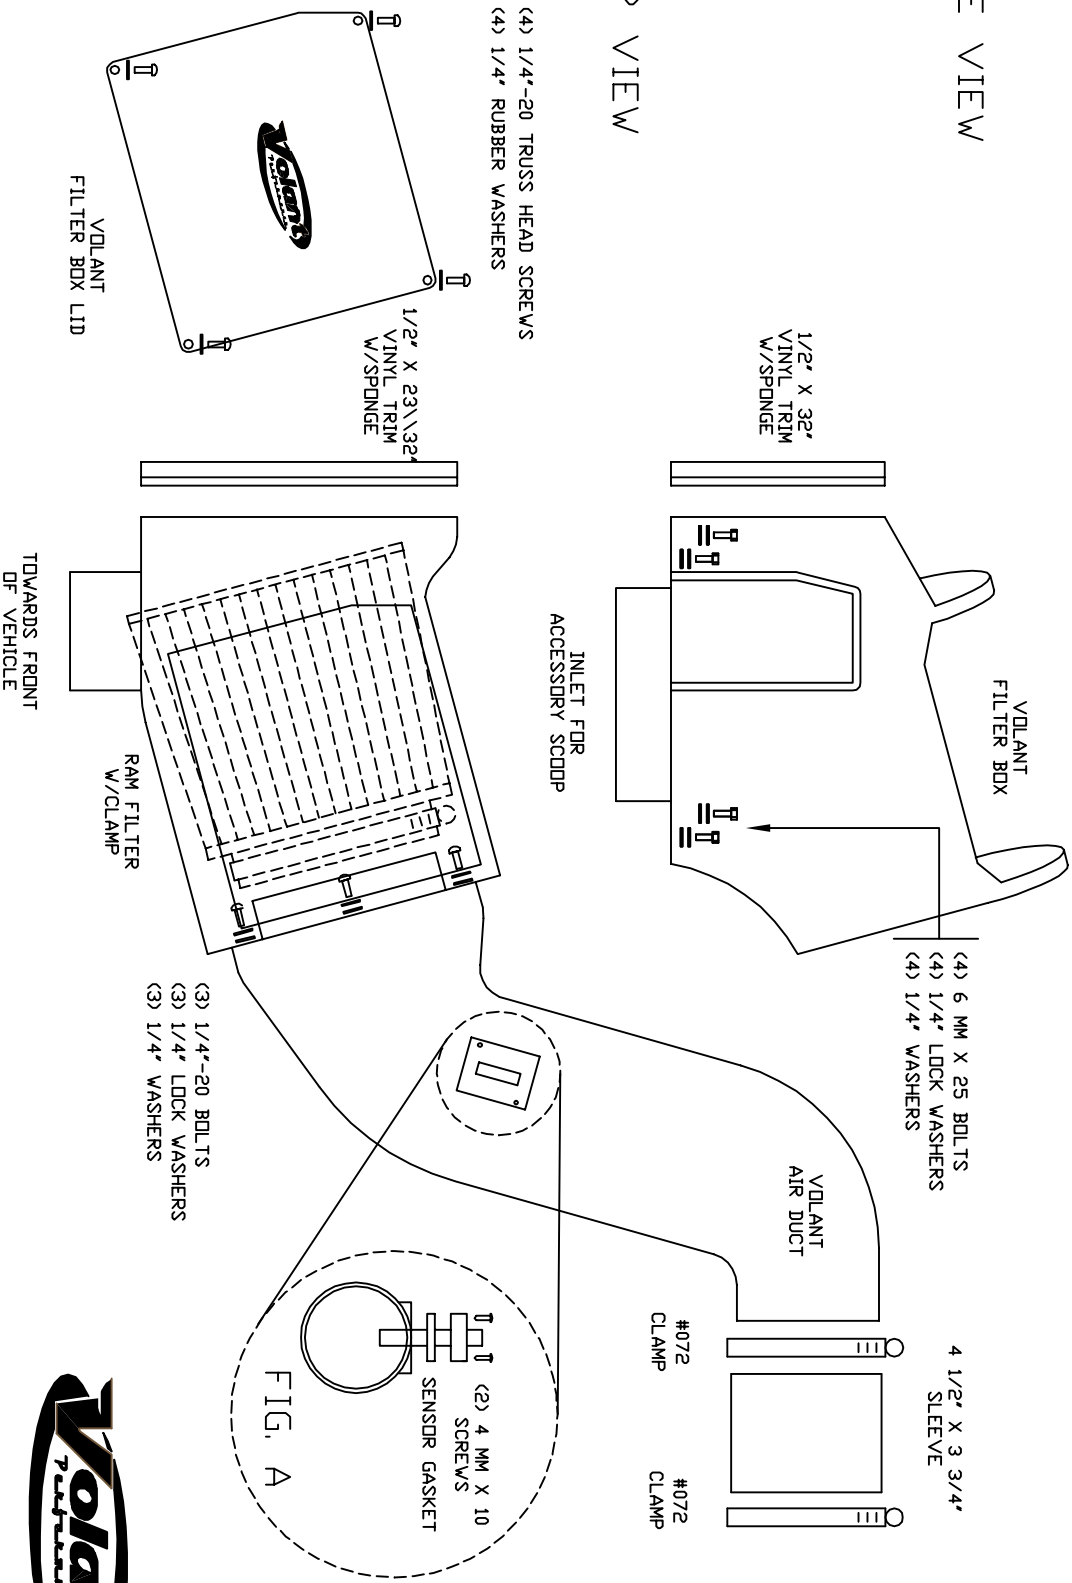

VOLANT AIR INTAKE SYSTEMS
 PART NO.: 15166
 INSTALLATION INSTRUCTIONS
 WWW.VOLANTPERFORMANCE.COM
 TECH SUPPORT: (909) 476-7225

15166 PARTS LIST			
1	VOLANT FILTER BOX	4	1/4" RUBBER WASHERS
1	VOLANT FILTER BOX LID	2	4 MM X 10 SCREWS
1	VOLANT AIR DUCT	3	1/4"-20 BDL'TS
1	RAM FILTER W/CLAMP	4	6 MM X 25 BDL'TS
2	#072 CLAMPS	7	1/4" LOCK WASHERS
1	4 1/2" X 3 3/4" SLEEVE	1	1/2" X 32" VINYL TRIM
4	1/4"-20 TRUSS HEAD SCREWS	1	SENSOR GASKET

SIDE VIEW

TOP VIEW

FIG. A