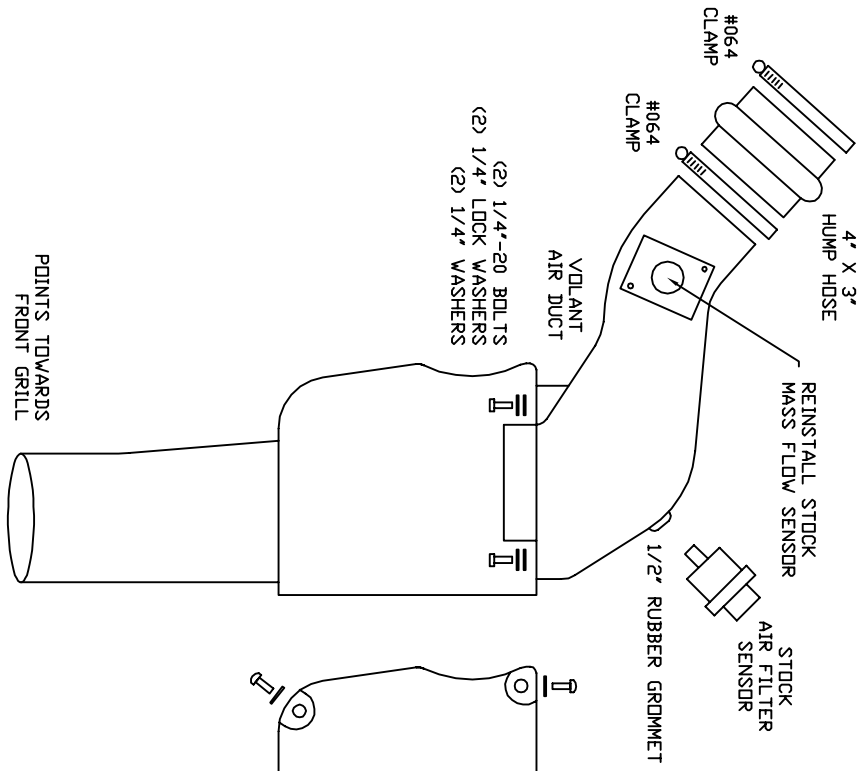

VOLANT AIR INTAKE SYSTEMS
 PART NO.: 19860
 INSTALLATION INSTRUCTIONS
 WWW.VOLANTPERFORMANCE.COM
 TECH SUPPORT: (909) 476-7225

19860 PARTS LIST			
1	FILTER BOX	2	1/4" LOCK WASHERS
1	FILTER BOX RAM AIR LID	2	1/4" WASHERS
1	VOLANT AIR DUCT	1	1/4"-20 X 1 1/2" TRUSS HEAD SCREW
1	RAM FILTER W/CLAMP	3	1/4"-20 X 1" TRUSS HEAD SCREWS
1	4" X 3" HUMP HOSE	2	4 MM SCREWS
2	#064 CLAMPS	4	1/4" RUBBER WASHERS
2	1/4"20 BOLTS	1	1/2" RUBBER GROMMET

TOP VIEW

SIDE VIEW

POINTS TOWARDS FRONT GRILL

ALIGNS OVER THE DRIVERS FRONT CORE SUPPORT