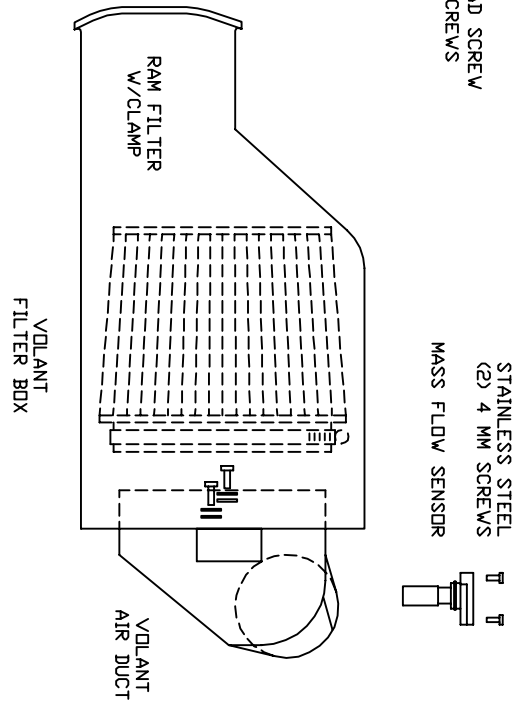

VOLANT AIR INTAKE SYSTEMS
 PART NO.: 19860
 INSTALLATION INSTRUCTIONS
 WWW.VOLANTPERFORMANCE.COM
 TECH SUPPORT: (909) 476-7225

19860 PARTS LIST			
1	FILTER BOX	2	1/4" LOCK WASHERS
1	FILTER BOX RAM AIR LID	2	1/4" WASHERS
1	VOLANT AIR DUCT	1	1/4"-20 X 1 1/2" TRUSS HEAD SCREW
1	RAM FILTER W/CLAMP	3	1/4"-20 X 1" TRUSS HEAD SCREWS
1	4" X 3" HUMP HOSE	2	4 MM SCREWS
2	#064 CLAMPS	4	1/4" RUBBER WASHERS
2	1/4"20 BOLTS	1	1/2" RUBBER GROMMET

TOP VIEW

SIDE VIEW

POINTS TOWARDS FRONT GRILL

ALIGNS OVER THE DRIVERS FRONT CORE SUPPORT