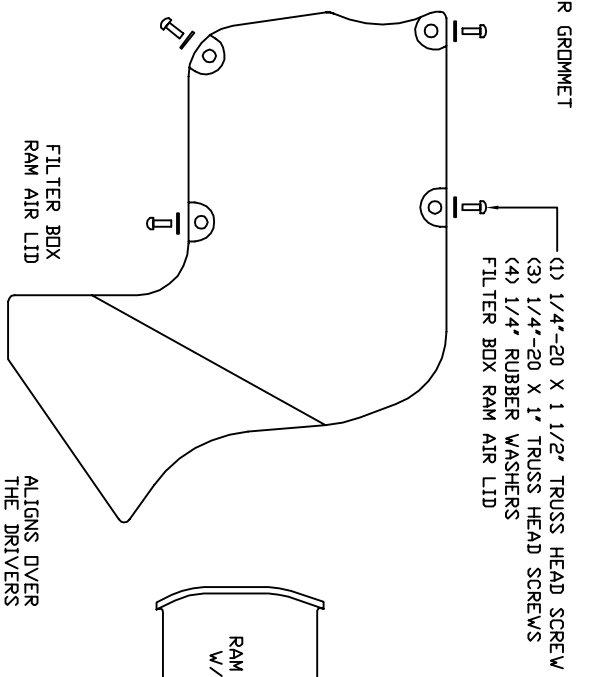

VOLANT AIR INTAKE SYSTEMS
 PART NO.: 19860
 INSTALLATION INSTRUCTIONS
 WWW.VOLANTPERFORMANCE.COM
 TECH SUPPORT: (909) 476-7225

19860 PARTS LIST			
1	FILTER BOX	2	1/4" LOCK WASHERS
1	FILTER BOX RAM AIR LID	2	1/4" WASHERS
1	VOLANT AIR DUCT	1	1/4"-20 X 1 1/2" TRUSS HEAD SCREW
1	RAM FILTER W/CLAMP	3	1/4"-20 X 1" TRUSS HEAD SCREWS
1	4" X 3" HUMP HOSE	2	4 MM SCREWS
2	#064 CLAMPS	4	1/4" RUBBER WASHERS
2	1/4"20 BOLTS	1	1/2" RUBBER GROMMET

TOP VIEW

SIDE VIEW

POINTS TOWARDS FRONT GRILL

ALIGNS OVER THE DRIVERS FRONT CORE SUPPORT