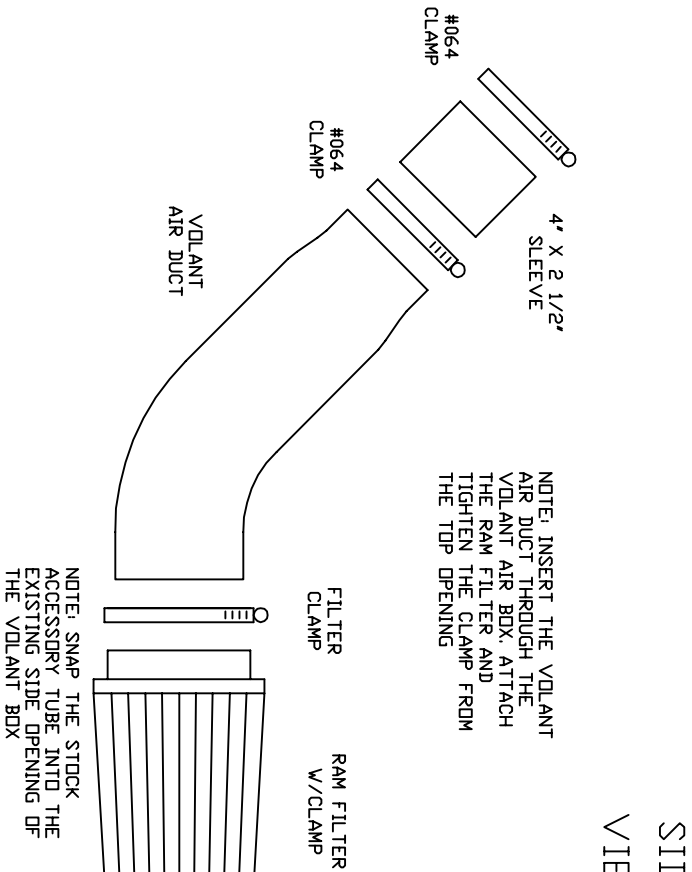

VOLANT AIR INTAKE SYSTEMS  
 PART NO.: 19873  
 INSTALLATION INSTRUCTIONS  
 WWW.VOLANTPERFORMANCE.COM  
 TECH SUPPORT: (909) 476-7225

19873 PARTS LIST					
1	VOLANT AIR BOX	4	1/4"-20 TRUSS SCREWS	1	23 1/2" RUBBER TRIM
1	VOLANT AIR BOX LID	4	1/4" WASHERS	1	VOLANT BATTERY TRAY
1	VOLANT AIR DUCT	2	1/4" LOCK WASHERS		
1	RAM FILTER W/CLAMP	4	1/4" RUBBER WASHERS		
2	#064 CLAMPS	2	1/4" NUTS		
1	4" X 2" SLEEVE	1	1/2" RUBBER GROMMET		
2	1/4"-20 BOLTS	1	16 1/2" RUBBER TRIM		

SIDE VIEW

TOP VIEW