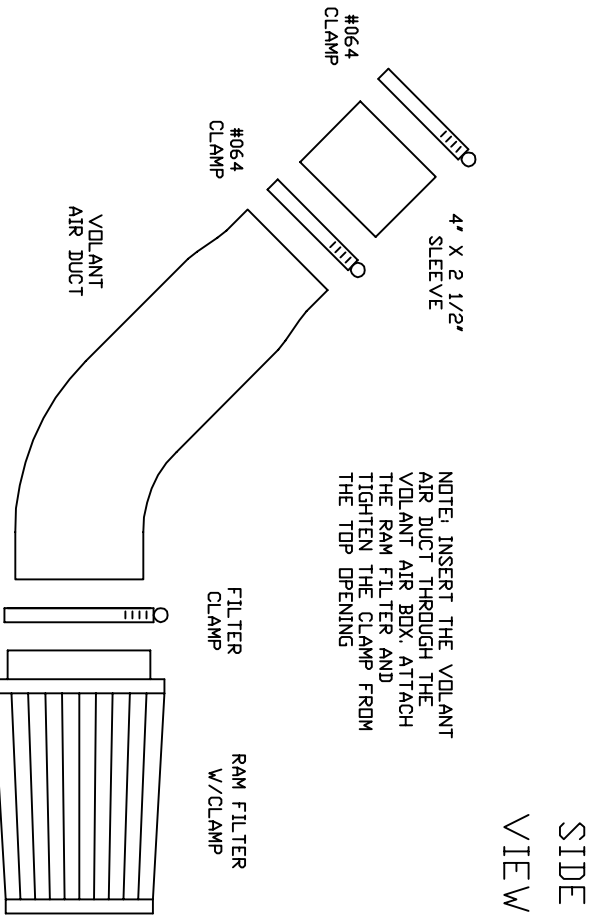

VOLANT AIR INTAKE SYSTEMS
 PART NO.: 19873
 INSTALLATION INSTRUCTIONS
 WWW.VOLANTPERFORMANCE.COM
 TECH SUPPORT: (909) 476-7225

19873 PARTS LIST

1	VOLANT AIR BOX	4	1/4"-20 TRUSS SCREWS	1	23 1/2" RUBBER TRIM
1	VOLANT AIR BOX LID	4	1/4" WASHERS	1	VOLANT BATTERY TRAY
1	VOLANT AIR DUCT	2	1/4" LOCK WASHERS		
1	RAM FILTER W/CLAMP	4	1/4" RUBBER WASHERS		
2	#064 CLAMPS	2	1/4" NUTS		
1	4" X 2" SLEEVE	1	1/2" RUBBER GROMMET		
2	1/4"-20 BOLTS	1	16 1/2" RUBBER TRIM		

TOP VIEW

STOCK ACCESSORY TUBE