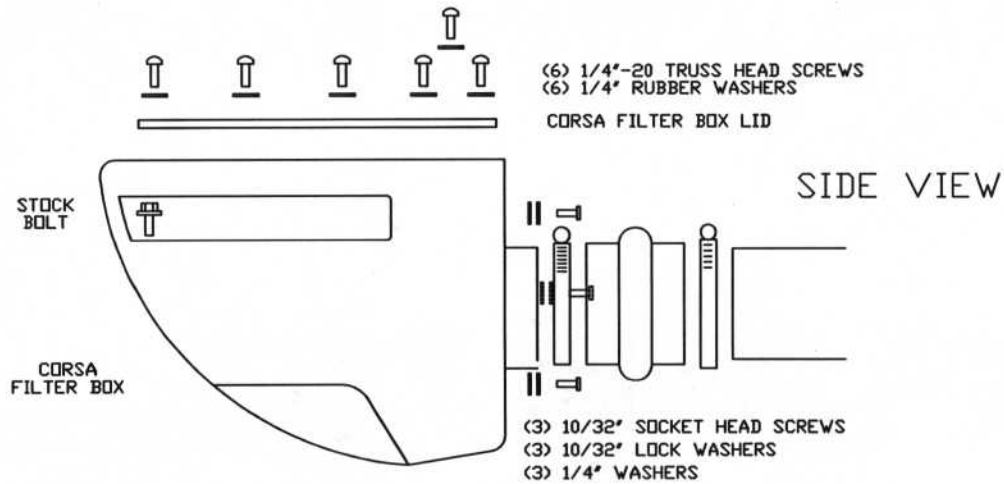

CORSA PERFORMANCE
 PART NO.: 44412
 INSTALLATION INSTRUCTIONS
 TECH SUPPORT: (800) 486-0999
 WWW.CORSAPERFORMANCE.COM

44412 PARTS LIST

1	CORSA FILTER BOX	1	3 1/2" X 3" HUMP HOSE
1	CORSA FILTER BOX LID	3	10/32" SOCKET HEAD SCREWS
1	CORSA AIR DUCT	3	10/32" LOCK WASHERS
1	CORSA FILTER BOX ADAPTER	3	1/4" WASHERS
1	POWERCORE FILTER W/CLAMP	1	1/2" RUBBER GROMMET
4	#056 CLAMPS	4	1/4"-20 TRUSS HEAD SCREWS
1	3 1/4" X 2 1/2" SLEEVE	4	1/4" RUBBER WASHERS