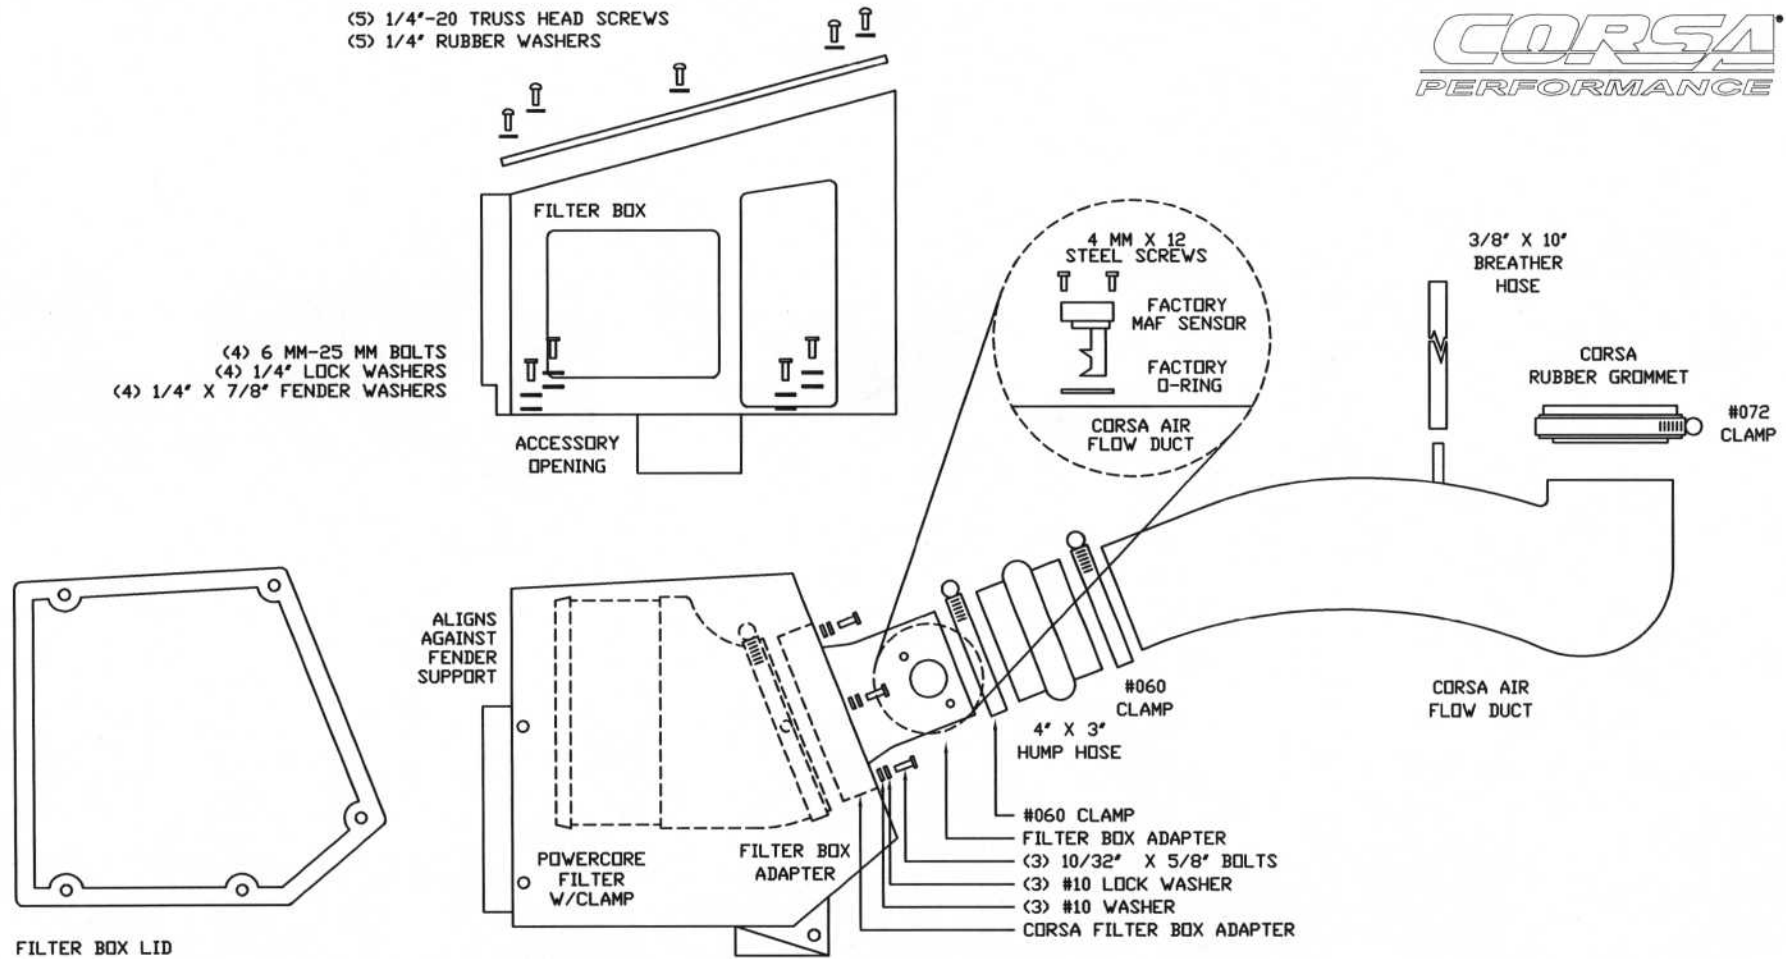

CORSA PERFORMANCE
 PART NO.: 44906
 INSTALLATION INSTRUCTIONS
 TECH SUPPORT: (800) 486-0999
 WWW.CORSAPERFORMANCE.COM

44906 PARTS LIST

1	CORSA FILTER BOX	1	4' X 3' HUMP HOSE	1	CORSA RUBBER GROMMET
1	CORSA FILTER BOX LID	2	#060 CLAMPS	1	3/8" X 10" BREATHER HOSE
1	CORSA FILTER BOX ADAPTER	1	#072 CLAMP	2	4 MM X 12 SS SCREWS
1	CORSA AIR FLOW DUCT	4	6 MM-25 BOLTS	3	#10 LOCK WASHERS
1	RAM FILTER W/CLAMP	3	10/32" X 5/8" BOLTS	3	#10 WASHERS
5	1/4"-20 TRUSS HEAD SCREWS	4	1/4" X 7/8" FENDER WASHERS		
5	1/4" RUBBER WASHERS	4	1/4" LOCK WASHERS		

CORSA
 PERFORMANCE

NOTE: MUST REMOVE NEGATIVE BATTERY CABLE