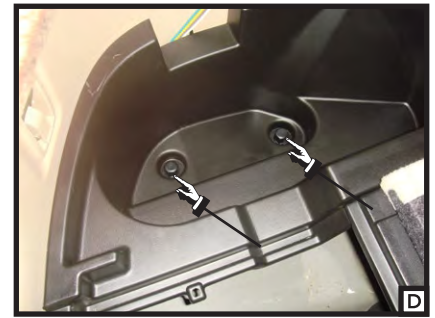

English

1. Open the rear hatch and remove the vehicles rear cargo area cover. [A] Remove the rear storage tray by lifting up and pulling out. [B] Remove rear scuff panel by removing plastic fasteners holding it in place. [C] Remove drivers side storage tray by removing two plastic nuts holding it in place. [D]

2. Under the storage compartment locate the vehicles trailer tow connector. [E] It will mate with the connector on the harness. Insert connector into vehicles connector, make sure the connectors are fully inserted with locking tabs in place. [F]

3. Adhere the black converter box to the frame of the car using the double-sided tape provided. [F] Secure any loose parts of the T-connector with the cable ties provided.

4. Re-install the drivers side cargo tray routing the 4-flat between the cargo tray and the drivers side rear trim panel. Route the 4-flat wire to the center of the vehicle and out the trunk when in use. When not in use roll up and store in the rear cargo tray. Re-install anything removed during install.

5. Some vehicles may require the installation of a 20 amp mini fuse in the TOWING position of the fuse panel to function properly. Locate the fuse panel under the hood at the driver side and install a 20 amp mini fuse if necessary.