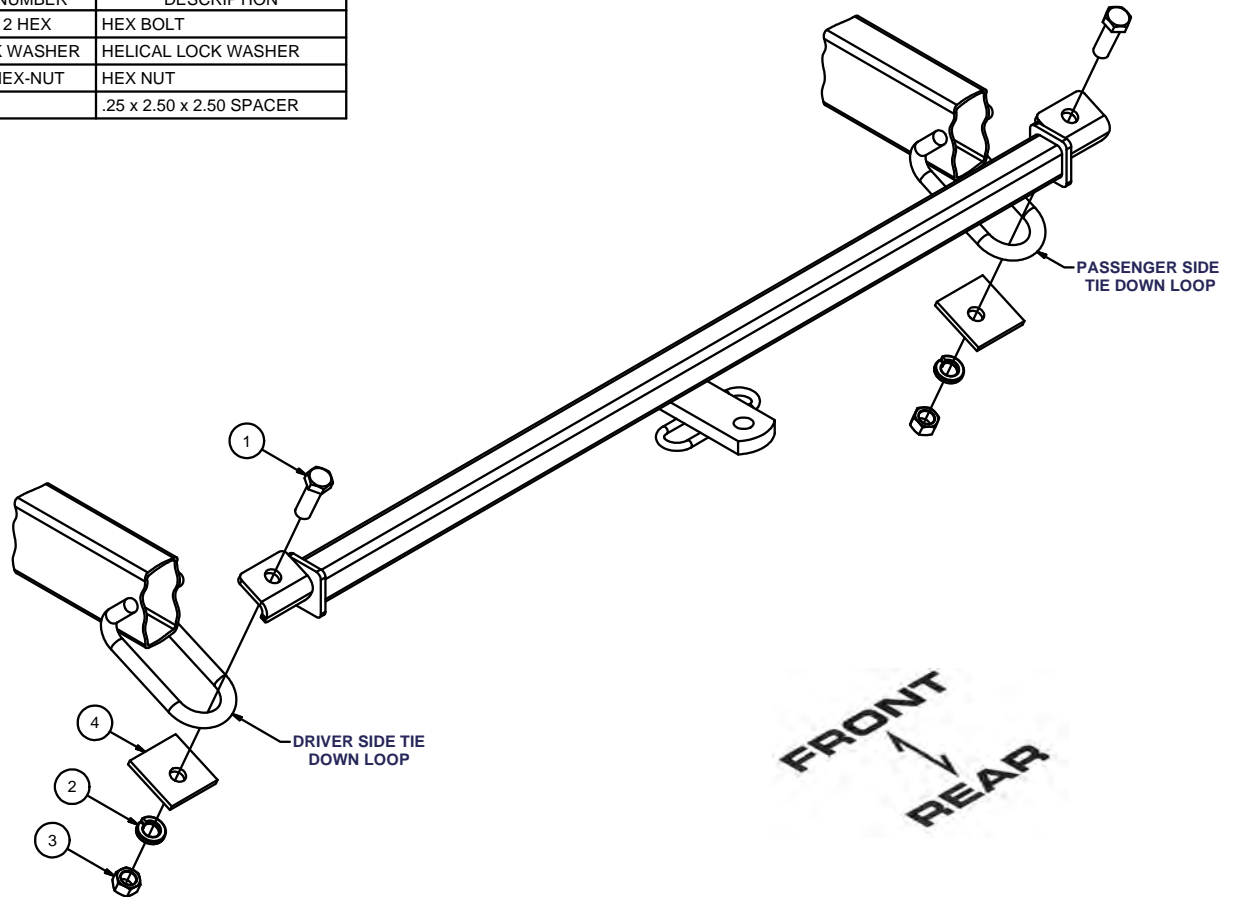

11657**87-92 VOLKSWAGEN VANAGON**

2/3/2017

GROSS LOAD CAPACITY WHEN USED AS A WEIGHT CARRYING HITCH: 1,500 LBS. TRAILER WEIGHT & 150 LBS. TONGUE WEIGHT.

DO NOT EXCEED VEHICLE MANUFACTURER'S RECOMMENDED TOWING CAPACITY.

WARNING: ALL NON-TRAILER LOADS APPLIED TO THIS PRODUCT MUST BE SUPPORTED BY 18050 STABILIZING STRAPS.

** FAILURE TO PROPERLY SUPPORT NON-TRAILER LOADS WILL VOID PRODUCT WARRANTY**

HAVING INSTALLATION QUESTIONS? CALL TECHNICAL SUPPORT AT 1-800-798-0813

Parts List

ITEM	QTY	PART NUMBER	DESCRIPTION
1	2	5_8 - 11 x 2 HEX	HEX BOLT
2	2	5_8 LOCK WASHER	HELICAL LOCK WASHER
3	2	5_8 - 11 HEX-NUT	HEX NUT
4	2	11657-SP	.25 x 2.50 x 2.50 SPACER

HITCH WEIGHT: 15 LBS.

INSTALL TIME

PROFESSIONAL: 30 MINUTES

NOVICE (DIY): 60 MINUTES

INSTALL NOTES:

NO DRILLING REQUIRED**INSTALLATION STEPS**

1. This hitch fits below the vehicle's rear bumper with the hitch end brackets resting on top of the vehicle tie down loops (two black loops under each end of the bumper). Place mounting bolts into holes in end of hitch brackets from the top and rotate hitch and bolts through the tie down loops.
2. Fasten the hitch to the tow loops using fasteners as shown, with the backing plates used under each loop to sandwich the loop.
3. Torque all 5/8" fasteners to 210 lb-ft.