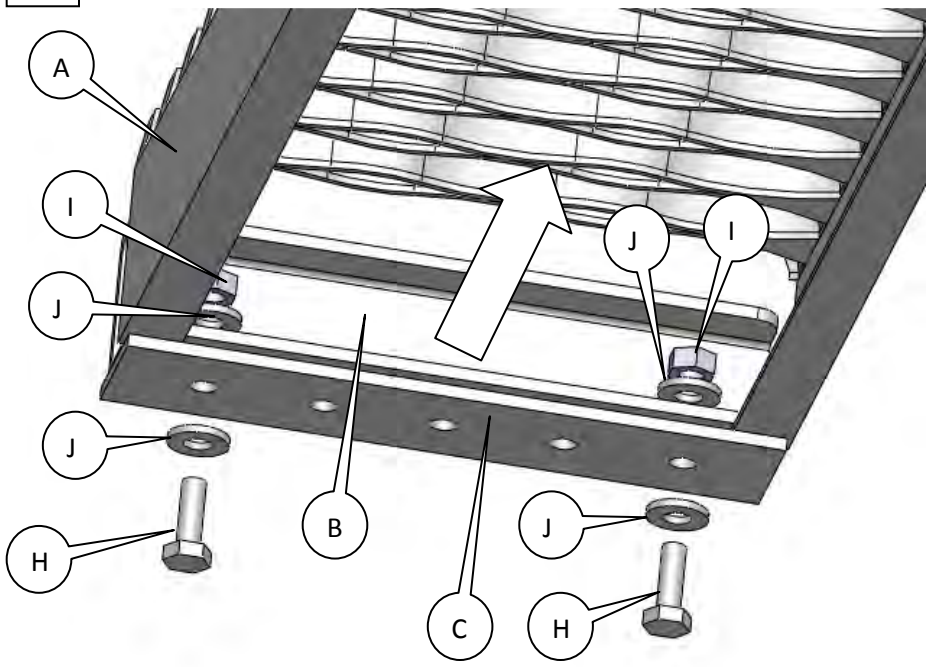

1

X4

2

21m

Front Body Mount