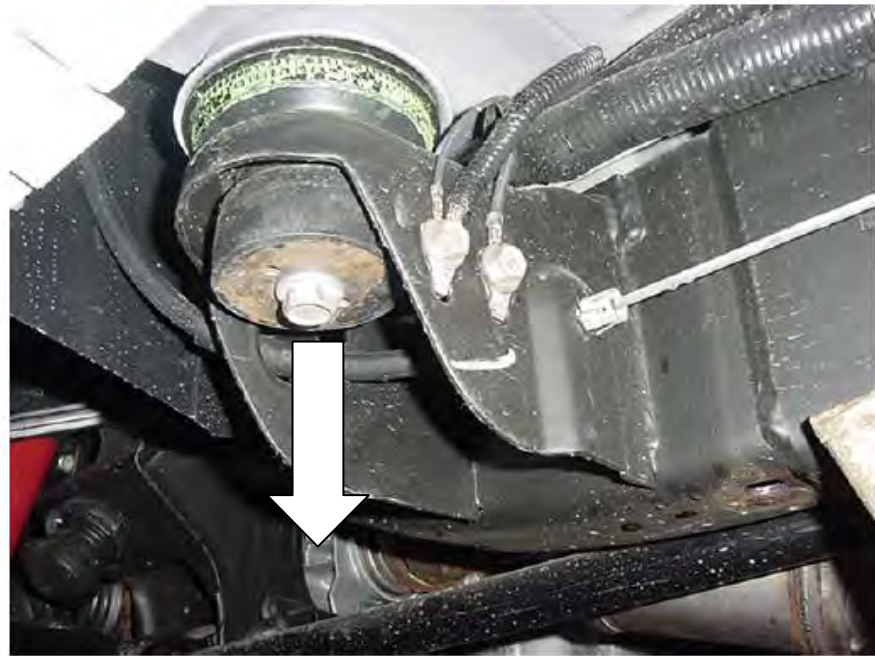

Front Body Mount