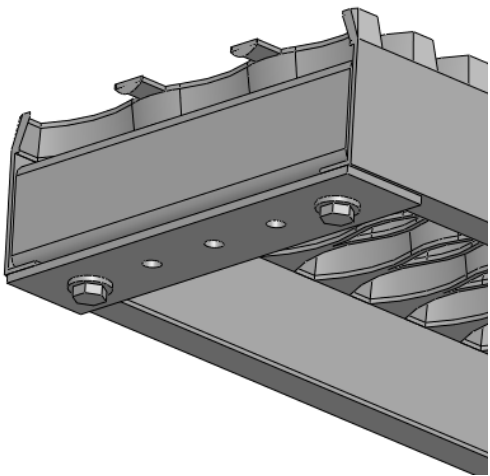

1

X4

2

21m

Front Body Mount