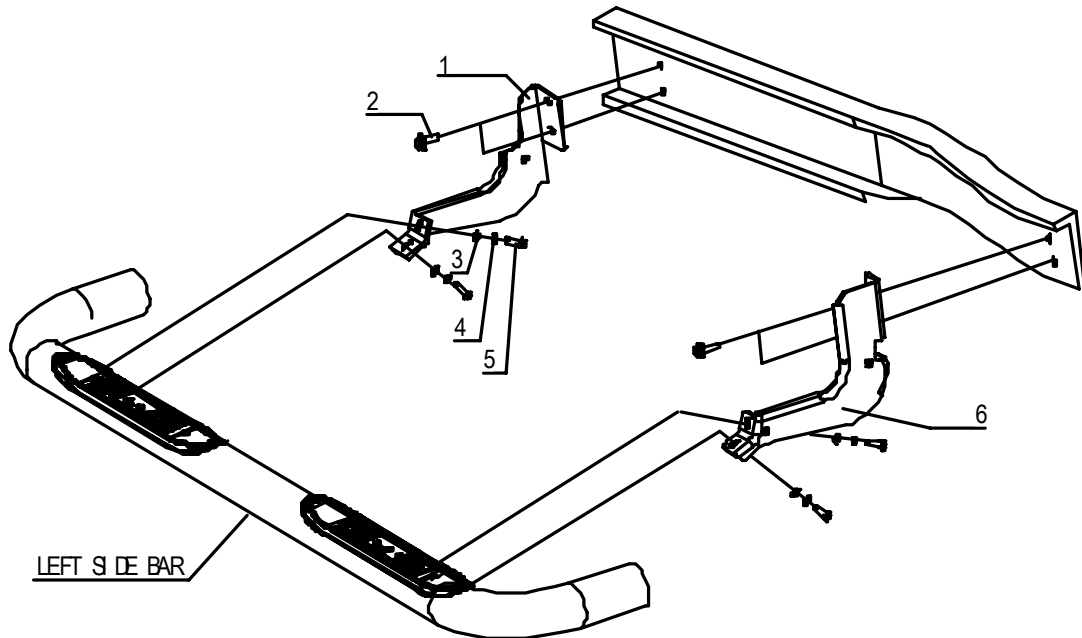

Review complete warranty policy and register your product at:

www.deezee.com/warranty.php

INSTALLATION INSTRUCTIONS

SIDE BAR PART# : DZ 371191

NO	NAME	QTY	REMARKS
1	FRONT MOUNTING BRACKET	2	
2	HEX BOLT	8	M10*30
3	FLAT WASHER	8	φ 8
4	SPRING WASHER	8	φ 8
5	HEX BOLT	8	M8* 25
6	REAR MOUNTING BRACKET	2	