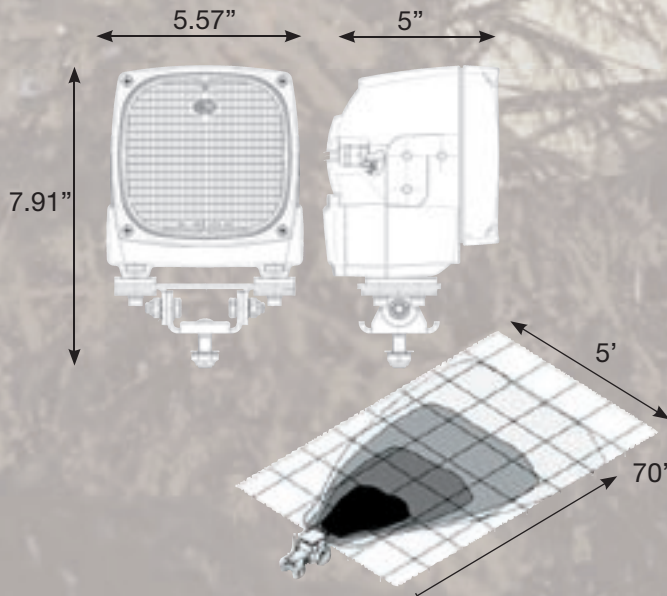

## AS 300 Work Lamp

New design and 4th generation ballast unit are the additional advantages of this work lamp. The new mounting offers additional heavy-duty resistance. housing is made of flame retardant UV resistant polymers that offer very high resistance to corrosion and attack from a wide spectrum of aggressive elements and offer high levels of protection against impact damage whilst exhibiting a large degree of self-damping vibration protection.