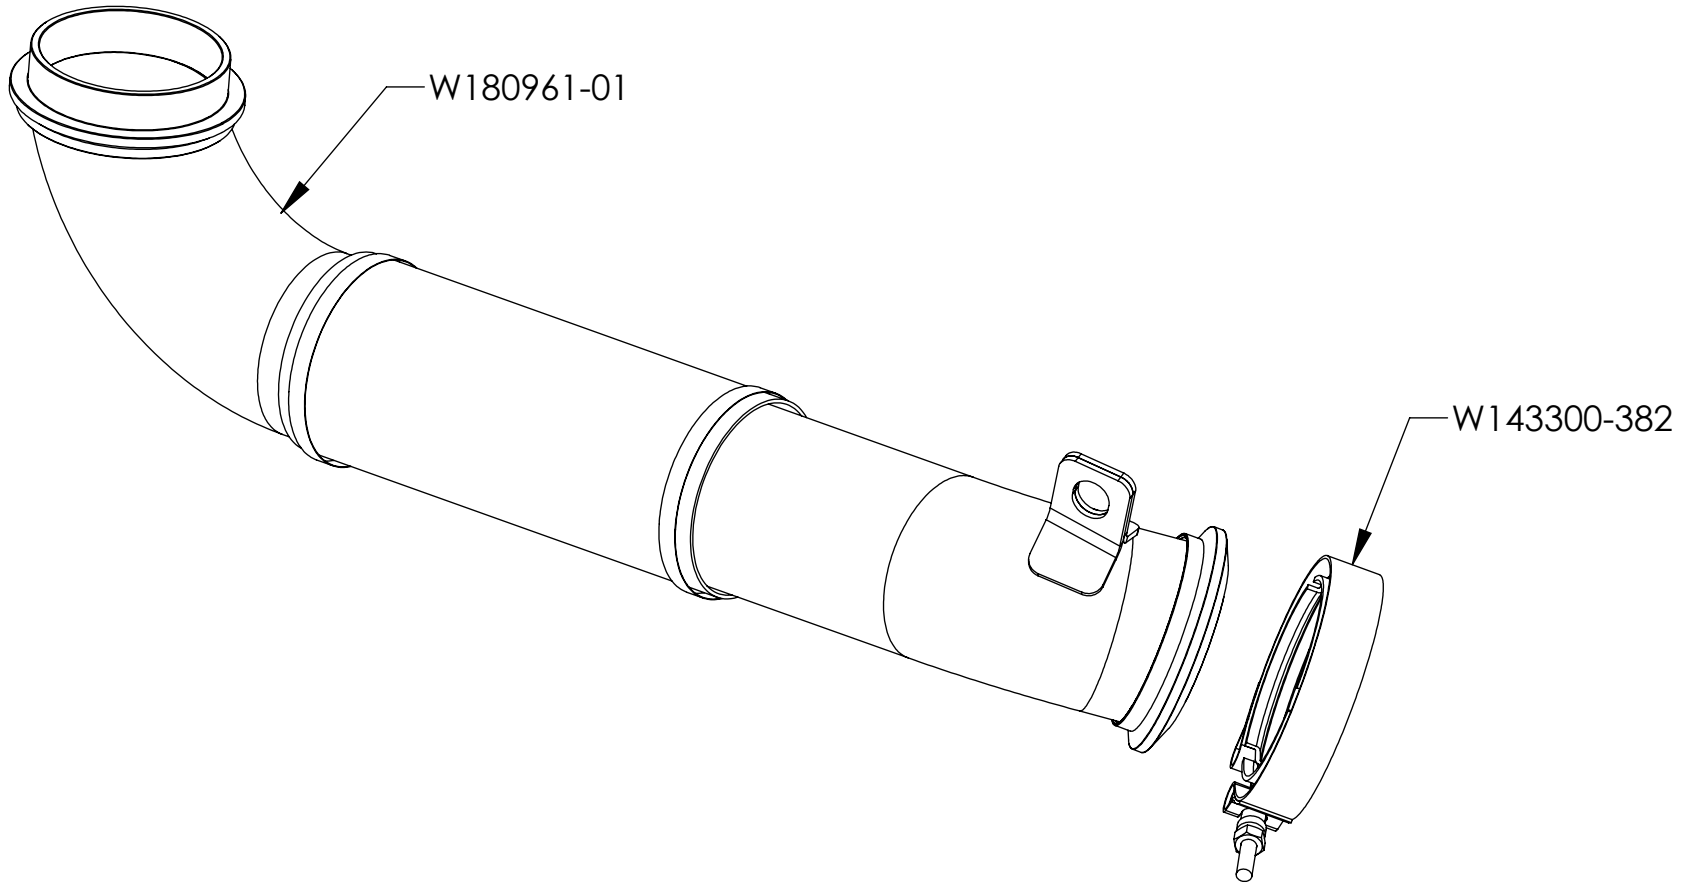

GM8424

2004.5-2010 CHEV/GMC DURAMAX 6.6L, 3" DOWN PIPE

ITEM NO.	PART NUMBER	DESCRIPTION	GM8424 /QTY.
1	W180961-01	DOWN PIPE WELD ASSEMBLY (NO CARB TAG)	1
2	W143300-382	V-BAND CLAMP	1

March 5, 2025
REV:F

MBRP