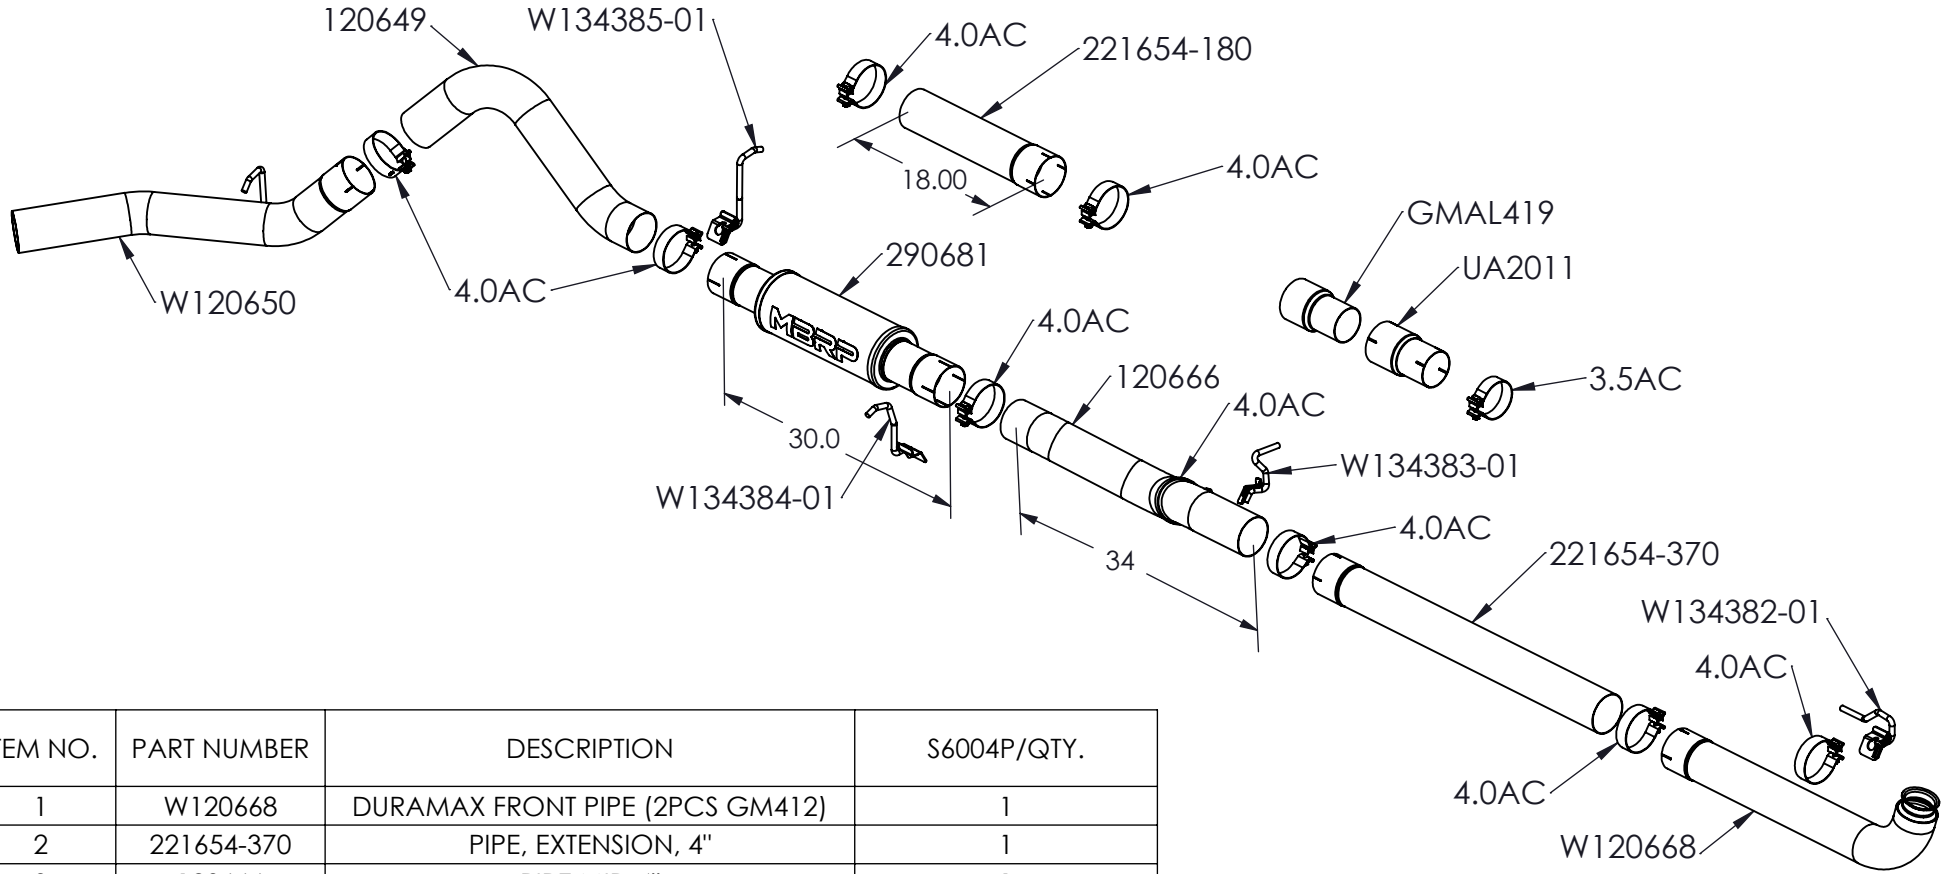

S6004P

2001-2007 CHEV/GMC 2500/3500, EXTENDED CAB/CREW CAB,
6.6L DURAMAX, CAT-BACK, 4.0" SINGLE SIDE

ITEM NO.	PART NUMBER	DESCRIPTION	S6004P/QTY.
1	W120668	DURAMAX FRONT PIPE (2PCS GM412)	1
2	221654-370	PIPE, EXTENSION, 4"	1
3	120666	PIPE MID 4"	1
4	290681	MUFFLER, 30"L SINGLE 4" (REPLACES 220019)	1
5	120649	PIPE, 4", OVER AXLE (2PC GM404)	1
6	W120650	TAIL PIPE ASSEMBLY 4" (2PC GM404)	1
7	221654-180	PIPE, EXTENSION, 4"	1
8	UA2011	ADAPTOR, 3.5" ID TO 4.0" ID	1
9	GMAL419	3.5"-4"ID ADAPTOR	1
10	W134382-01	HANGER ASSY, HANG TIGHT™, 1/2"	1
11	W134383-01	HANGER ASSY, HANG TIGHT™, 1/2"	1
12	W134384-01	HANGER ASSY, HANG TIGHT™, 1/2"	1
13	W134385-01	HANGER ASSY, HANG TIGHT™, 1/2"	1
14	4.0AC	CLAMP, 4" BAND, ALUMINIZED STEEL	9
15	3.5AC	CLAMP, 3.5" BAND, ALUMINIZED STEEL	1