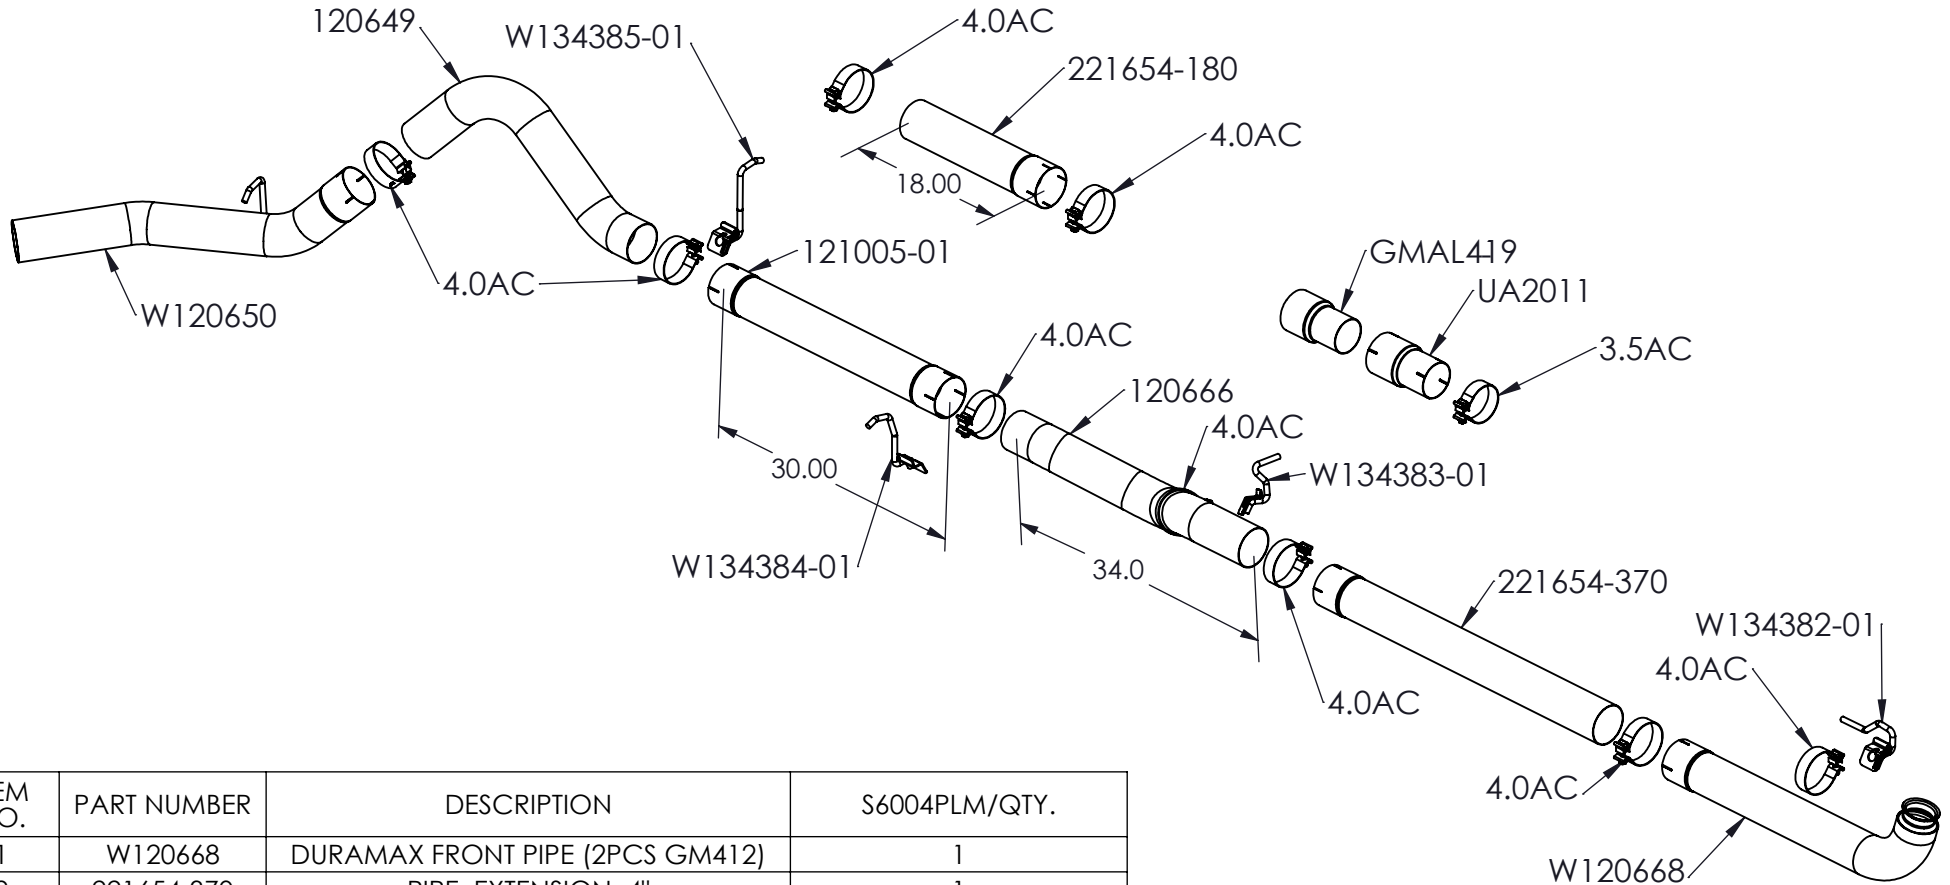

# S6004PLM

2001-2007 CHEV/GMC 2500/3500, EXTENDED CAB/CREW CAB,  
6.6L DURAMAX, CAT-BACK, 4.0" SINGLE SIDE

ITEM NO.	PART NUMBER	DESCRIPTION	S6004PLM/QTY.
1	W120668	DURAMAX FRONT PIPE (2PCS GM412)	1
2	221654-370	PIPE, EXTENSION, 4"	1
3	120666	PIPE MID 4"	1
4	121005-01	MUFFLER DELETE 30"	1
5	120649	PIPE, 4", OVER AXLE ( 2PC GM404)	1
6	W120650	TAIL PIPE ASSEMBLY 4" (2PC GM404)	1
7	221654-180	PIPE, EXTENSION, 4"	1
8	UA2011	ADAPTOR, 3.5" ID TO 4.0" ID	1
9	GMAL419	3.5"-4"ID ADAPTOR	1
10	W134382-01	HANGER ASSY, HANG TIGHT™, 1/2"	1
11	W134383-01	HANGER ASSY, HANG TIGHT™, 1/2"	1
12	W134384-01	HANGER ASSY, HANG TIGHT™, 1/2"	1
13	W134385-01	HANGER ASSY, HANG TIGHT™, 1/2"	1
14	4.0AC	CLAMP, 4" BAND, ALUMINIZED STEEL	9
15	3.5AC	CLAMP, 3.5" BAND, ALUMINIZED STEEL	1

September 22, 2023  
REV:J

**MBRP**