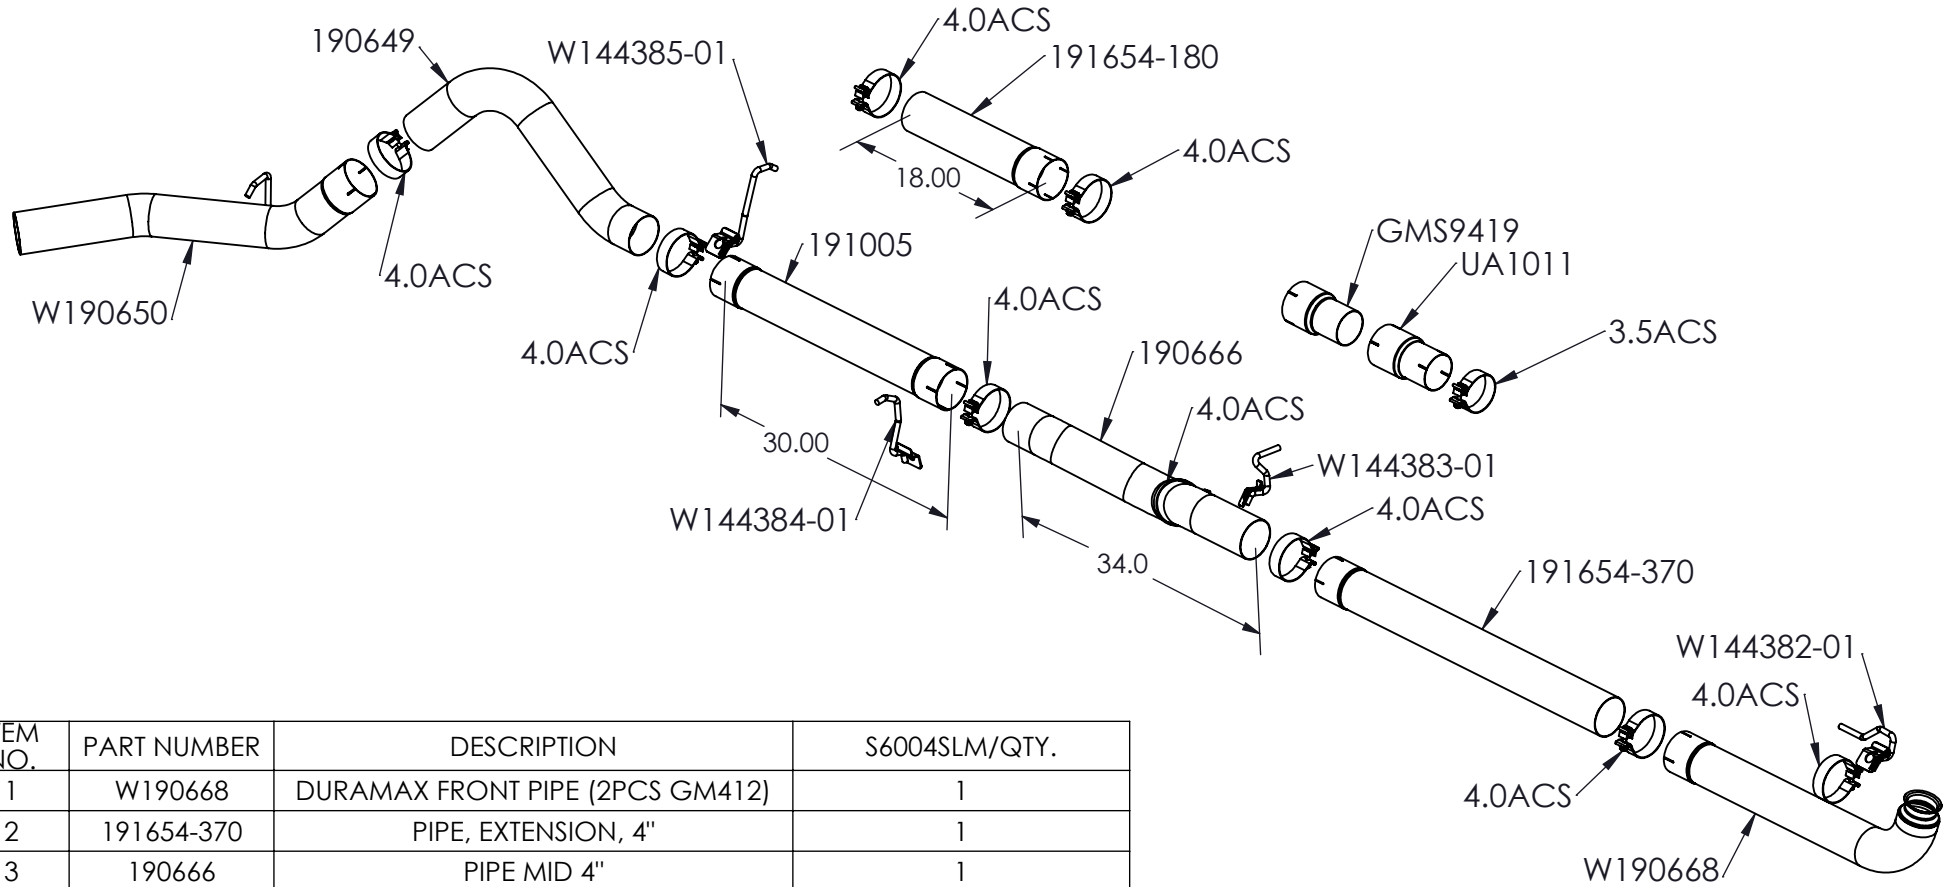

S6004SLM

2001-2007 CHEV/GMC 2500/3500, EXTENDED CAB/CREW CAB,
6.6L DURAMAX, CAT-BACK, 4.0" SINGLE SIDE

ITEM NO.	PART NUMBER	DESCRIPTION	S6004SLM/QTY.
1	W190668	DURAMAX FRONT PIPE (2PCS GM412)	1
2	191654-370	PIPE, EXTENSION, 4"	1
3	190666	PIPE MID 4"	1
4	191005	MUFFLER DELETE 30"	1
5	190649	PIPE, 4", OVER AXLE (2PC GM404)	1
6	W190650	TAIL PIPE ASSEMBLY 4" (2PC GM404)	1
7	191654-180	PIPE, EXTENSION, 4"	1
8	UA1011	ADAPTOR, 3.5" ID TO 4.0" ID	1
9	GMS9419	3.5"-4"ID ADAPTOR	1
10	W144382-01	HANGER ASSY, HANG TIGHT™, 1/2"	1
11	W144383-01	HANGER ASSY, HANG TIGHT™, 1/2"	1
12	W144384-01	HANGER ASSY, HANG TIGHT™, 1/2"	1
13	W144385-01	HANGER ASSY, HANG TIGHT™, 1/2"	1
14	4.0ACS	CLAMP, 4" BAND, STAINLESS STEEL	9
15	3.5ACS	CLAMP, 3.5" BAND, STAINLESS STEEL	1