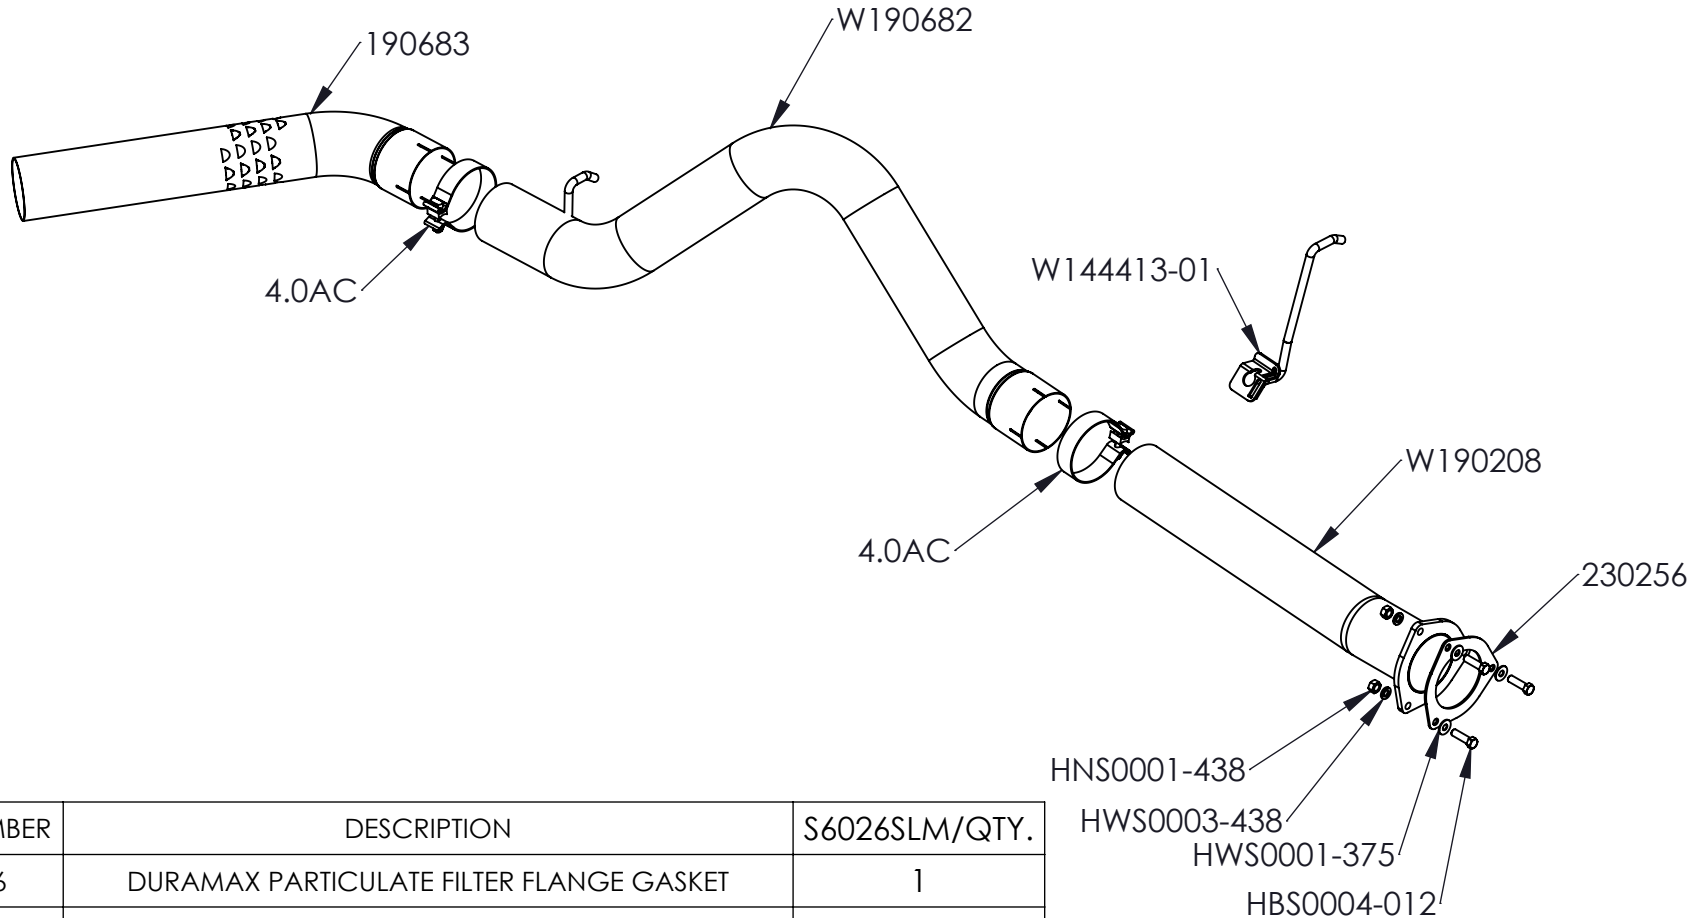

S6026SLM

2007-2010 CHEV/GMC 2500/3500, 6.6L DURAMAX,
 FILTER BACK, 4" SINGLE SIDE

ITEM NO.	PART NUMBER	DESCRIPTION	S6026SLM/QTY.
1	230256	DURAMAX PARTICULATE FILTER FLANGE GASKET	1
2	W190208	DURAMAX 4" SINGLE EXTENSION PIPE (230179 FLANGE)	1
3	W190682	PIPE ASSEMBLY, 4", OVER-AXLE (2 PCS W190202)	1
4	190683	LOUVERED TAIL (2PC W190202)	1
5	4.0AC	CLAMP, 4" BAND, ALUMINIZED STEEL	2
6	W144413-01	HANGER ASSY, HANG TIGHT™, 1/2"	1
7	HBS0004-012	BOLT, HEX, 7/16-14 X 1 1/2"-GR5, ZN	3
8	HWS0001-375	WASHER, FLAT, 3/8", ZN	3
9	HWS0003-438	WASHER, LOCKING, 7/16", ZN	3
10	HNS0001-438	NUT, HEX, 7/16", ZINC COATED	3