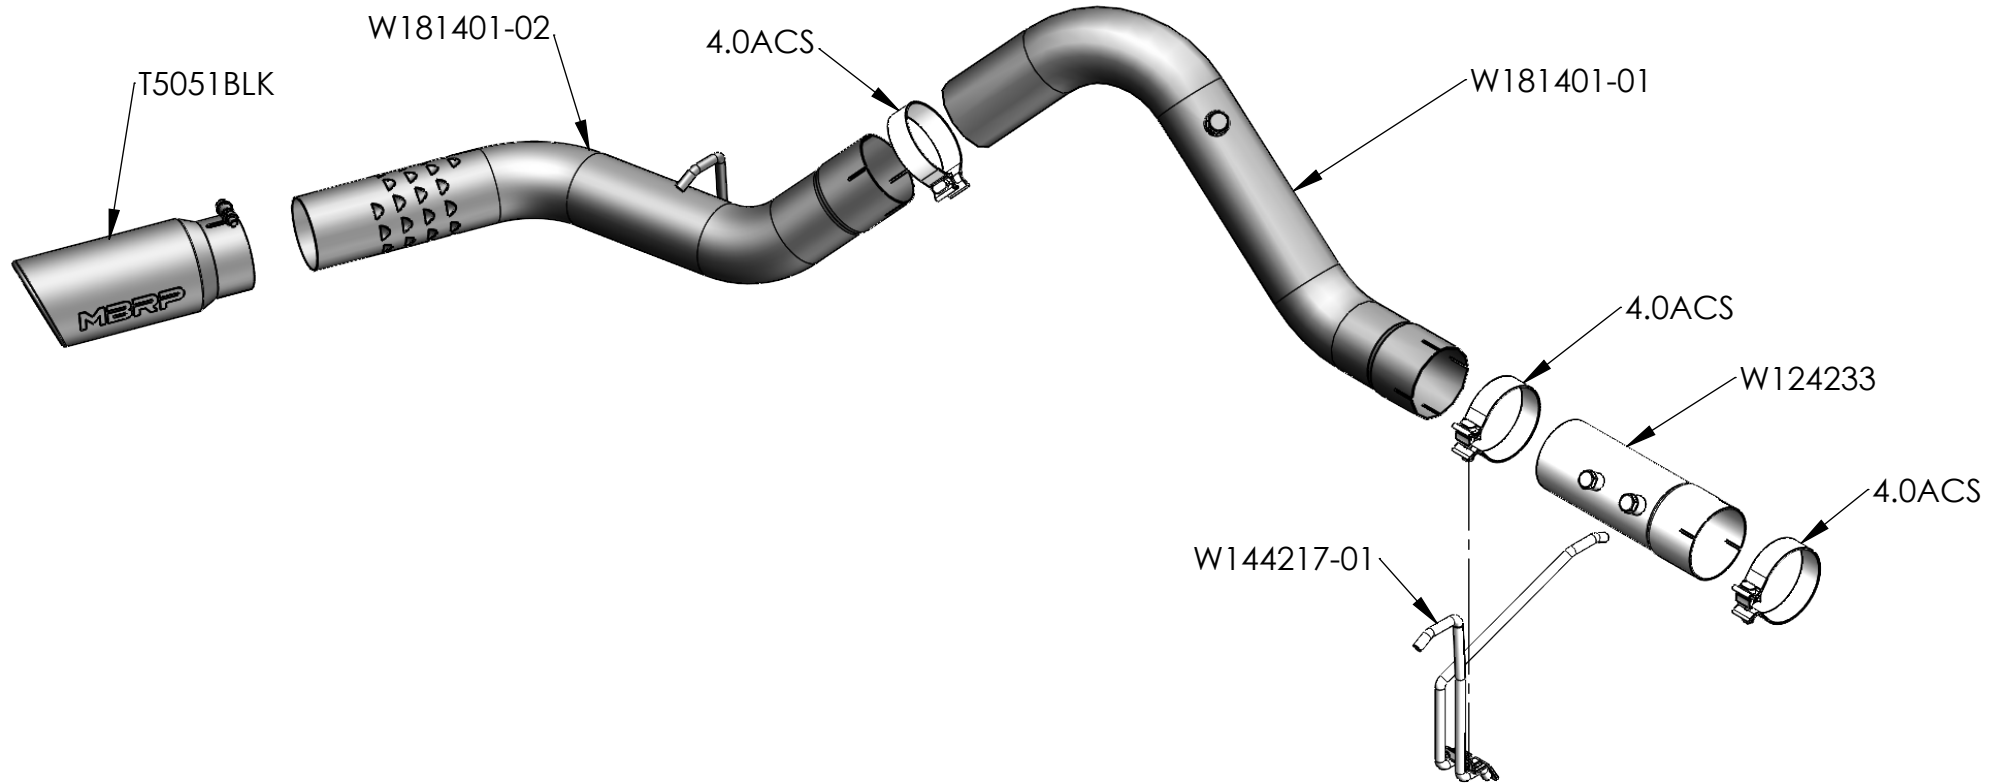

S6032BLK

2011-2019 CHEV/GMC 2500/3500, 6.6L DURAMAX, EC/CC,
PARTICULATE FILTER BACK, 4" SINGLE SIDE

ITEM NO.	PART NUMBER	DESCRIPTION	S6032BLK/QTY.
1	W124233	PIPE ASSEMBLY, 4", EXTENSION	1
2	W181401-01	PIPE ASSEMBLY, 4", TAIL	1
3	W181401-02	PIPE ASSEMBLY, 4", TAIL	1
4	W144217-01	W144217-01	1
5	4.0ACS	CLAMP, 4" BAND, STAINLESS STEEL	3
6	T5051BLK	TIP, 4" IN, 5" OD SINGLE WALL TIP ROLLED LIP	1