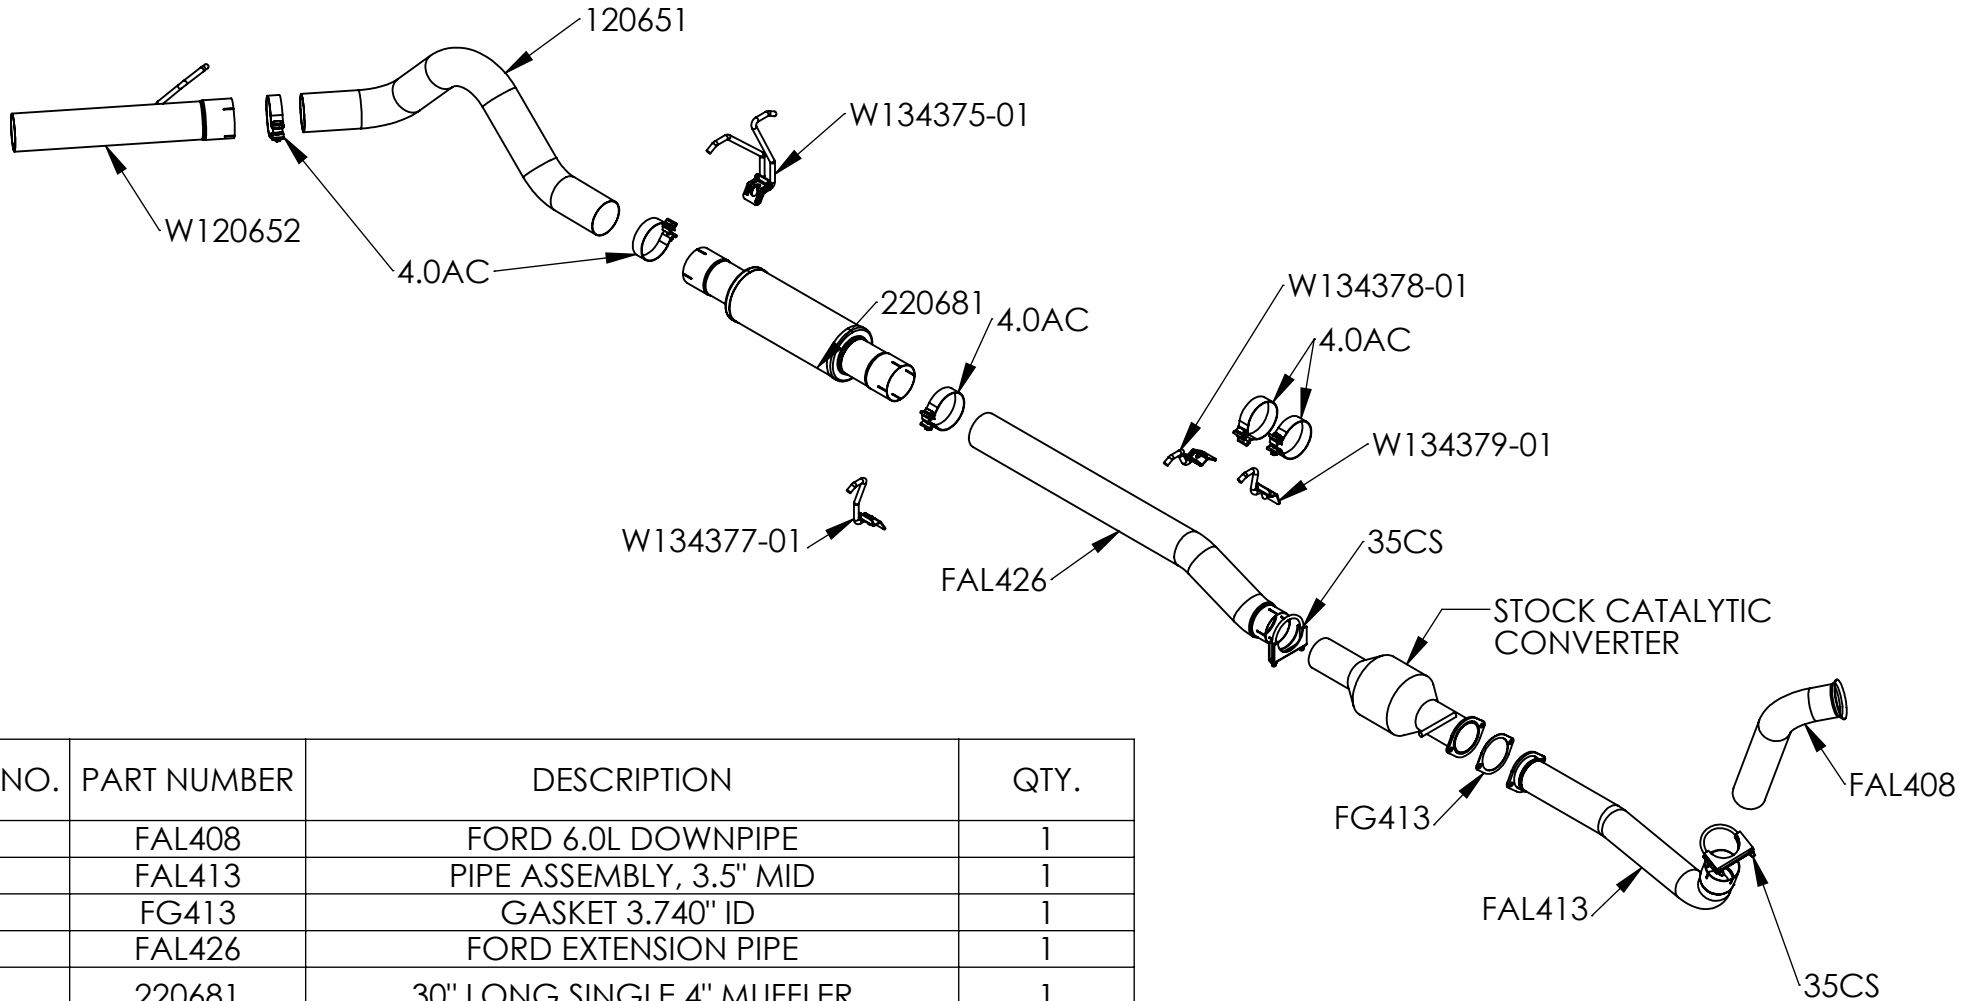

S6206P

2003-2007 FORD F250/350, 6.0L POWERSTROKE,
TURBO BACK (STOCK CAT), 4" SINGLE SIDE

ITEM NO.	PART NUMBER	DESCRIPTION	QTY.
1	FAL408	FORD 6.0L DOWNPIPE	1
2	FAL413	PIPE ASSEMBLY, 3.5" MID	1
3	FG413	GASKET 3.740" ID	1
4	FAL426	FORD EXTENSION PIPE	1
5	220681	30" LONG SINGLE 4" MUFFLER	1
6	120651	OVER AXLE PIPE (2PC F425)	1
7	W120652	PIPE, TAIL 4" ASSEMBLY (2PC F425)	1
8	35CS	3 1/2" CLAMP ZINC COATED	2
9	4.0AC	CLAMP, 4" BAND, ALUMINIZED STEEL	5
10	W134379-01	HANGER ASSY, HANG TIGHT™, 1/2"	1
11	W134378-01	HANGER ASSY, HANG TIGHT™, 1/2"	1
12	W134377-01	HANGER ASSY, HANG TIGHT™, 1/2"	1
13	W134375-01	HANGER ASSY, HANG TIGHT™, DUAL 1/2"	1

March 26, 2025
REV:J

MBRP