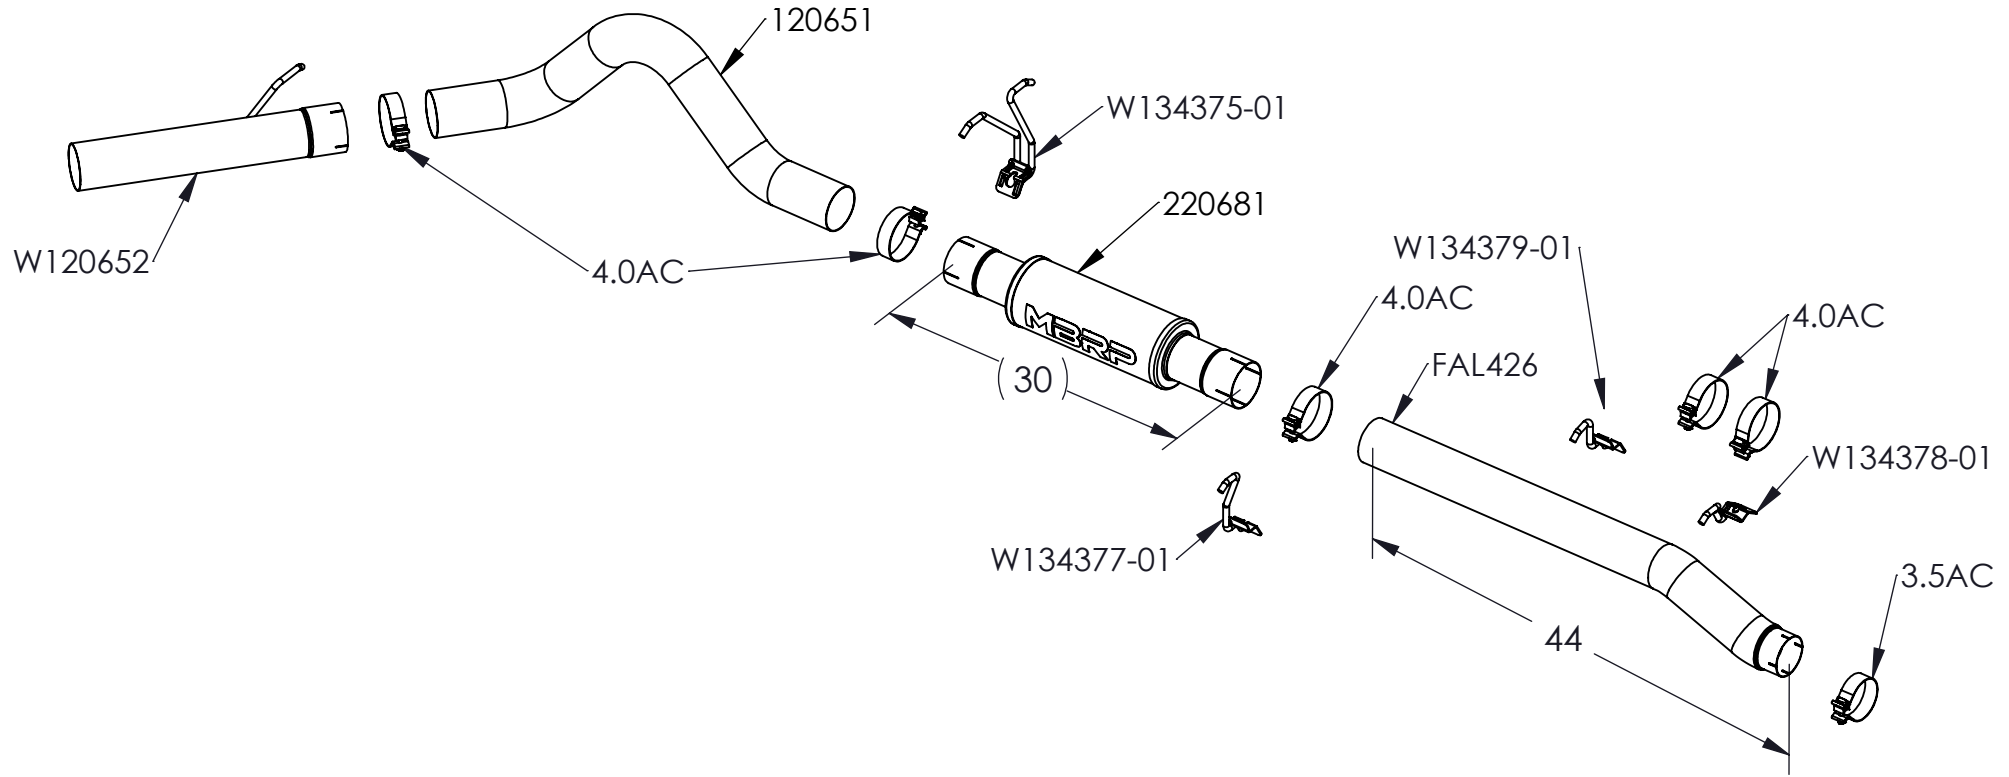

S6208P

2003-2007 FORD F250/350, 6.0L POWERSTROKE,
EXTENDED CAB / CREW CAB, CAT BACK, 4" SINGLE SIDE

ITEM NO.	PART NUMBER	DESCRIPTION	S6208P/QTY.
1	FAL426	FORD EXTENSION PIPE	1
2	220681	30" LONG SINGLE 4" MUFFLER	1
3	120651	OVER AXLE PIPE (2PC F425)	1
4	W120652	PIPE, TAIL 4" ASSEMBLY (2PC F425)	1
5	4.0AC	CLAMP, 4" BAND, ALUMINIZED STEEL	5
6	W134378-01	HANGER ASSY, HANG TIGHT™, 1/2"	1
7	W134379-01	HANGER ASSY, HANG TIGHT™, 1/2"	1
8	W134377-01	HANGER ASSY, HANG TIGHT™, 1/2"	1
9	W134375-01	HANGER ASSY, HANG TIGHT™, DUAL 1/2"	1
10	3.5AC	CLAMP, 3.5" BAND, ALUMINIZED STEEL	1