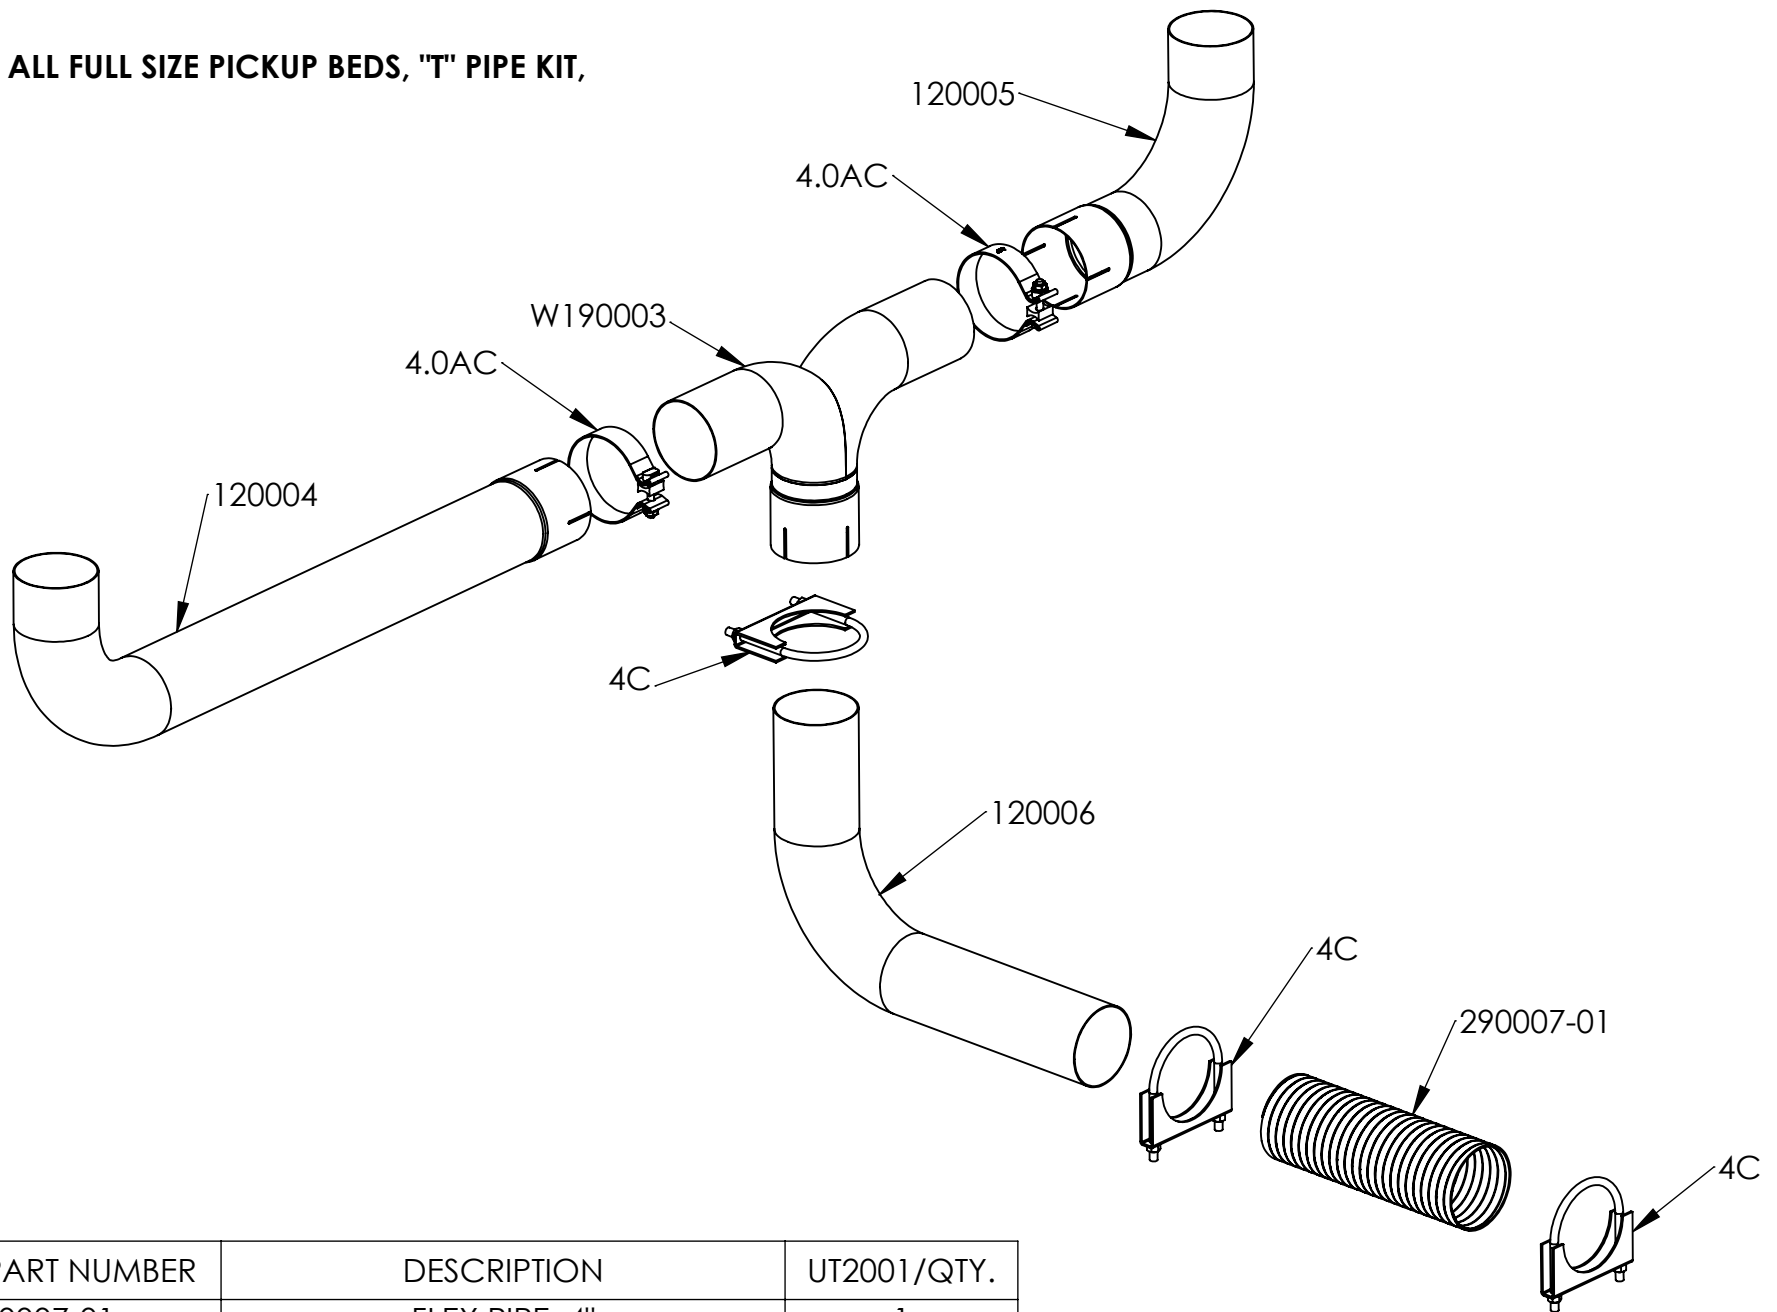

UT2001

UNIVERSAL ALL FULL SIZE PICKUP BEDS, "T" PIPE KIT,

ITEM NO.	PART NUMBER	DESCRIPTION	UT2001/QTY.
1	290007-01	FLEX PIPE, 4"	1
2	120006	ELBOW 20'-14"	1
3	W190003	T PIPE 4"	1
4	120005	ELBOW 13" LONG	1
5	120004	ELBOW 37" LONG	1
6	4C	CLAMP, 4" SADDLE BARE	3
7	4.0AC	CLAMP, 4" BAND, ALUMINIZED STEEL	2