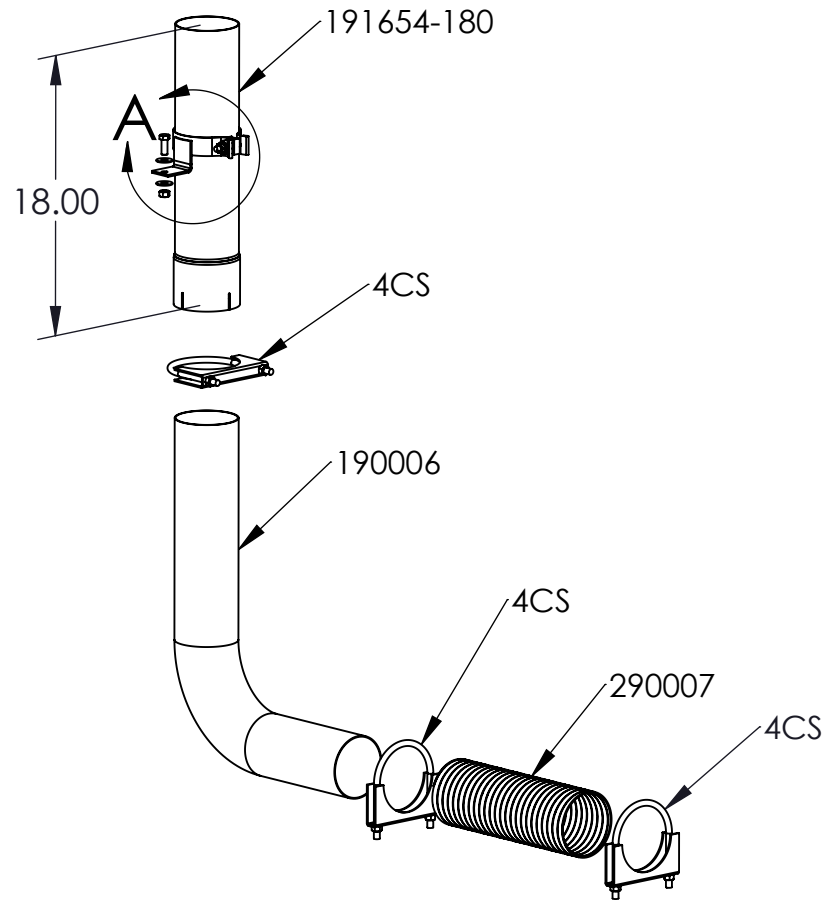

UT3001

UNIVERSAL ALL FULL SIZE PICKUP BEDS, SINGLE STACK KIT,
SMOKERS

DETAIL A
SCALE 1 : 4

ITEM NO.	PART NUMBER	DESCRIPTION	UT3001/QTY.
1	290007	FLEX PIPE, 4"	1
2	190006	ELBOW 20"-14"	1
3	191654-180	PIPE, EXTENSION, 4"	1
4	4CS	CLAMP 4" SADDLE ZINC COATED	3
5	W190336	SINGLE SMOKER BED FLOOR CLAMP	1
6	HWS0001-375	WASHER, FLAT, 3/8", ZN	2
7	HBS0003-008	BOLT, HEX, 3/8-16 X 1.0", GRADE 5	1
8	HNS0001-375	NUT HEX 3/8" GR5 ZN	1

SHIPPING INFO	
WEIGHT (lbs)	15
HEIGHT (in)	7
LENGTH (in)	21
WIDTH (in)	13

15 March, 2016
REV:B