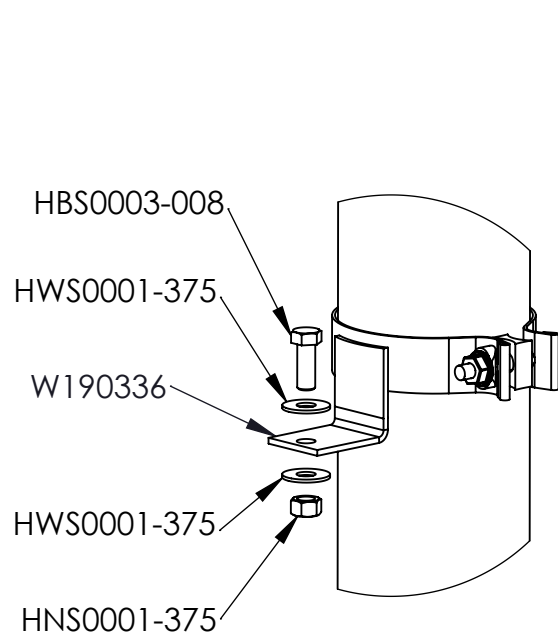

UT3001

UNIVERSAL ALL FULL SIZE PICKUP BEDS, SINGLE STACK KIT,
SMOKERS

DETAIL A
SCALE 1 : 4

ITEM NO.	PART NUMBER	DESCRIPTION	UT3001/QTY.
1	290007	FLEX PIPE, 4"	1
2	190006	ELBOW 20"-14"	1
3	191654-180	PIPE, EXTENSION, 4"	1
4	4CS	CLAMP 4" SADDLE ZINC COATED	3
5	W190336	SINGLE SMOKER BED FLOOR CLAMP	1
6	HWS0001-375	WASHER, FLAT, 3/8", ZN	2
7	HBS0003-008	BOLT, HEX, 3/8-16 X 1.0", GRADE 5	1
8	HNS0001-375	NUT HEX 3/8" GR5 ZN	1

SHIPPING INFO	
WEIGHT (lbs)	15
HEIGHT (in)	7
LENGTH (in)	21
WIDTH (in)	13

15 March, 2016
REV:B