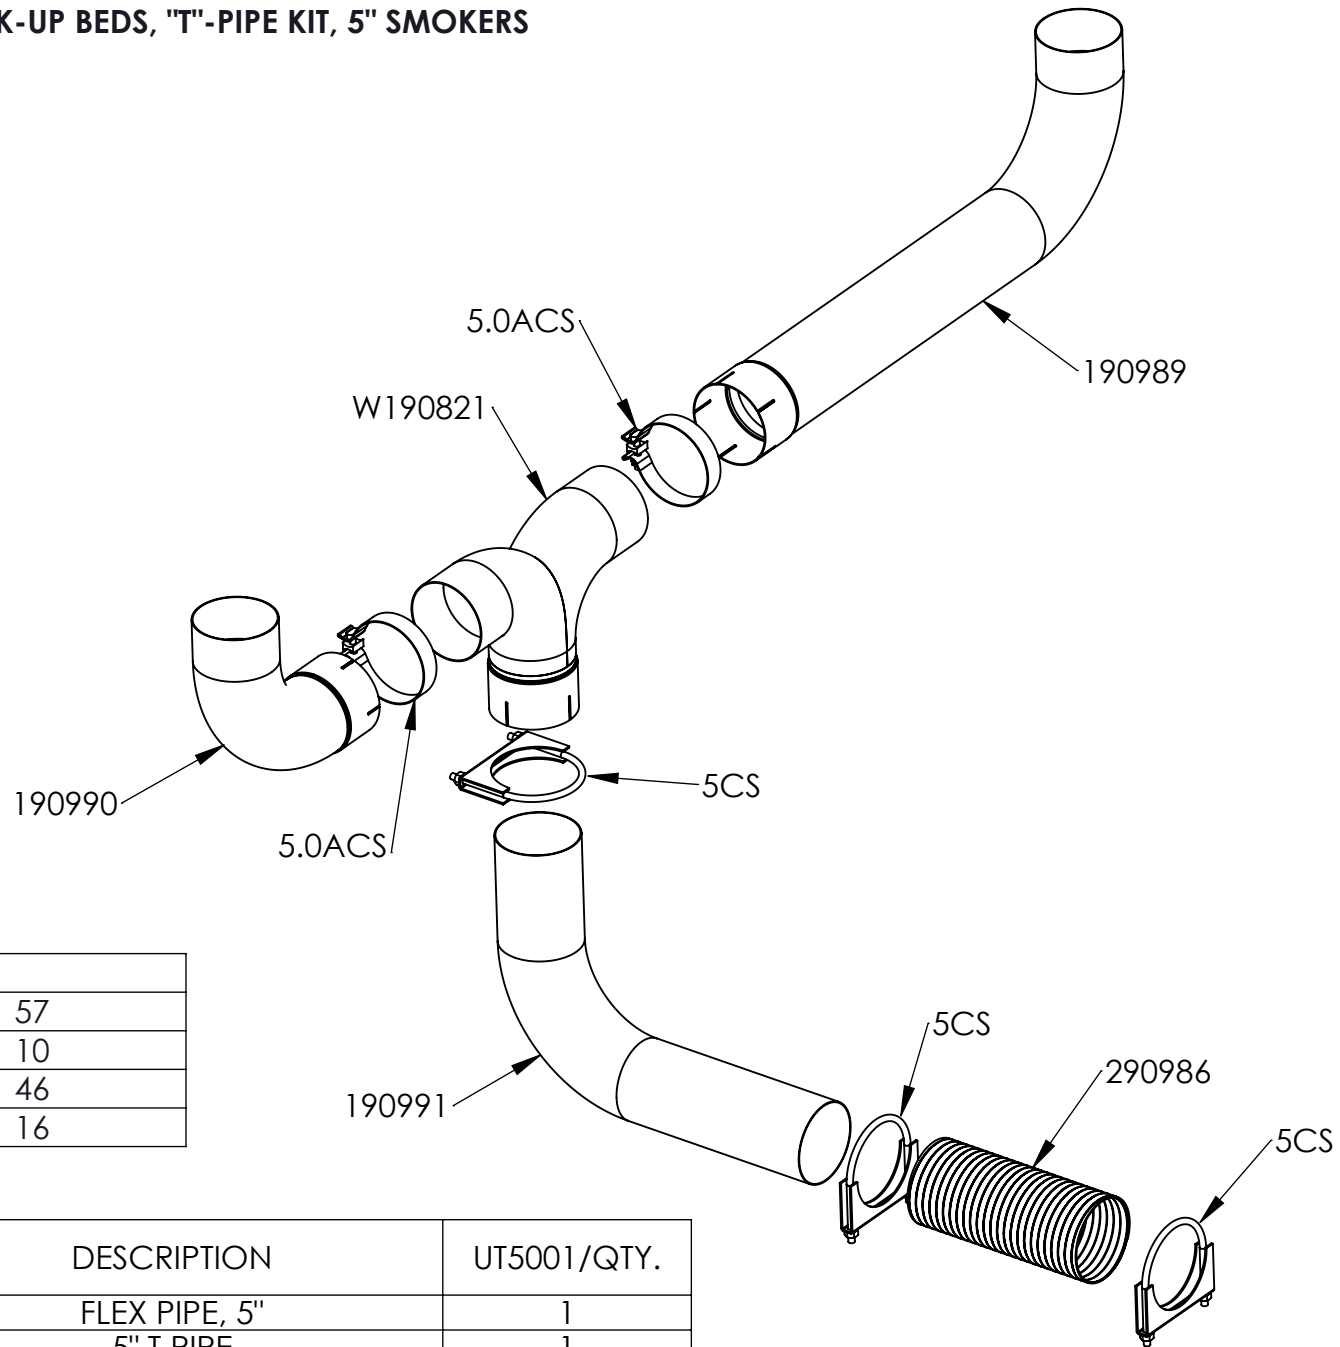

UT5001

UNIVERSAL ALL FULL SIZE PICK-UP BEDS, "T"-PIPE KIT, 5" SMOKERS

SHIPPING INFO

WEIGHT (lbs)	57
HEIGHT (in)	10
LENGTH (in)	46
WIDTH (in)	16

ITEM NO.	PART NUMBER	DESCRIPTION	UT5001/QTY.
1	290986	FLEX PIPE, 5"	1
2	W190821	5" T PIPE	1
3	190991	5" ELBOW 20"-14"	1
4	190989	5" ELBOW 36.5" LONG	1
5	5.0ACS	CLAMP, 5" BAND, STAINLESS STEEL	2
6	190990	5" ELBOW 12.5" LONG	1
7	5CS	CLAMP 5" SADDLE ZINC COATED	3