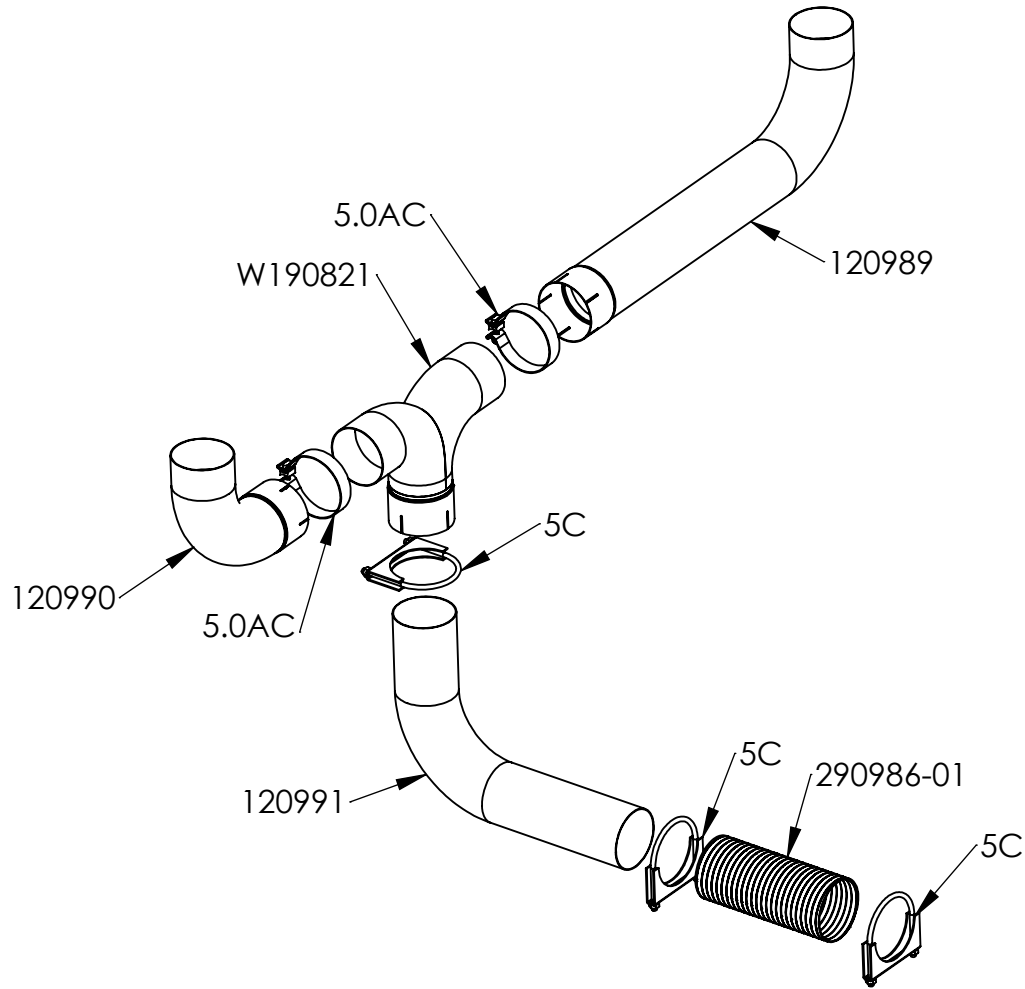

UT6001

UNIVERSAL ALL FULL SIZE PICK-UP BEDS, "T"-PIPE KIT, 5",

ITEM NO.	PART NUMBER	DESCRIPTION	UT6001/QTY.
1	290986-01	FLEX PIPE, 5"	1
2	120991	5" ELBOW 20"-14"	1
3	W190821	5" T PIPE	1
4	120989	5" ELBOW 36.5" LONG	1
5	120990	5" ELBOW 12.5" LONG	1
6	5C	CLAMP 5" SADDLE	3
7	5.0AC	CLAMP, 5" BAND, ALUMINIZED STEEL	2

16-AUG-21
REV:D

MBRP