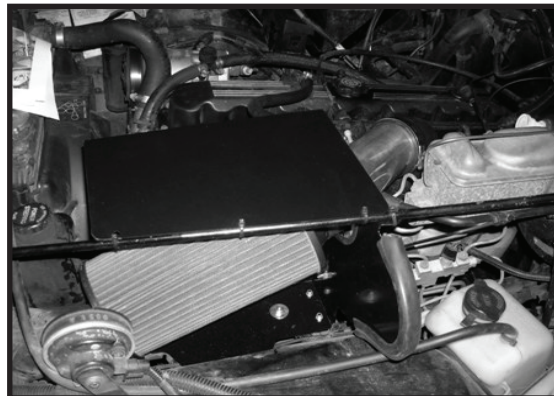

This product has met all CARB E.O. requirements and is legal for sale on pollution controlled vehicles operating on public streets and highways. E.O. # D-779

Omix-Ada Inc.
460 Horizon Dr. Suite 400
Suwanee, Georgia 30024
© Copyright 2016, Omix-Ada