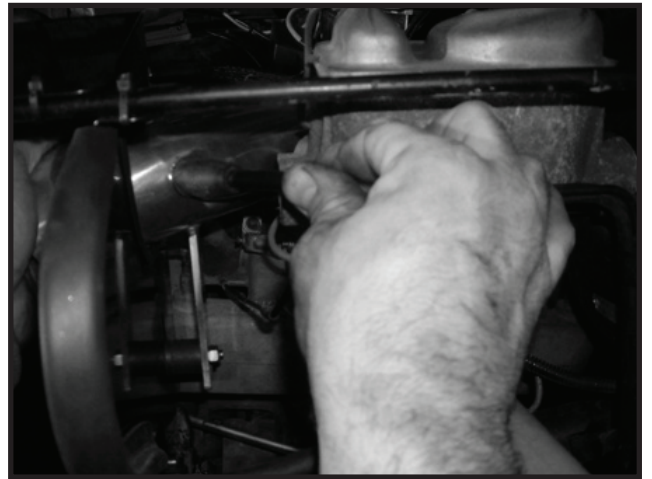

8. Congratulations on the purchase and installation of another quality Rugged Ridge product.