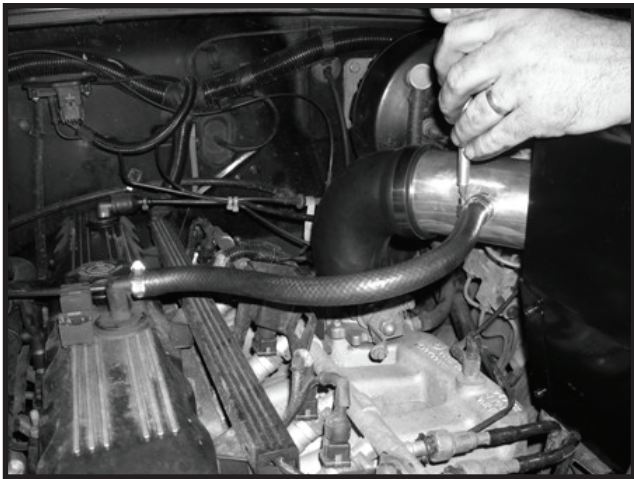

8. Congratulations on the purchase and installation of another quality Rugged Ridge product.