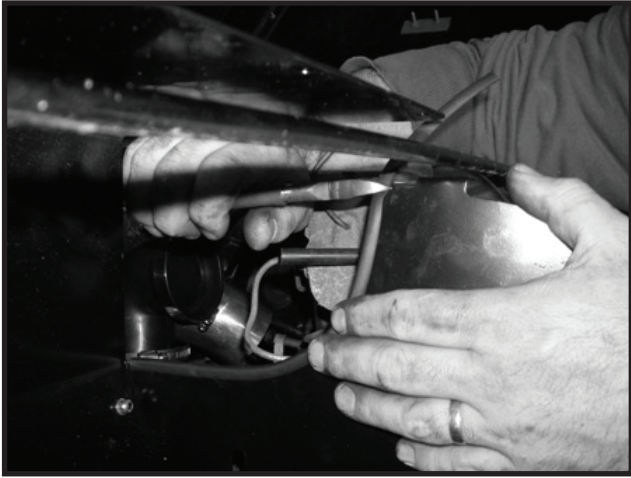

YJ 91-95 Air Intake Kit - 4.0L W/O ABS

Contents:

1. Intake Tube (1)
2. Heat Shield (1)
3. Air Filter (1)
4. Rubber Hose Elbow (1)
5. Breather Hose (1)
6. Rubber Isolator Mount (1)
7. M8 Washer (2)
8. M8 Nylock Nut (2)
9. M6 Washer
10. Edge Trim (1)
11. #44 Hose Clamps (2)
12. #48 Hose Clamps (3)
13. 1-1/16" Hose Clamp (2)
14. 1/4-20x3/4" Bolt
15. 1/4-20 Nylock Nut
16. Zip Tie (4)
17. Weather stripping (1)

1. Remove original air intake system including air filter housing, air filter, breather hoses, and inlet duct.

2. Remove rubber grommets from the air filter housing. Mount and install Heat Shield in place using 1/4-20 hardware.

3. Install Edge Trim onto heat shield and trim to length. Install Rubber Mount to Heat Shield using supplied hardware

4. Install small end of Rubber Elbow onto throttle body using original hose clamp. The Intake Tube can then be installed onto the large end of the Rubber Elbow using the supplied Hose Clamp.

5. Align Intake Pipe bracket with Rubber Isolator Mount on the Heat Shield and fasten with washer and nut. Install Air Filter to the end of the Intake Pipe using a supplied Hose Clamp. Note: This filter is polyester synthetic and never needs to be oiled. It can be cleaned with warm water and mild detergent dish soap.