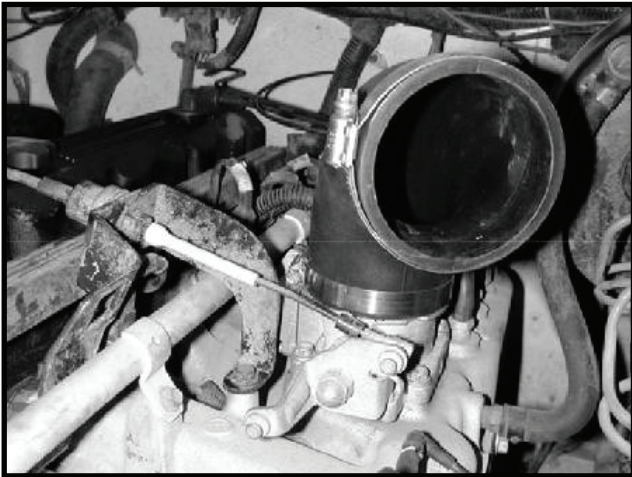

YJ 91-95 Air Intake Kit - 4.0L W/O ABS

Contents:

1. Intake Tube (1)
2. Heat Shield (1)
3. Air Filter (1)
4. Rubber Hose Elbow (1)
5. Breather Hose (1)
6. Rubber Isolator Mount (1)
7. M8 Washer (2)
8. M8 Nylock Nut (2)
9. M6 Washer
10. Edge Trim (1)
11. #44 Hose Clamps (2)
12. #48 Hose Clamps (3)
13. 1-1/16" Hose Clamp (2)
14. 1/4-20x3/4" Bolt
15. 1/4-20 Nylock Nut
16. Zip Tie (4)
17. Weather stripping (1)

1. Remove original air intake system including air filter housing, air filter, breather hoses, and inlet duct.

2. Remove rubber grommets from the air filter housing. Mount and install Heat Shield in place using 1/4-20 hardware.

3. Install Edge Trim onto heat shield and trim to length. Install Rubber Mount to Heat Shield using supplied hardware

4. Install small end of Rubber Elbow onto throttle body using original hose clamp. The Intake Tube can then be installed onto the large end of the Rubber Elbow using the supplied Hose Clamp.

5. Align Intake Pipe bracket with Rubber Isolator Mount on the Heat Shield and fasten with washer and nut. Install Air Filter to the end of the Intake Pipe using a supplied Hose Clamp. Note: This filter is polyester synthetic and never needs to be oiled. It can be cleaned with warm water and mild detergent dish soap.