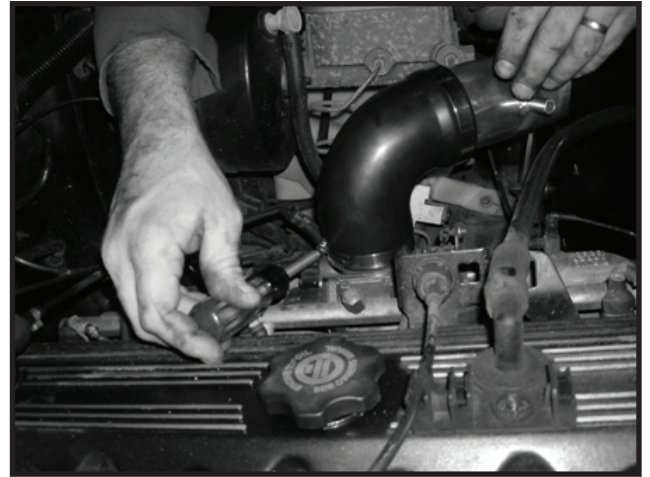

1. Remove original air intake system including air filter housing, air filter, breather hoses, and inlet duct.

2. Remove rubber grommets from the air filter housing. Mount and install Heat Shield in place using 1/4-20 hardware.

3. Install Edge Trim onto heat shield and trim to length. Install Rubber Mount to Heat Shield using supplied hardware

4. Install small end of Rubber Elbow onto throttle body using original hose clamp. The Intake Tube can then be installed onto the large end of the Rubber Elbow using the supplied Hose Clamp.

5. Align Intake Pipe bracket with Rubber Isolator Mount on the Heat Shield and fasten with washer and nut. Install Air Filter to the end of the Intake Pipe using a supplied Hose Clamp. Note: This filter is polyester synthetic and never needs to be oiled. It can be cleaned with warm water and mild detergent dish soap.