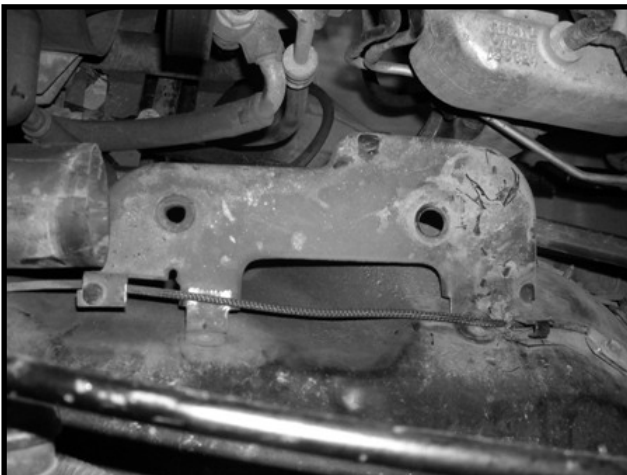

YJ 91-95 Air Intake Kit - 4.0L W/O ABS

Contents:

1. Intake Tube (1)
2. Heat Shield (1)
3. Air Filter (1)
4. Rubber Hose Elbow (1)
5. Breather Hose (1)
6. Rubber Isolator Mount (1)
7. M8 Washer (2)
8. M8 Nylock Nut (2)
9. M6 Washer
10. Edge Trim (1)
11. #44 Hose Clamps (2)
12. #48 Hose Clamps (3)
13. 1-1/16" Hose Clamp (2)
14. 1/4-20x3/4" Bolt
15. 1/4-20 Nylock Nut
16. Zip Tie (4)
17. Weather stripping (1)

1. Remove original air intake system including air filter housing, air filter, breather hoses, and inlet duct.

2. Remove rubber grommets from the air filter housing. Mount and install Heat Shield in place using 1/4-20 hardware.

3. Install Edge Trim onto heat shield and trim to length. Install Rubber Mount to Heat Shield using supplied hardware

4. Install small end of Rubber Elbow onto throttle body using original hose clamp. The Intake Tube can then be installed onto the large end of the Rubber Elbow using the supplied Hose Clamp.

5. Align Intake Pipe bracket with Rubber Isolator Mount on the Heat Shield and fasten with washer and nut. Install Air Filter to the end of the Intake Pipe using a supplied Hose Clamp. Note: This filter is polyester synthetic and never needs to be oiled. It can be cleaned with warm water and mild detergent dish soap.