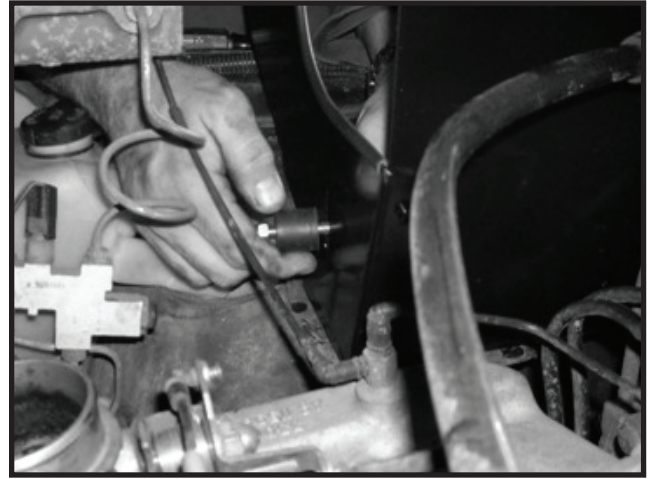

YJ 91-95 Air Intake Kit - 4.0L W/O ABS

Contents:

1. Intake Tube (1)
2. Heat Shield (1)
3. Air Filter (1)
4. Rubber Hose Elbow (1)
5. Breather Hose (1)
6. Rubber Isolator Mount (1)
7. M8 Washer (2)
8. M8 Nylock Nut (2)
9. M6 Washer
10. Edge Trim (1)
11. #44 Hose Clamps (2)
12. #48 Hose Clamps (3)
13. 1-1/16" Hose Clamp (2)
14. 1/4-20x3/4" Bolt
15. 1/4-20 Nylock Nut
16. Zip Tie (4)
17. Weather stripping (1)

1. Remove original air intake system including air filter housing, air filter, breather hoses, and inlet duct.

2. Remove rubber grommets from the air filter housing. Mount and install Heat Shield in place using 1/4-20 hardware.

3. Install Edge Trim onto heat shield and trim to length. Install Rubber Mount to Heat Shield using supplied hardware

4. Install small end of Rubber Elbow onto throttle body using original hose clamp. The Intake Tube can then be installed onto the large end of the Rubber Elbow using the supplied Hose Clamp.

5. Align Intake Pipe bracket with Rubber Isolator Mount on the Heat Shield and fasten with washer and nut. Install Air Filter to the end of the Intake Pipe using a supplied Hose Clamp. Note: This filter is polyester synthetic and never needs to be oiled. It can be cleaned with warm water and mild detergent dish soap.