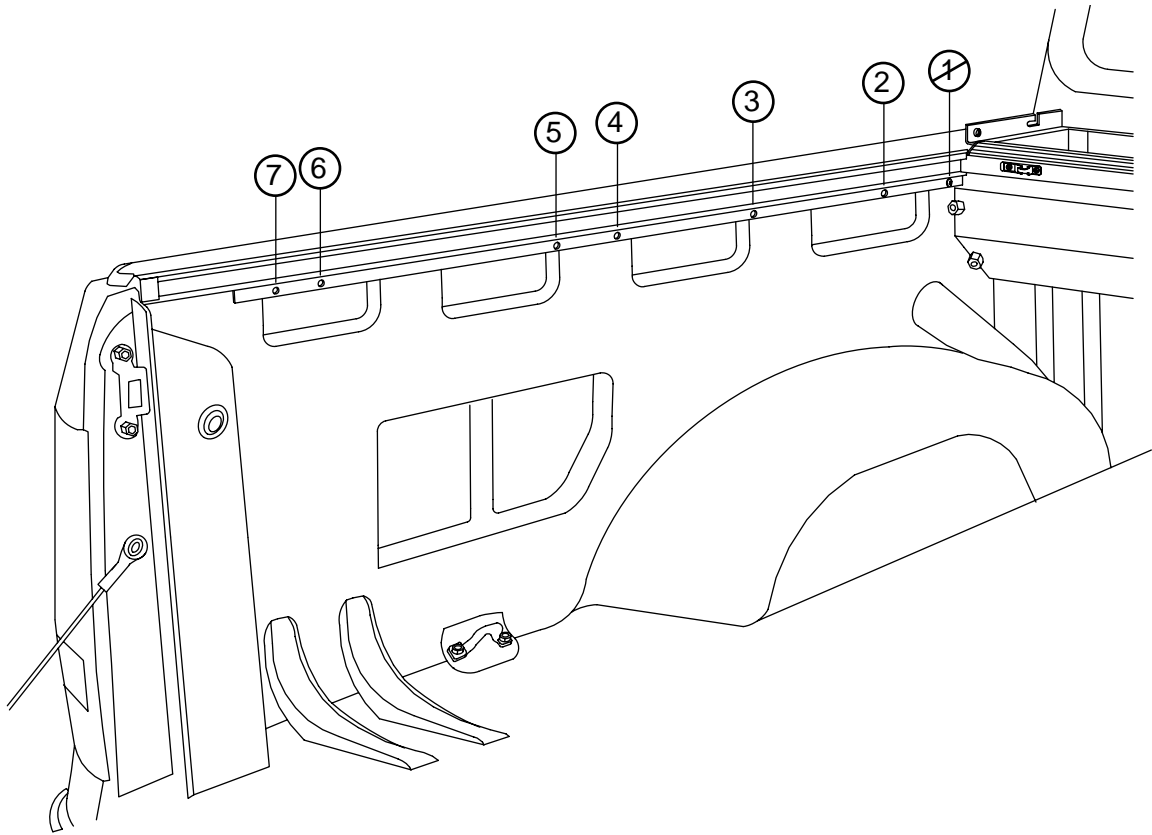

INSTALLATION GUIDE
2010-CURRENT
VOLKSWAGEN AMAROK

PRODUCT CODE:
750

COMPONENTS - COMPONENTES

TOOLS - HERRAMIENTAS

1

2

8

9