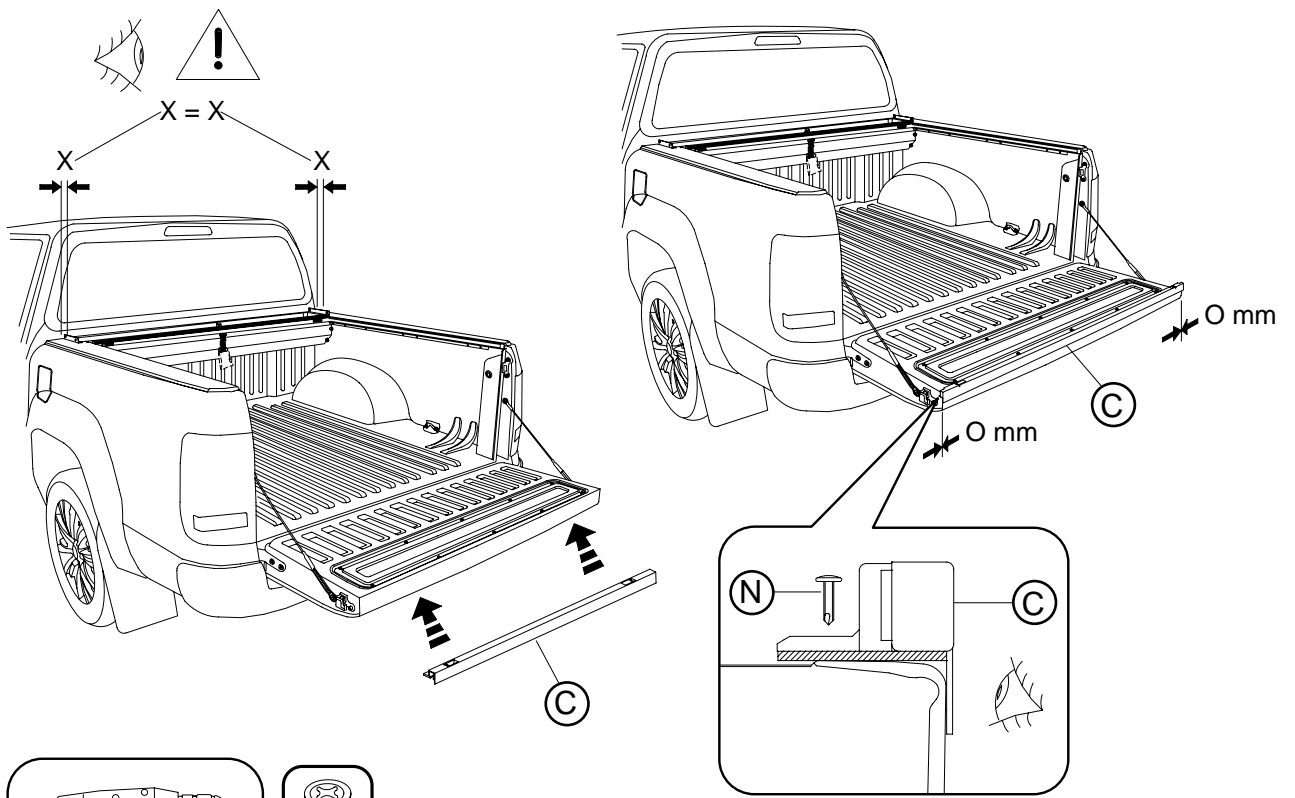

INSTALLATION GUIDE
2010-CURRENT
VOLKSWAGEN AMAROK

PRODUCT CODE:
750

COMPONENTS - COMPONENTES

TOOLS - HERRAMIENTAS

1

2

8

9