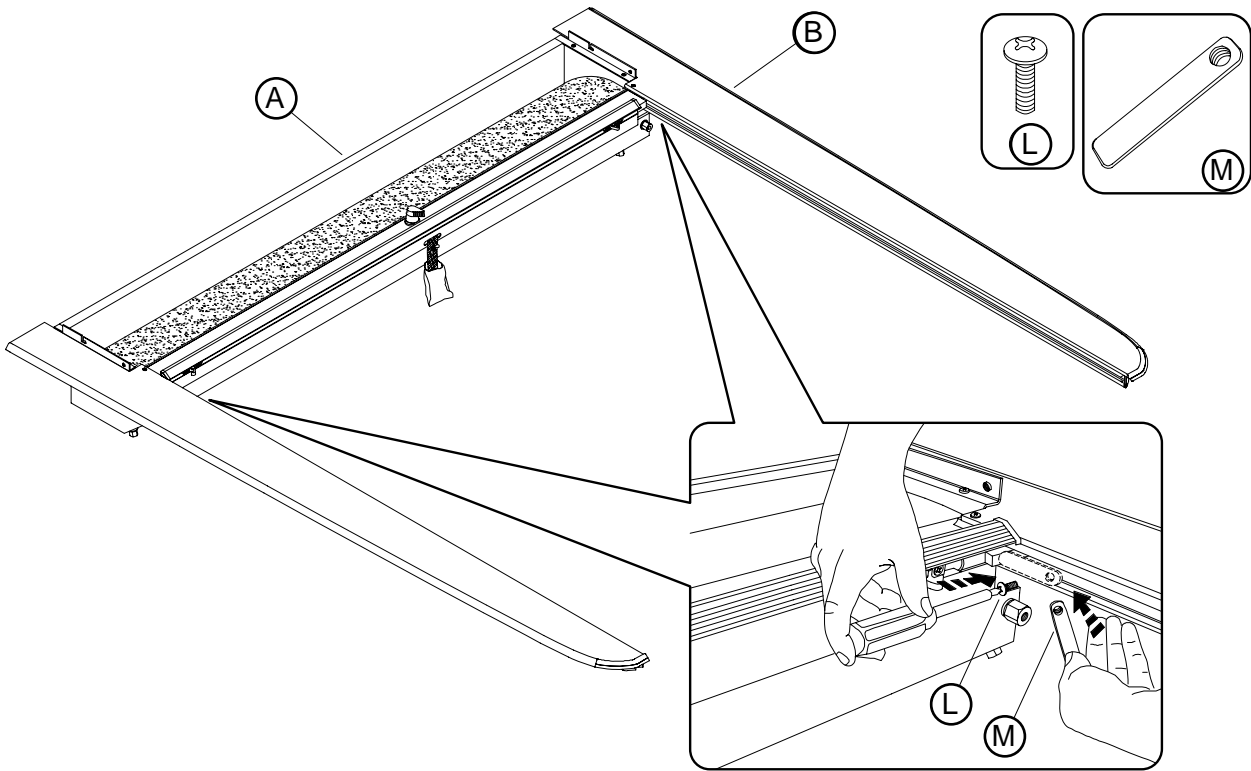

INSTALLATION GUIDE
2010-CURRENT
VOLKSWAGEN AMAROK

PRODUCT CODE:
750

COMPONENTS - COMPONENTES

TOOLS - HERRAMIENTAS

1

2

8

9