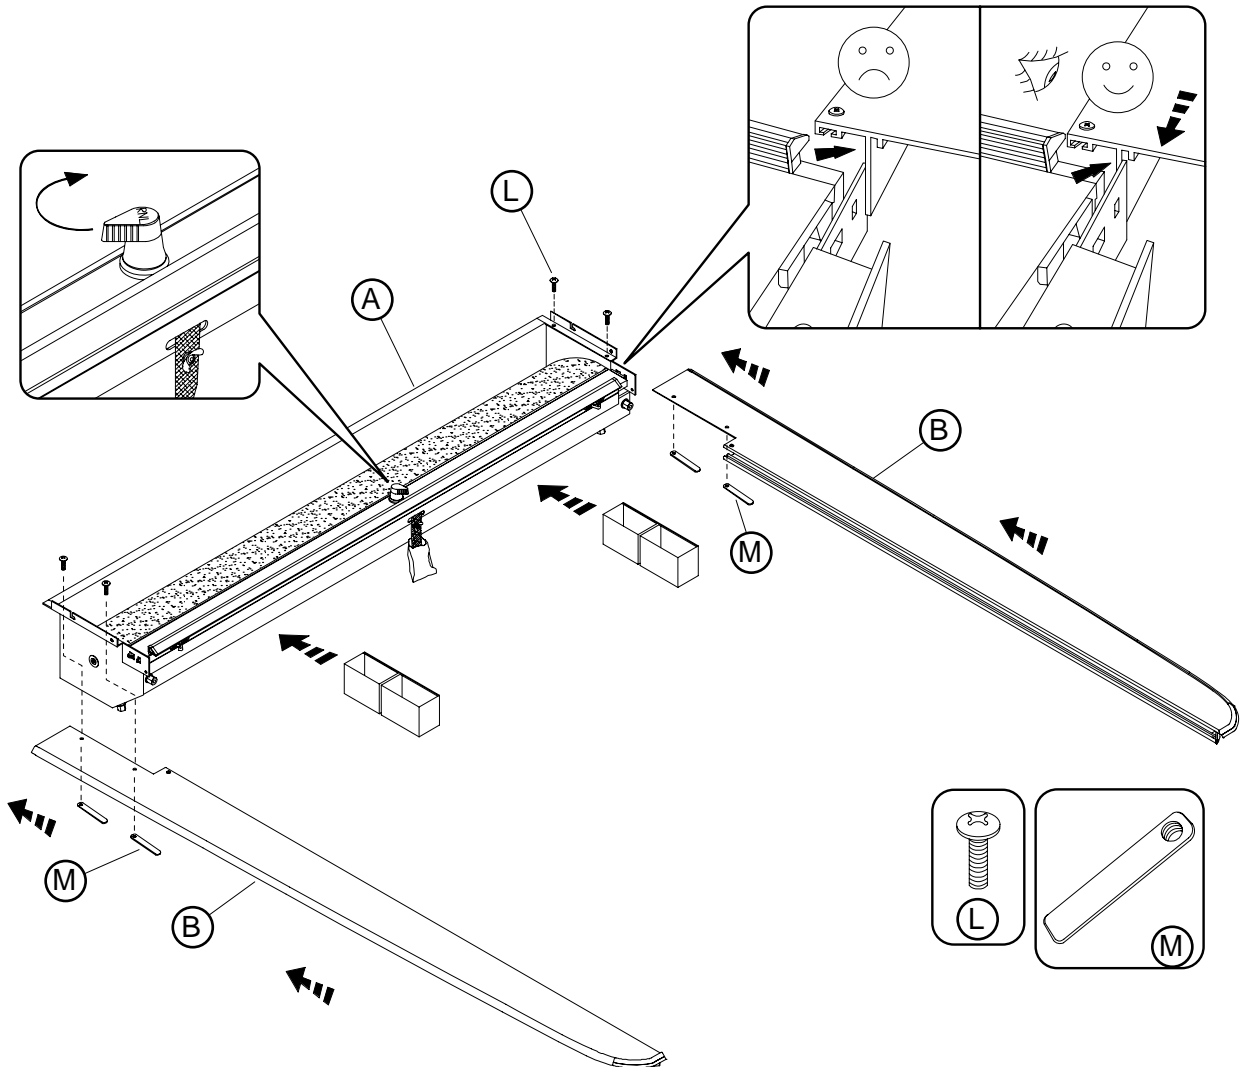

INSTALLATION GUIDE
2010-CURRENT
VOLKSWAGEN AMAROK

PRODUCT CODE:
750

COMPONENTS - COMPONENTES

TOOLS - HERRAMIENTAS

1

2

8

9