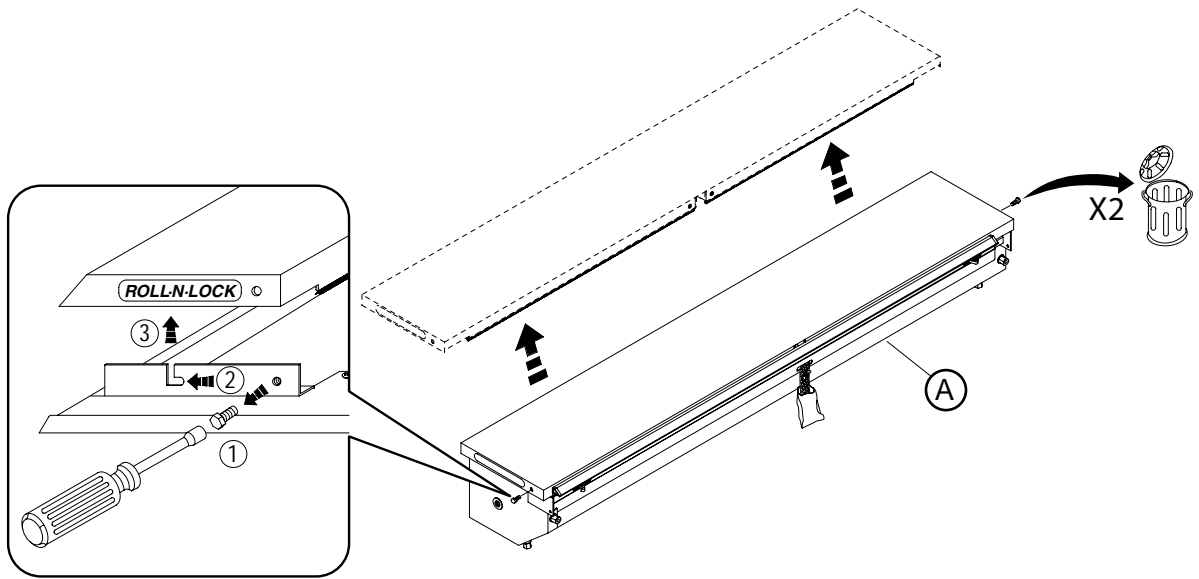

INSTALLATION GUIDE
2010-CURRENT
VOLKSWAGEN AMAROK

PRODUCT CODE:
750

COMPONENTS - COMPONENTES

TOOLS - HERRAMIENTAS

1

2

8

9