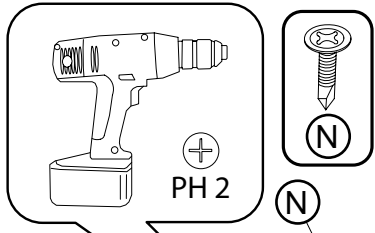

INSTALLATION GUIDE
2010-CURRENT
VOLKSWAGEN AMAROK

PRODUCT CODE:
750

COMPONENTS - COMPONENTES

TOOLS - HERRAMIENTAS

1

2

8

9