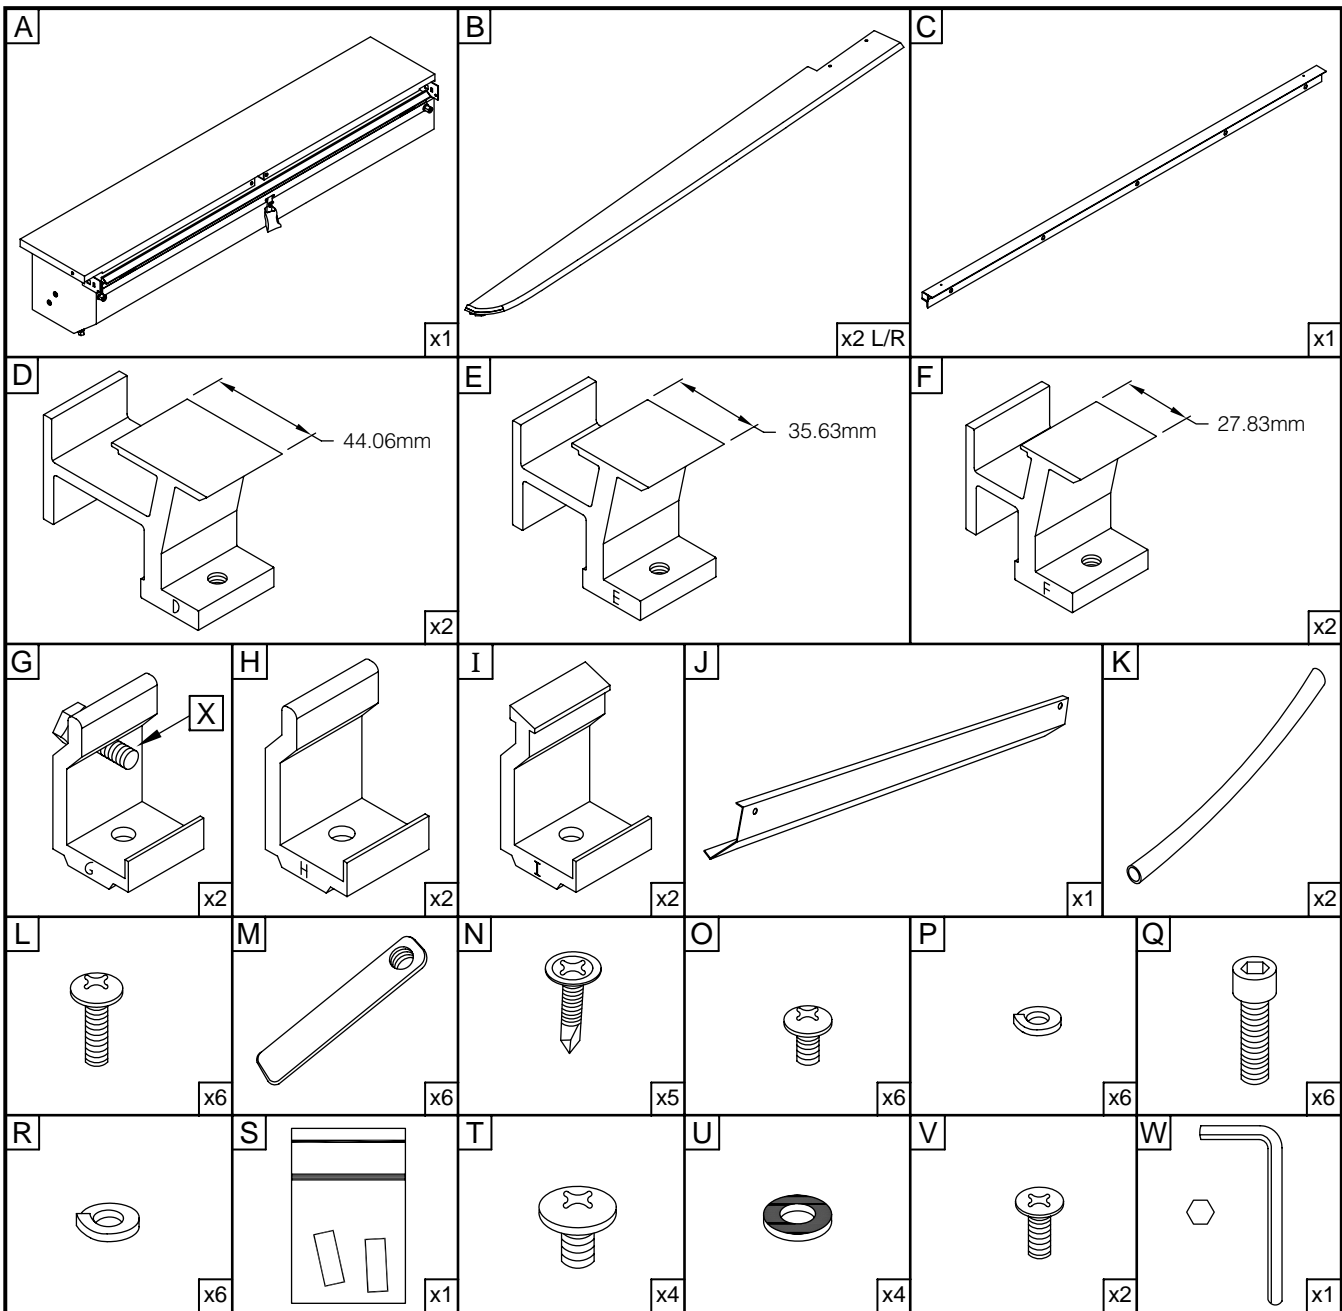

INSTALLATION GUIDE
2010-CURRENT
VOLKSWAGEN AMAROK

PRODUCT CODE:
750

COMPONENTS - COMPONENTES

TOOLS - HERRAMIENTAS

1

2

8

9