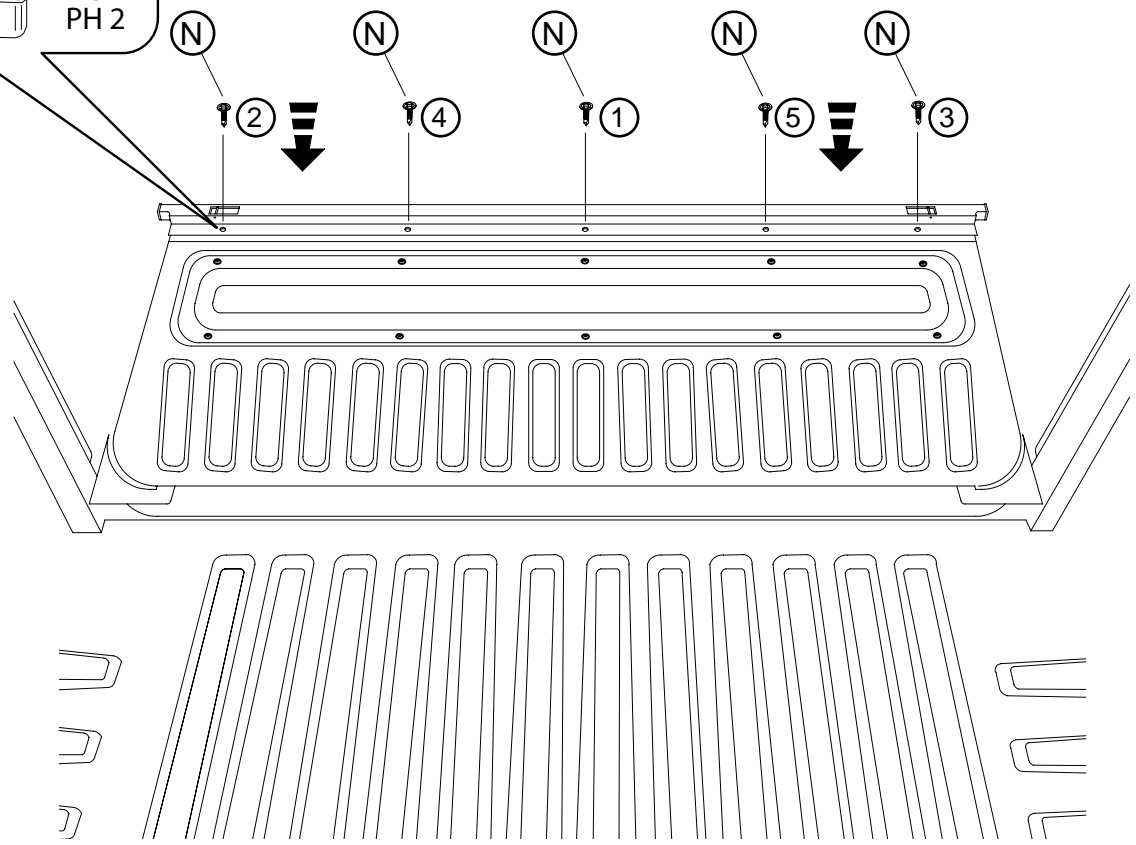

INSTALLATION GUIDE
2010-CURRENT
VOLKSWAGEN AMAROK

PRODUCT CODE:
750

COMPONENTS - COMPONENTES

TOOLS - HERRAMIENTAS

1

2

8

9