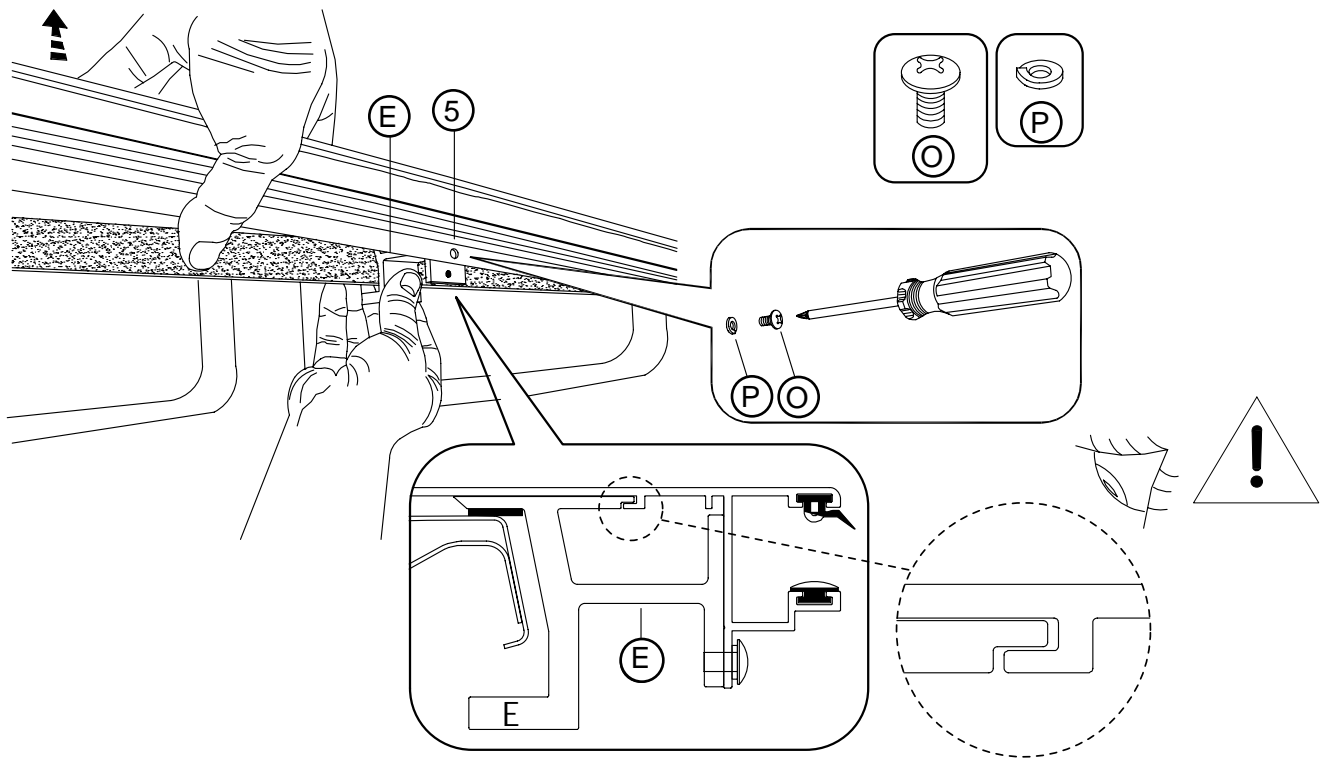

INSTALLATION GUIDE
2010-CURRENT
VOLKSWAGEN AMAROK

PRODUCT CODE:
750

COMPONENTS - COMPONENTES

TOOLS - HERRAMIENTAS

1

2

8

9