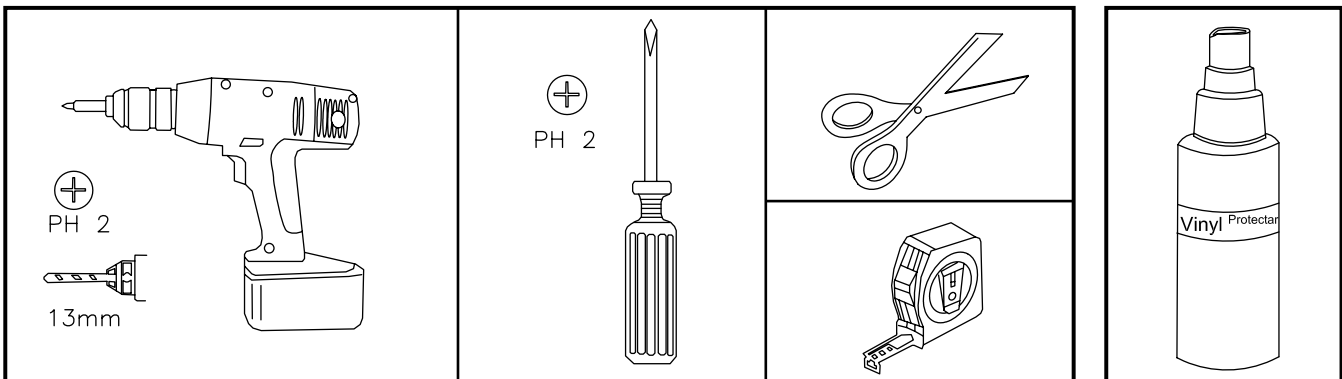

INSTALLATION GUIDE
2010-CURRENT
VOLKSWAGEN AMAROK

PRODUCT CODE:
750

COMPONENTS - COMPONENTES

TOOLS - HERRAMIENTAS

1

2

8

9