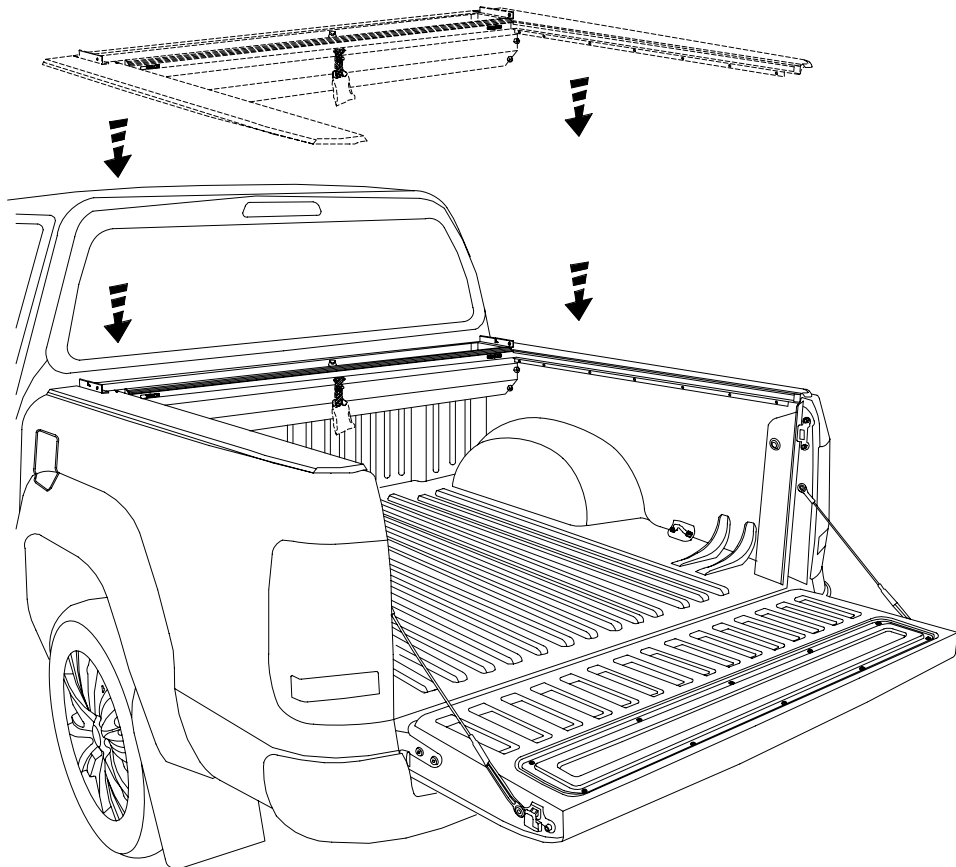

INSTALLATION GUIDE
2010-CURRENT
VOLKSWAGEN AMAROK

PRODUCT CODE:
750

COMPONENTS - COMPONENTES

TOOLS - HERRAMIENTAS

1

2

8

9