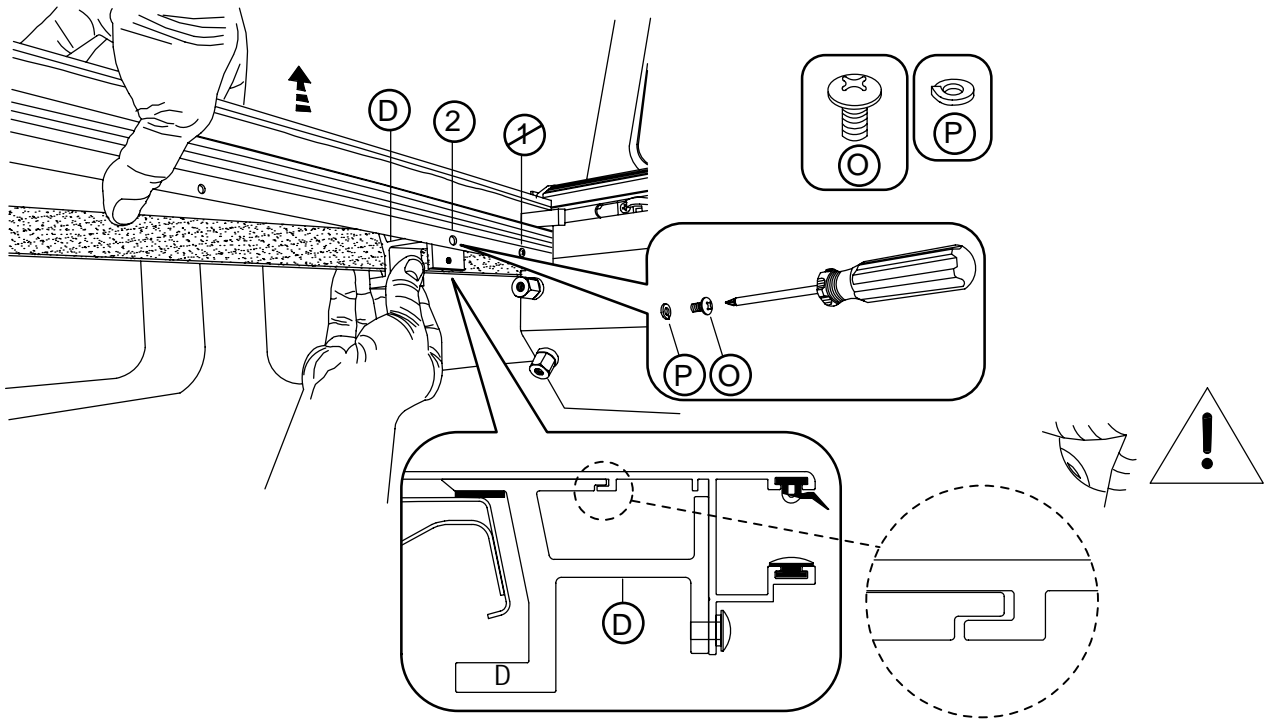

INSTALLATION GUIDE
2010-CURRENT
VOLKSWAGEN AMAROK

PRODUCT CODE:
750

COMPONENTS - COMPONENTES

TOOLS - HERRAMIENTAS

1

2

8

9