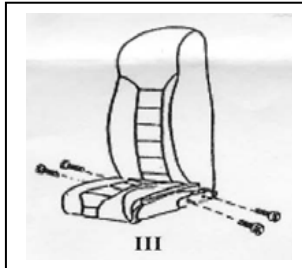

Included components:

- (1) Seat Back rest
- (1) Seat Cushion
- (4) Hex Bolt M10 x 20
- (4) Washers

Required Tools:

- Crescent Wrench
- Socket Set
- Ratchet

Replacement Seat Assembly

1. Unwrap the side cushion trim in order to access the bolts as shown in Fig 1.
2. Position brackets of back rest through the slots of the cushion trim as shown in Fig 2.
3. Securely tighten the 4 bolts through the holes of the back rest bracket to cushion frame as shown in Fig 3.
4. Carefully wrap the side cushion trim back over the back rest bracket and hook the trim to the plate underneath the cushion frame as shown in Fig 4.

NOTE: To access the rear 2 bolts push slider arm down and move slider forward.

7. Place sliders onto new seats. Reuse spacers from The old seat to align the slider.

8. Fasten slider to the new seat using the 4 bolts saved from step 5