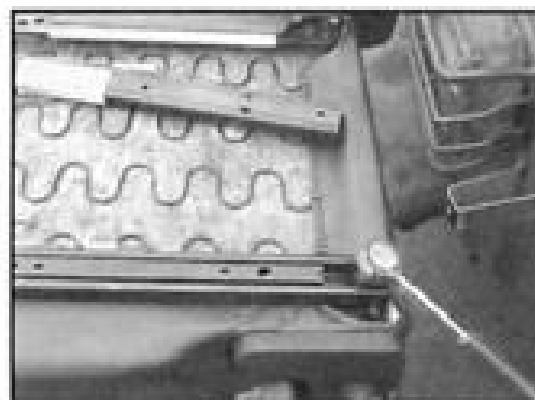

WWW.SMITTYBILT.COM

Installation Instructions

Standard Bucket Front Seat

(Part # 449xx)

1976-2006 CJ & Wranglers

6. Remove sliders from old seats by removing 4 bolts. Save these bolts as they will be reused later.

NOTE: To access the rear 2 bolts push slider arm down and move slider forward.

7. Place sliders onto new seats. Reuse spacers from the old seat to align the slider.

8. Fasten slider to the new seat using the 4 bolts saved from step 5