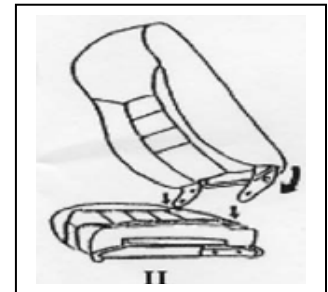

Included components:

- (1) Seat Back rest
- (1) Seat Cushion
- (4) Hex Bolt M10 x 20
- (4) Washers

Required Tools:

- Crescent Wrench
- Socket Set
- Ratchet

Replacement Seat Assembly

1. Unwrap the side cushion trim in order to access the bolts as shown in Fig 1.
2. Position brackets of back rest through the slots of the cushion trim as shown in Fig 2.
3. Securely tighten the 4 bolts through the holes of the back rest bracket to cushion frame as shown in Fig 3.
4. Carefully wrap the side cushion trim back over the back rest bracket and hook the trim to the plate underneath the cushion frame as shown in Fig 4.