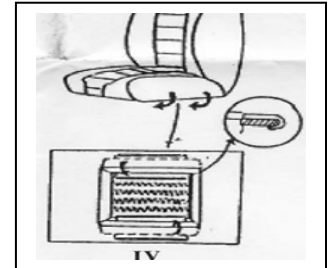

Included components:

- (1) Seat Back rest
- (1) Seat Cushion
- (4) Hex Bolt M10 x 20
- (4) Washers

Required Tools:

- Crescent Wrench
- Socket Set
- Ratchet

Replacement Seat Assembly

1. Unwrap the side cushion trim in order to access the bolts as shown in Fig 1.
2. Position brackets of back rest through the slots of the cushion trim as shown in Fig 2.
3. Securely tighten the 4 bolts through the holes of the back rest bracket to cushion frame as shown in Fig 3.
4. Carefully wrap the side cushion trim back over the back rest bracket and hook the trim to the plate underneath the cushion frame as shown in Fig 4.