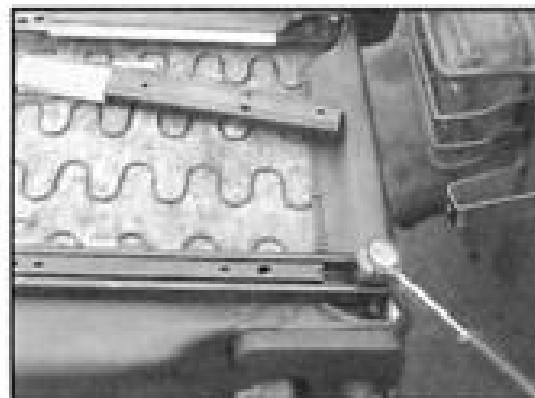

WWW.SMITTYBILT.COM

Installation Instructions

Standard Bucket Front Seat

(Part # 449xx)

1976-2006 CJ & Wranglers

6. Remove sliders from old seats by removing 4 bolts. Save these bolts as they will be reused later.

NOTE: To access the rear 2 bolts push slider arm down and move slider forward.

7. Place sliders onto new seats. Reuse spacers from the old seat to align the slider.

8. Fasten slider to the new seat using the 4 bolts saved from step 5