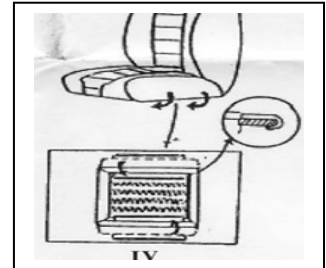

Included components:

- (1) Seat Back rest
- (1) Seat Cushion
- (4) Hex Bolt M10 x 20
- (4) Washers

Required Tools:

- Crescent Wrench
- Socket Set
- Ratchet

Replacement Seat Assembly

1. Unwrap the side cushion trim in order to access the bolts as shown in Fig 1.
2. Position brackets of back rest through the slots of the cushion trim as shown in Fig 2.
3. Securely tighten the 4 bolts through the holes of the back rest bracket to cushion frame as shown in Fig 3.
4. Carefully wrap the side cushion trim back over the back rest bracket and hook the trim to the plate underneath the cushion frame as shown in Fig 4.