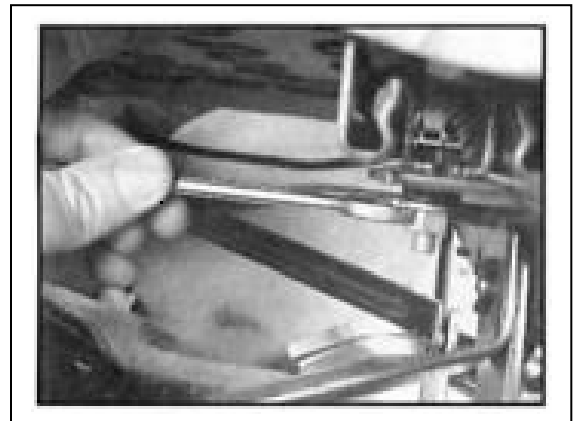

Replacement Seat Installation

5. Remove old seat from riser by removing 4 bolts. Save these bolts as they will be reused later.

For Technical Support/Warranty Information please call 310-762-9944

Smittybilt, 400 West Artesia Blvd, Compton, CA 90220