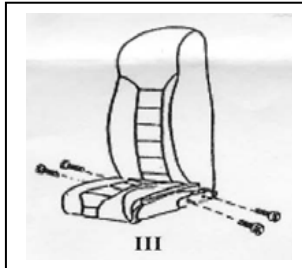

Included components:

- (1) Seat Back rest
- (1) Seat Cushion
- (4) Hex Bolt M10 x 20
- (4) Washers

Required Tools:

- Crescent Wrench
- Socket Set
- Ratchet

Replacement Seat Assembly

1. Unwrap the side cushion trim in order to access the bolts as shown in Fig 1.
2. Position brackets of back rest through the slots of the cushion trim as shown in Fig 2.
3. Securely tighten the 4 bolts through the holes of the back rest bracket to cushion frame as shown in Fig 3.
4. Carefully wrap the side cushion trim back over the back rest bracket and hook the trim to the plate underneath the cushion frame as shown in Fig 4.

NOTE: To access the rear 2 bolts push slider arm down and move slider forward.

7. Place sliders onto new seats. Reuse spacers from the old seat to align the slider.

8. Fasten slider to the new seat using the 4 bolts saved from step 5