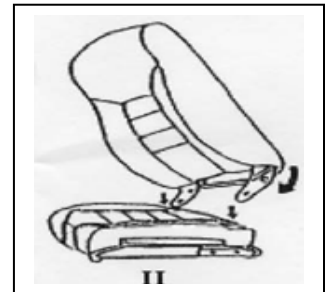

Included components:

- (1) Seat Back rest
- (1) Seat Cushion
- (4) Hex Bolt M10 x 20
- (4) Washers

Required Tools:

- Crescent Wrench
- Socket Set
- Ratchet

Replacement Seat Assembly

1. Unwrap the side cushion trim in order to access the bolts as shown in Fig 1.
2. Position brackets of back rest through the slots of the cushion trim as shown in Fig 2.
3. Securely tighten the 4 bolts through the holes of the back rest bracket to cushion frame as shown in Fig 3.
4. Carefully wrap the side cushion trim back over the back rest bracket and hook the trim to the plate underneath the cushion frame as shown in Fig 4.