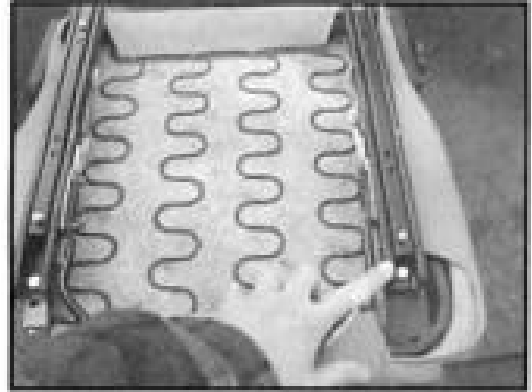

7. Place sliders onto new seats. Reuse spacers from the old seat to align the slider.