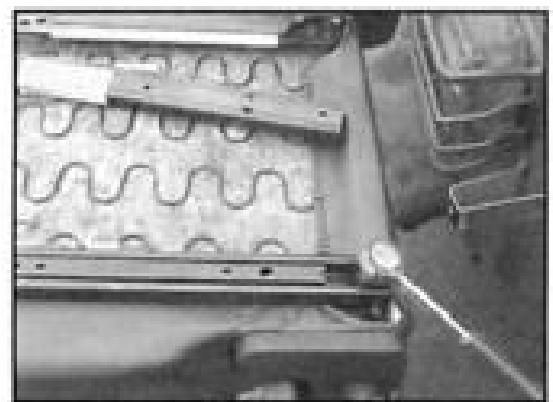

9. Carefully place slider back onto seat riser and fasten with 4 bolts saved from step 4.

NOTE: All 1997-2002 Wranglers require Adapter 49900 Driver Side or 49901 Passenger Side.

NOTE: All 2003-2006 Wranglers require Adapter 49902 Driver Side or 49903 Passenger Side.

For Technical Support/Warranty Information please call 310-762-9944

Smittybilt, 400 West Artesia Blvd, Compton, CA 90220