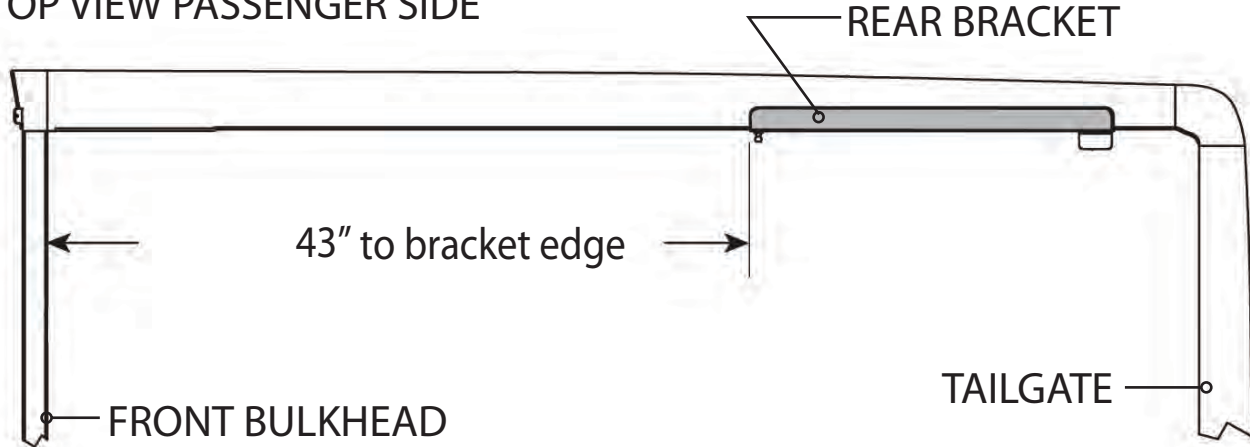

MODEL SPECIFIC GUIDE

Hidden Hinge Version

**Model 1130 GMC Sierra Crew Cab
5.7' Short Bed 2014-Current**

Form # AS1130II
Created July 2013

For Warranty Issues, Contact UnderCover Directly
(866) 900-8800 www.undercoverinfo.com

RE: Step 2 on the Quick Start Guide

Measurement for the rear mounting bracket is 43" from the back side of the bulkhead to the front edge of the bracket.

TOP VIEW PASSENGER SIDE

RE: Step 3 on the Quick Start Guide

Measurement for the front mounting bracket is 16" from the back side of the bulkhead to the end of the bracket.

The fit of the cover to the truck bed is determined by the front mounting brackets. This measurement is a good starting point. Unfortunately not all truck beds are assembled 100% square, so some adjustments may be necessary after the cover is set on the truck.

TOP VIEW PASSENGER SIDE