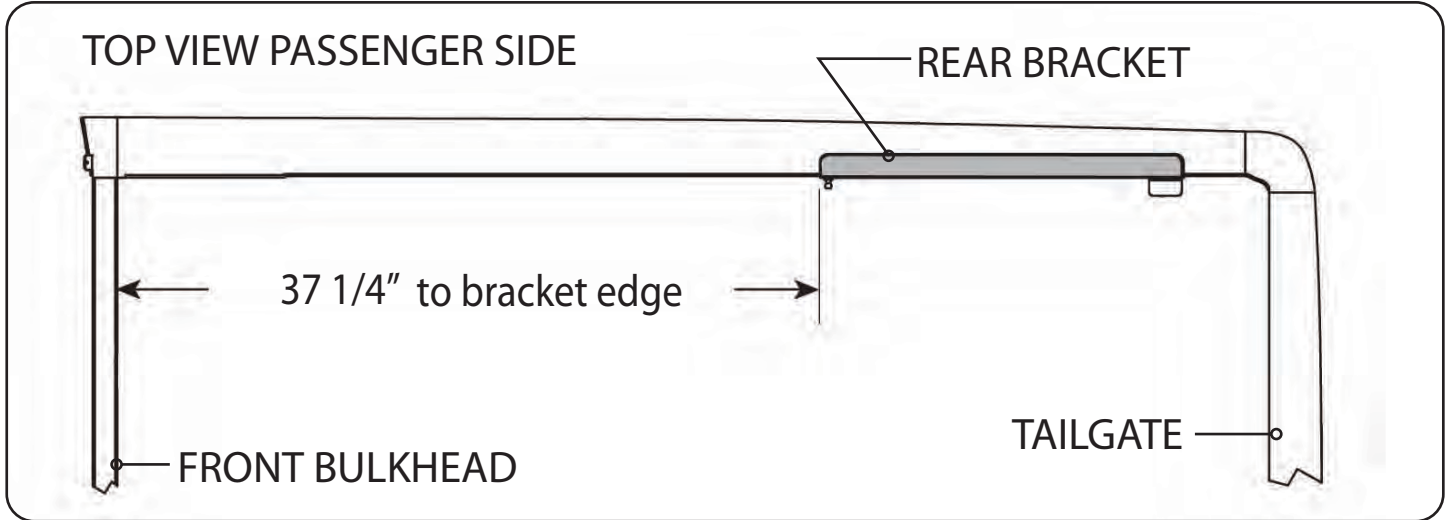

MODEL SPECIFIC GUIDE

D-Ring Hinge Version

**Model 3050 Dodge Dakota Quad Cab
5.5' Short Bed 2005-Current**

Form # AS3050II
Created March 2012

For Warranty Issues, Contact UnderCover Directly
(866) 900-8800 www.undercoverinfo.com

MODEL SPECIFIC GUIDE D-Ring Hinge Version Model 3050 Dodge Dakota 5.5' Short Bed 2005-Current

RE: Step 2 on the Quick Start Guide

Measurement for the rear mounting bracket is 37 1/4" from the back side of the bulkhead to the front edge of the bracket.

RE: Step 3 on the Quick Start Guide

Mount the front edge of the front mounting bracket flush to the front edge of the bulkhead.

The fit of the cover to the truck bed is determined by the front mounting brackets. This measurement is a good starting point. Unfortunately not all truck beds are assembled 100% square, so some adjustments may be necessary after the cover is set on the truck.