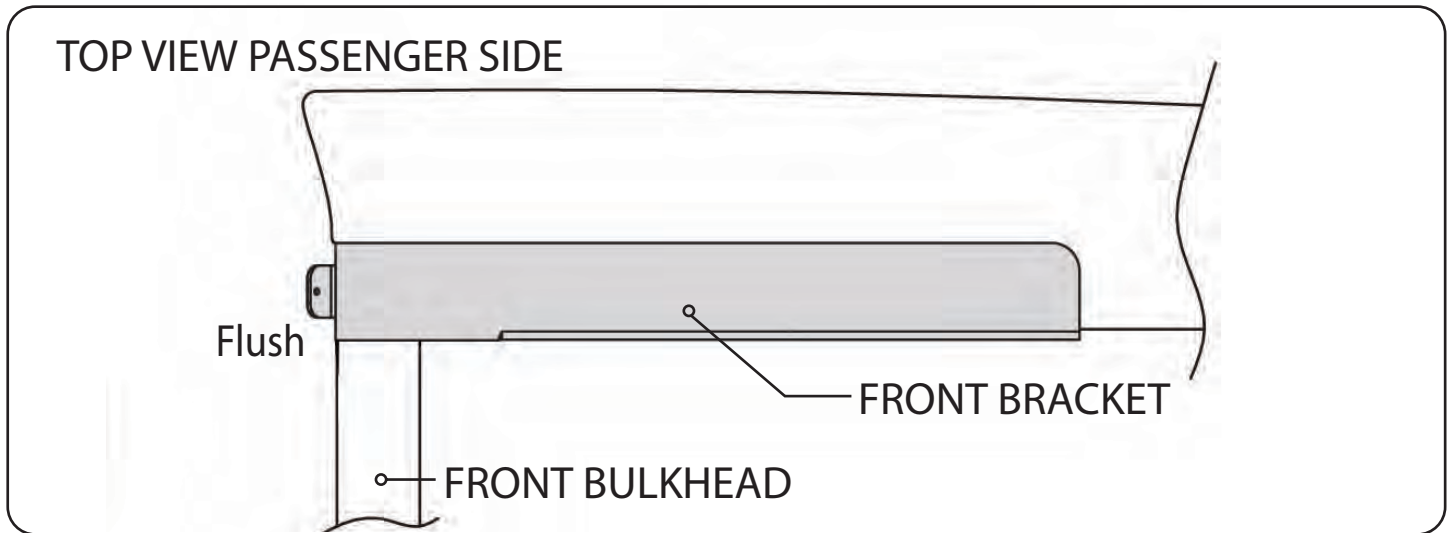

MODEL SPECIFIC GUIDE D-Ring Hinge Version Model 3050 Dodge Dakota 5.5' Short Bed 2005-Current

RE: Step 2 on the Quick Start Guide

Measurement for the rear mounting bracket is 37 1/4" from the back side of the bulkhead to the front edge of the bracket.

RE: Step 3 on the Quick Start Guide

Mount the front edge of the front mounting bracket flush to the front edge of the bulkhead.

The fit of the cover to the truck bed is determined by the front mounting brackets. This measurement is a good starting point. Unfortunately not all truck beds are assembled 100% square, so some adjustments may be necessary after the cover is set on the truck.