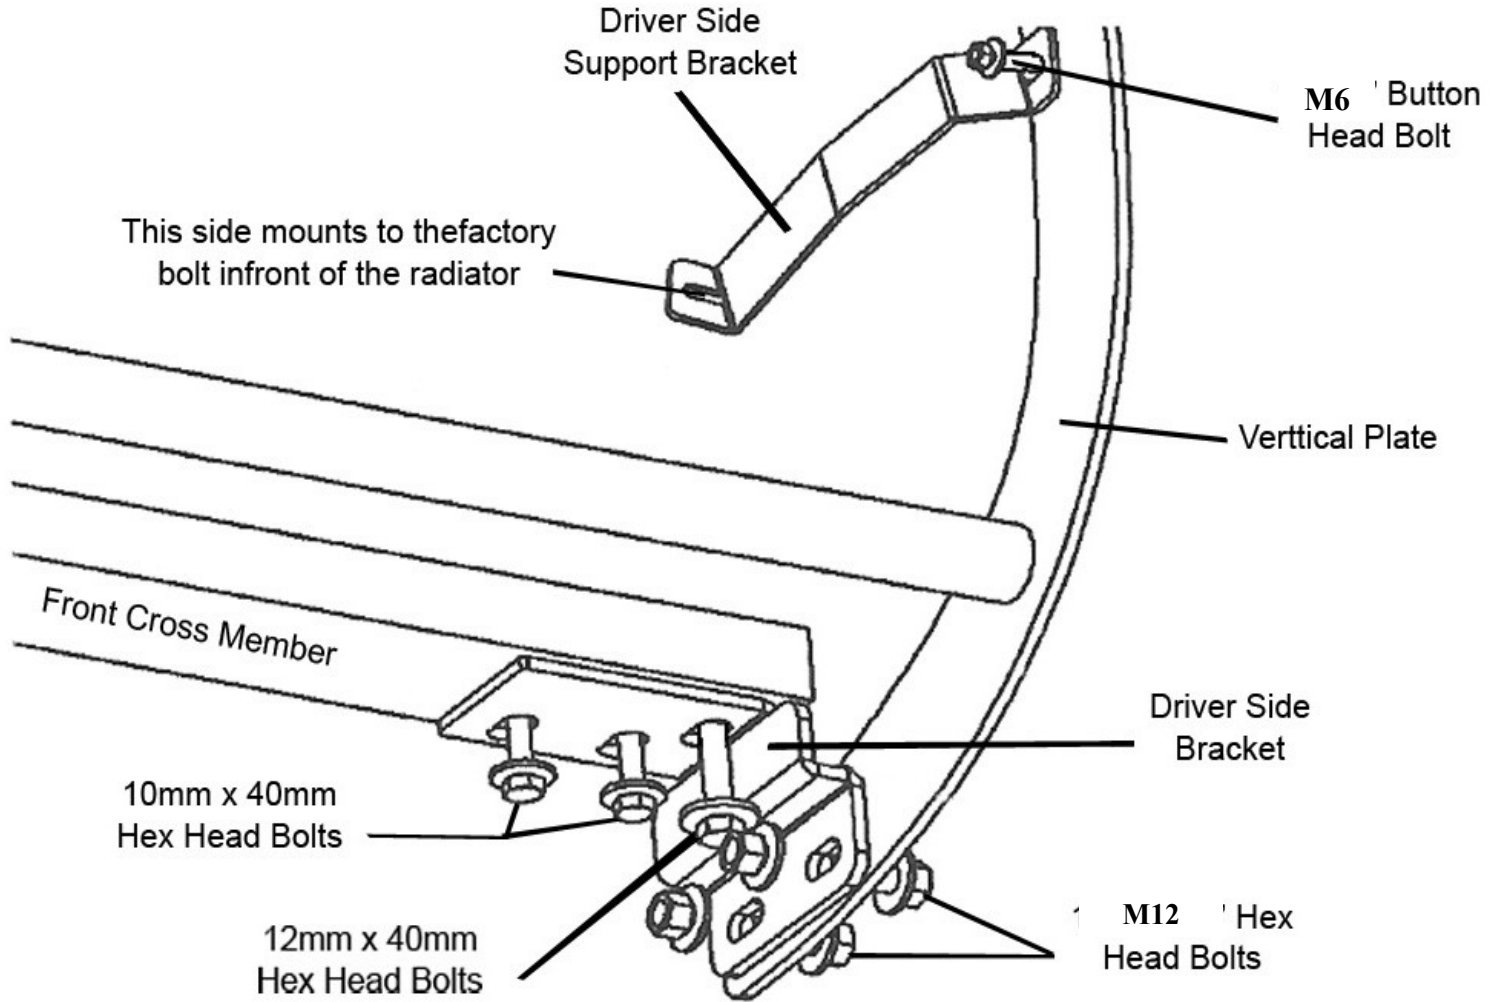

Westin Automotive Products, Inc.
5200 N. Irwindale Ave. Ste 220
Irwindale, Ca 91706

Thank You for choosing Westin products
For additional installation assistance please call
Customer Service (800)793-7846
www.westinautomotive.com