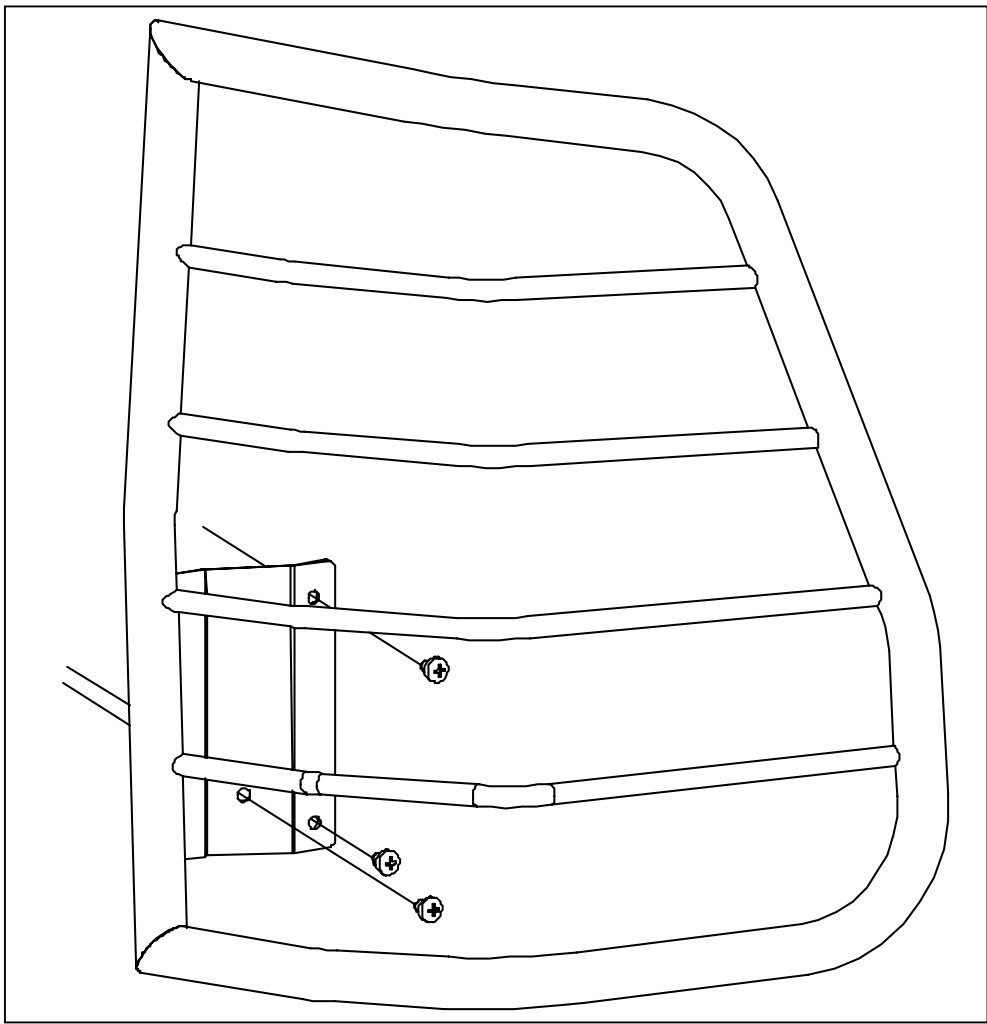

Installation Instructions
Tail Light Guard P/N#39-3120/39-3125
Jeep Grand Cherokee 99-04

Part List:

Item No.	Description	Quantity
1	Tail Light Guard	2

Note: Please protect your product from being scratched during the process of installing the tail light guard.

Step 1. First, take off the hex bolts form the vehicle.

Step 2. Install the tail light guard as shown in the diagram.

Westin Automotive Products, Inc.
5200 N. Irwindale Ave. Suite 220
Irwindale, Ca. 91706