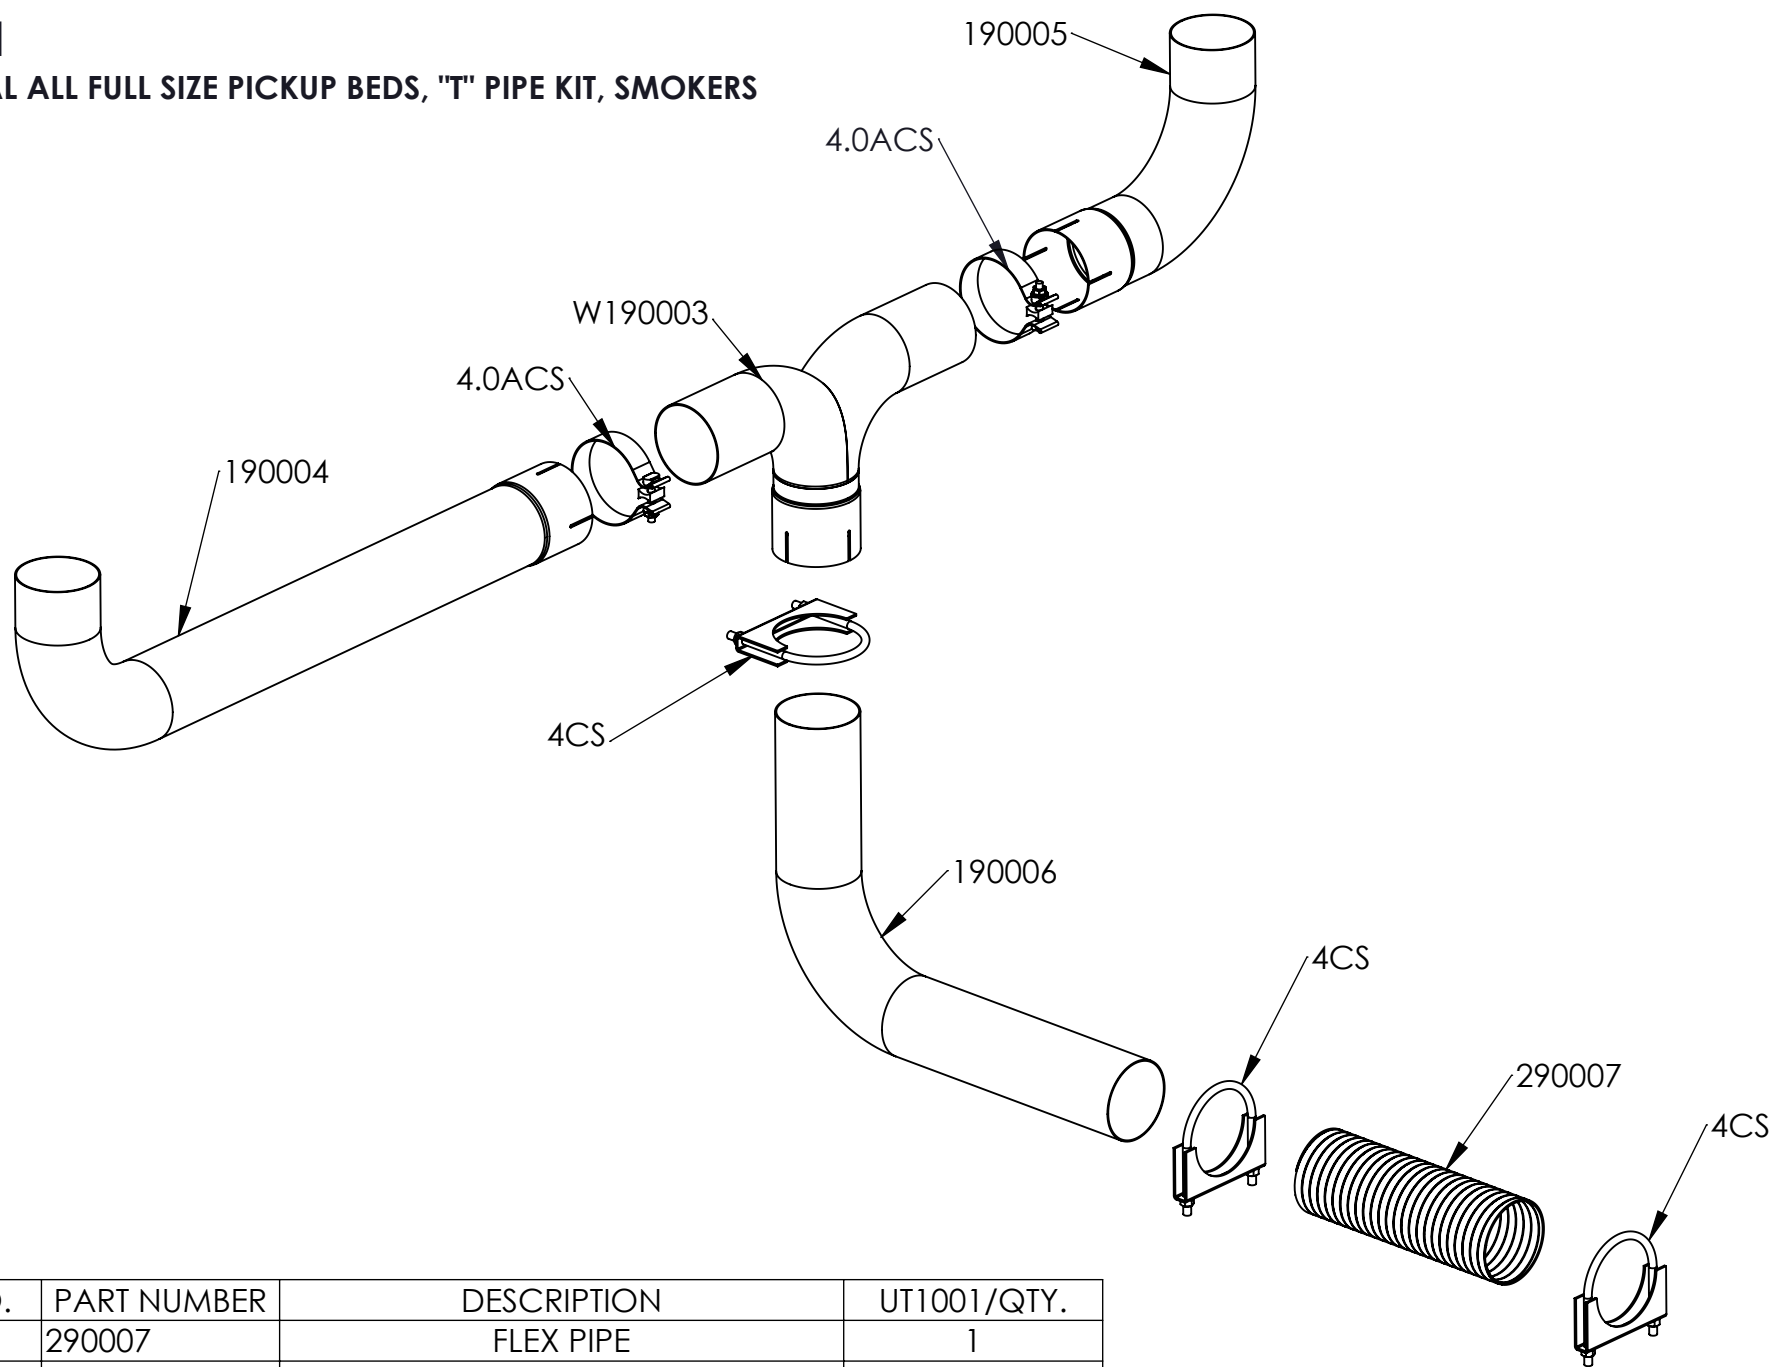

UT1001

UNIVERSAL ALL FULL SIZE PICKUP BEDS, "T" PIPE KIT, SMOKERS

ITEM NO.	PART NUMBER	DESCRIPTION	UT1001/QTY.
1	290007	FLEX PIPE	1
2	190006	ELBOW 20"-14"	1
3	W190003	T PIPE 4"	1
4	190005	ELBOW 13" LONG	1
5	190004	ELBOW 37" LONG	1
6	4CS	CLAMP 4" SADDLE ZINC COATED	3
7	4.0ACS	CLAMP, 4" BAND, STAINLESS STEEL	2

SHIPPING INFO	
WEIGHT (lbs)	38
HEIGHT (in)	16
LENGTH (in)	42
WIDTH (in)	6.5

08 February, 2016
REV:C

MBRP
INC.
PERFORMANCE EXHAUST