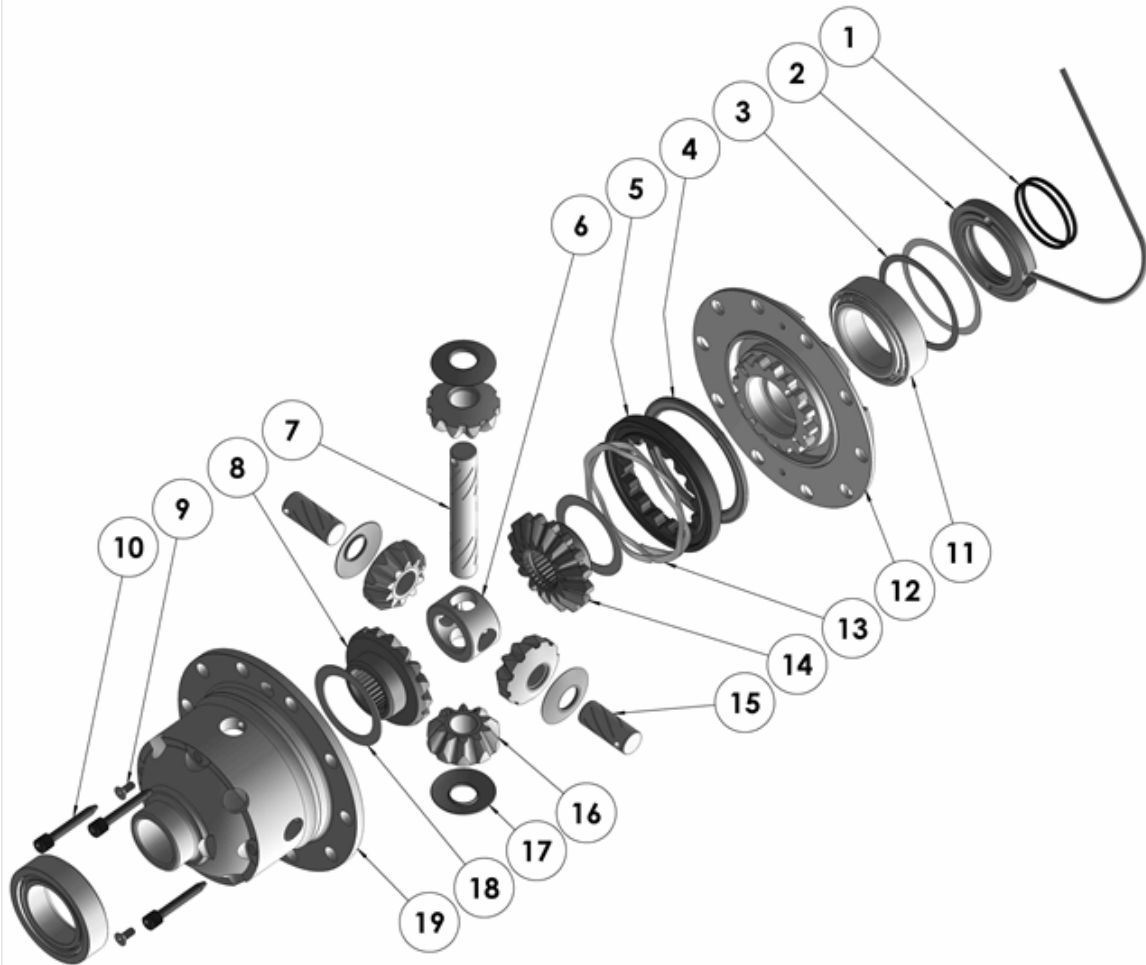

### PARTS LIST

ITEM #	QTY	DESCRIPTION	PART #	NOTES
1	1	SEAL HOUSING O-RINGS (PK OF 2)	160235SP	1
2	1	SEAL HOUSING KIT	081801SP	
3	1	SHIM KIT	SHK003	
*	3	MASTER SHIM	150325	
4	1	BONDED SEAL	160701SP	
5	1	CLUTCH GEAR & WAVESPRING KIT	050903SP	
6	1	SPIDER BLOCK	070503SP	
7	1	LONG CROSS SHAFT	061302SP	
8	1	SIDE GEAR	SEE NOTE	3
9	1	COUNTERSUNK SCREW (PK OF 2)	200213SP	
10	1	RETAINING PIN SET (PK OF 4)	120601SP	
11	2	TAPERED ROLLER BEARING	160114	2
12	1	FLANGE CAP KIT	028509SP	
13	1	WAVESPRING	150702SP	
14	1	SPLINED SIDE GEAR	SEE NOTE	3
15	2	SHORT CROSS SHAFT	061402SP	
16	4	PINION GEAR	SEE NOTE	3
17	4	PINION THRUST WASHER	SEE NOTE	4
18	2	SIDE GEAR THRUST WASHER	SEE NOTE	4
19	1	DIFFERENTIAL CASE	013109SP	
*	1	BULKHEAD FITTING KIT (BANJO TYPE)	170114	5
*	1	AIR LINE (6mm DIA X 6m LONG)	170314	5
*	1	SOLENOID VALVE (12V)	180103	
*	1	SWITCH	180209SP	
*	1	SWITCH COVER (FRONT)	180210SP	
*	1	CABLE TIE (PK OF 25)	180305	
*	1	OPERATING & SERVICE MANUAL	210200	
*	1	INSTALLATION GUIDE	2102148	

\* *Not illustrated in exploded view*

### NOTES

- 1 For replacement O-rings use only BS135 Viton 75.
- 2 For replacement bearing use Timken part # LM102949 / LM102911
- 3 Available only as complete 6 gear set # 728J041
- 4 Available only as complete thrust washer kit #730J01
- 5 All diffs produced before serial #17070001 came with 5mm air connection system. For information contact ARB.

### SPECIFICATIONS

Axle Spline	28 tooth, Ø30.5mm [1.20"]
Ratio Supported	All
Ring Gear ID	117.51mm [4.63"]
Ring Gear OD	193mm [7.6"]
Ring Gear Bolts	10 bolts on Ø147.32mm [5.8"]
Ring Gear Torque	120Nm [89 ft-lb]
Backlash	0.15-0.25mm [0.006-0.010"]
Bearing Cap Torque	63Nm [46 ft-lb] (aluminium) 75Nm [55 ft-lb] (cast iron)