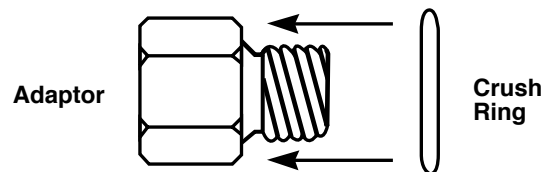

Installation Instructions

2650-144B

When installing metric adaptor,
tighten until the crush ring is flattened.
DO NOT OVERTIGHTEN.

Auto Meter Products, Inc., 413 W. Elm St., Sycamore, IL 60178 (815) 899-0801