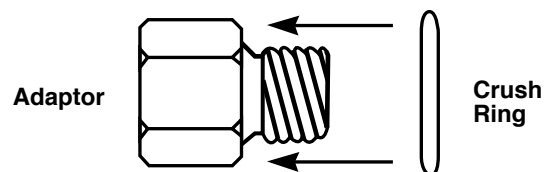

Installation Instructions

2650-144B

When installing metric adaptor,
tighten until the crush ring is flattened.
DO NOT OVERTIGHTEN.

Auto Meter Products, Inc., 413 W. Elm St., Sycamore, IL 60178 (815) 899-0801