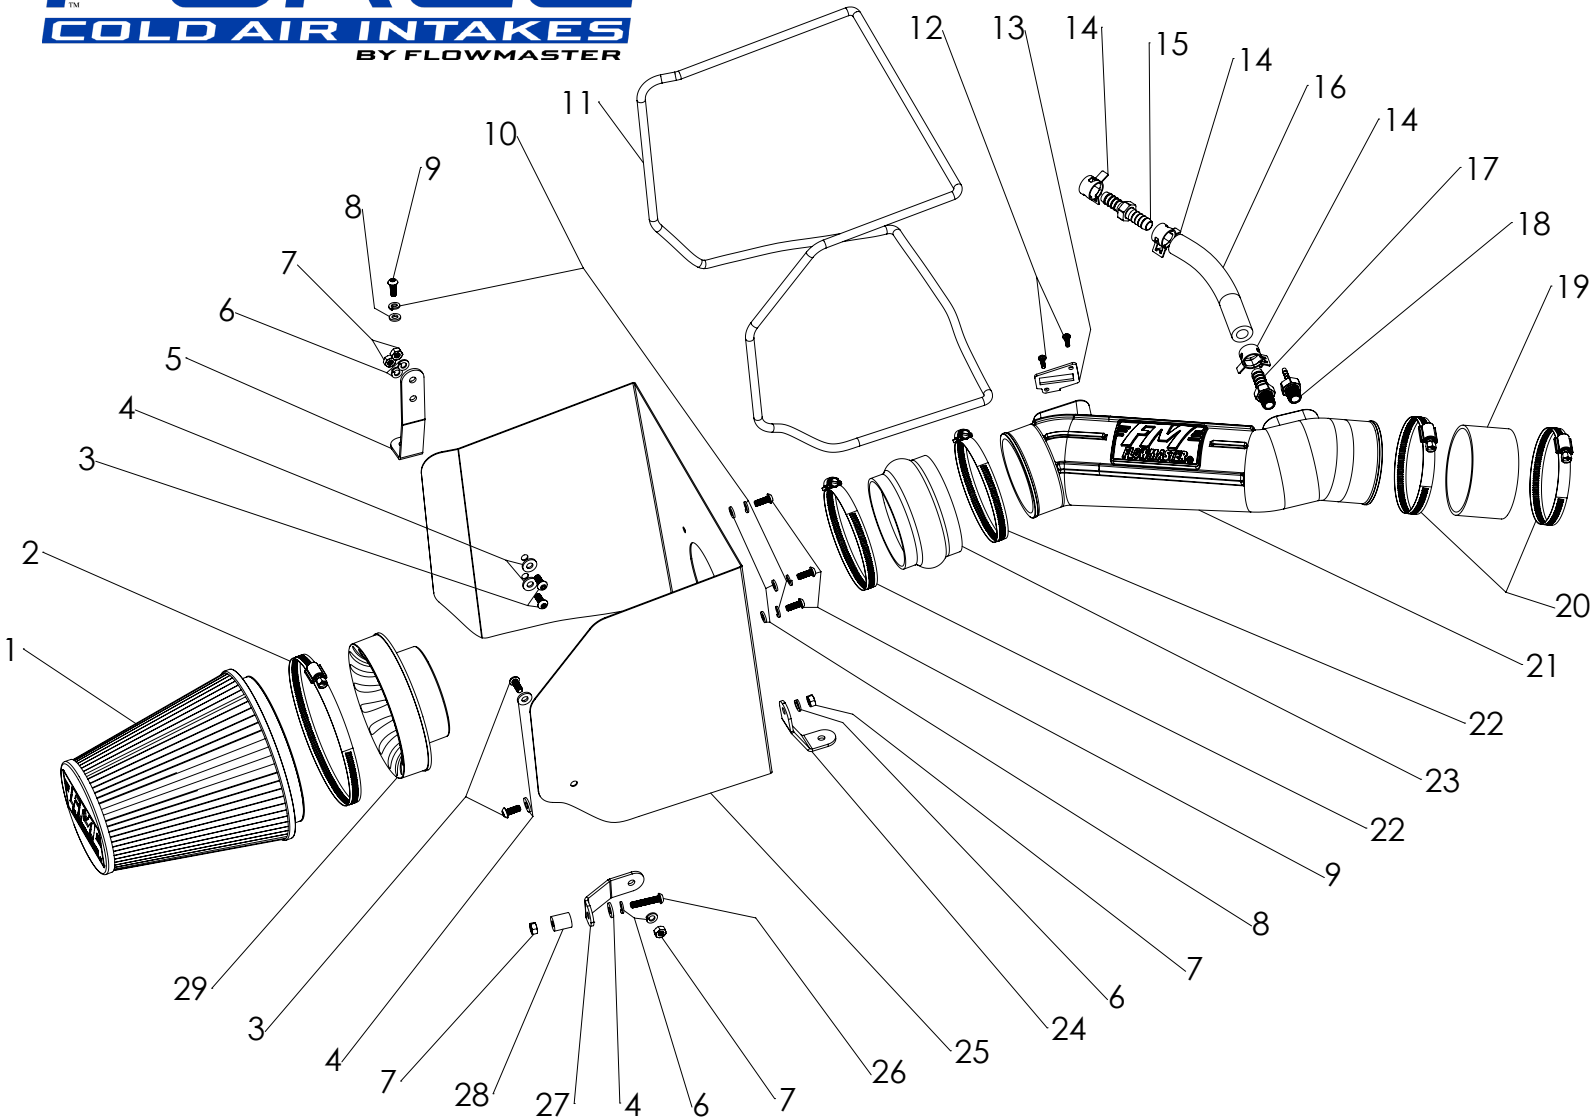

## DELTA FORCE COLD AIR INTAKES BY FLOWMASTER

| ITEM NO. | PART NUMBER | DESCRIPTION                                      | QTY. |
|----------|-------------|--|------|
| 1        | AF1001      | FILTER, AIR 8" HIGH, Ø6" FLANGE                  | 1    |
| 2        |             | #104 HOSE CLAMP Ø4.125 TO 7"                     | 1    |
| 3        | HW245       | 1/4"-20 X 5/8" BTNHD SS                          | 4    |
| 4        | HW320       | 1/4" FLAT WASHER SAE SS                          | 5    |
| 5        | AF5021      | 11 GA. X 1" BRACKET #3, 07-17 TOYOTA TUNDRA 5.7L | 1    |
| 6        | HW322       | 1/4" SPLIT LOCK WASHER SS                        | 5    |
| 7        | HW115       | 1/4"-20 NUT SS                                   | 5    |
| 8        | HW319       | M6 FLAT WASHER SS                                | 4    |
| 9        | HW244       | M6 X 1.0 X 16MM BTNHD SS                         | 4    |
| 10       | HW318       | M6 SPLIT LOCK WASHER SS                          | 4    |
| 11       | 49000061    | PUSH ON VINYL TRIM SEAL                          | 1    |
| 12       | HW248       | M4 X 0.7 X 12MM RH PHILLIPS SCREW SS             | 2    |
| 13       | GA139       | MAF SENSOR GASKET                                | 1    |
| 14       | MC003P      | 1/2" HOSE PINCH CLAMP                            | 3    |
| 15       | AF4028      | 1/2" HOSE BARB TO 1/2" HOSE BARB                 | 1    |