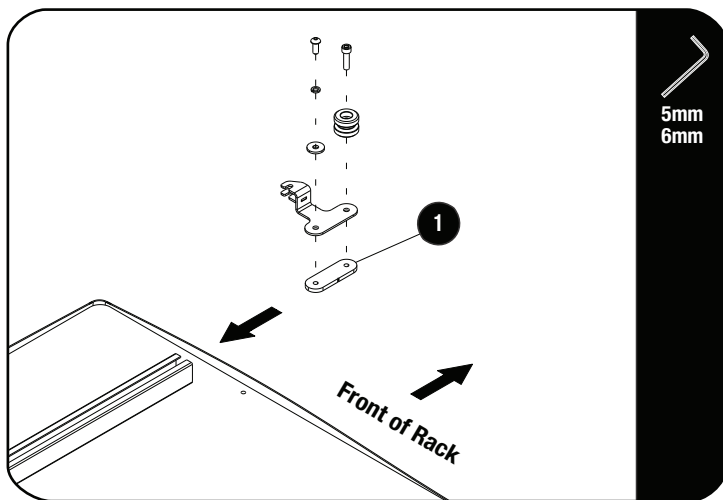

1 GET ORGANIZED

IN THE BOX

1	4 X	Channel Nut Plate - (Autohome)
---	-----	--------------------------------

TOOLS NEEDED

FIGURE 1.1

2

FIT AND SECURE

2.1

⚠ Before assembling the Channel Nut Plate (Item 1), refer to TBMK012 fitment guide.

🔄 Flip your tent over to access the mounting channels. Loosely fit the Latch Bracket Assembly by sliding the Channel Nut Plate into the mounting channel as shown.