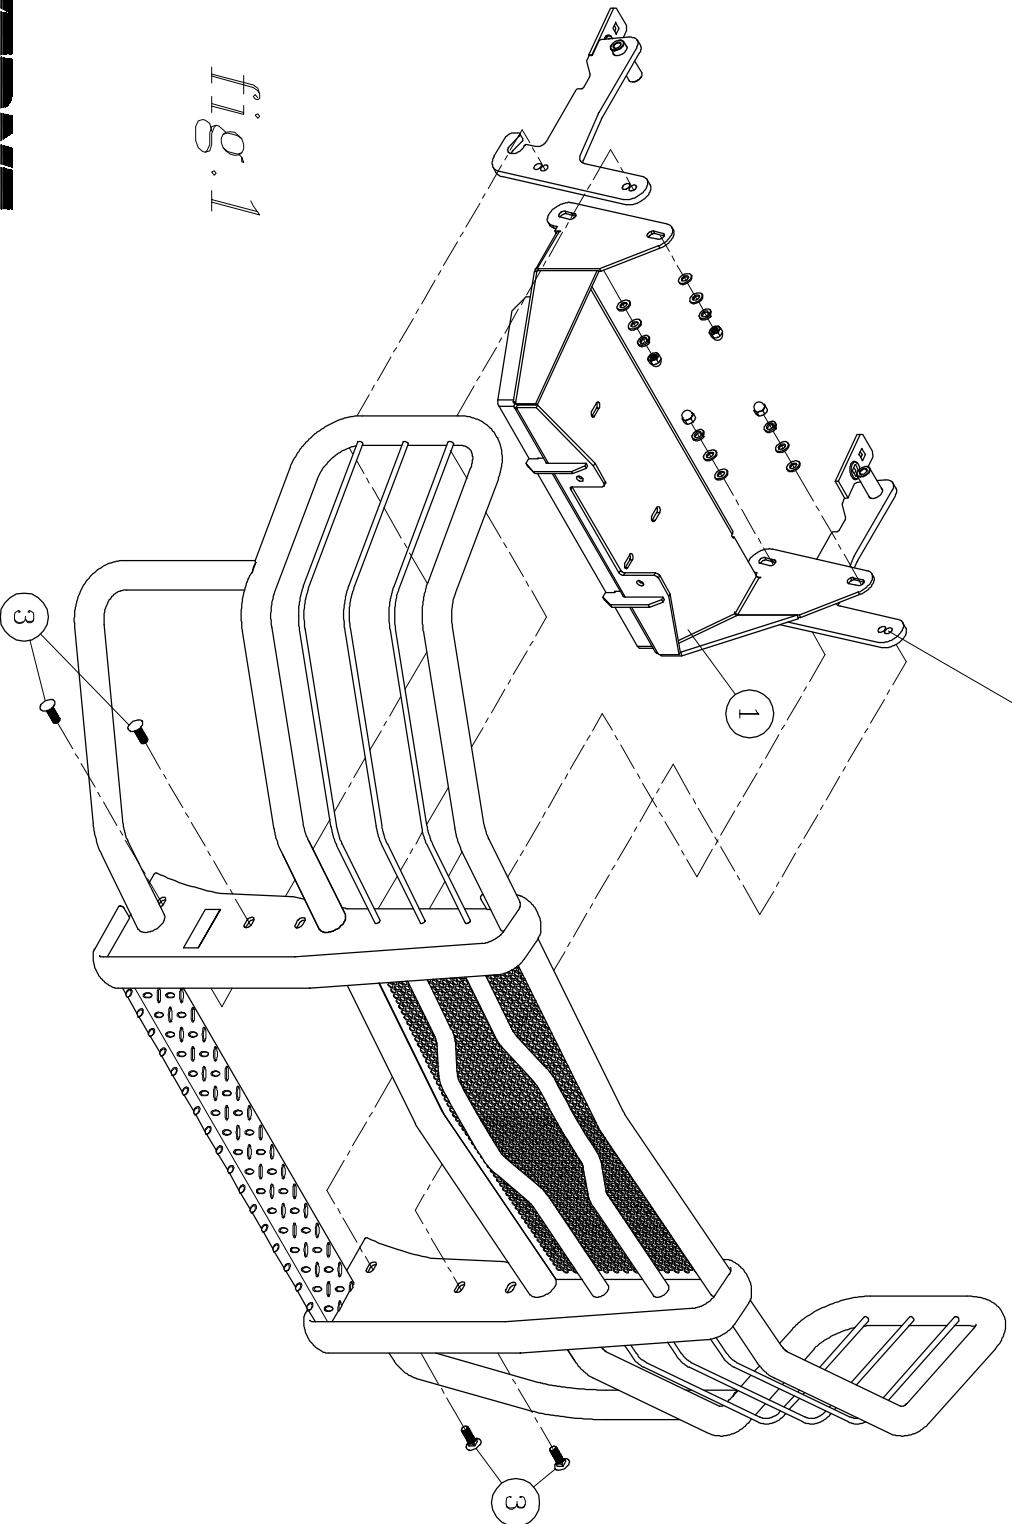

SERVICE PARTS LIST

MODEL NO. - 321516

2015 CHEVROLET 2500HD/3500
USE TOP HOLES.

fig. 1