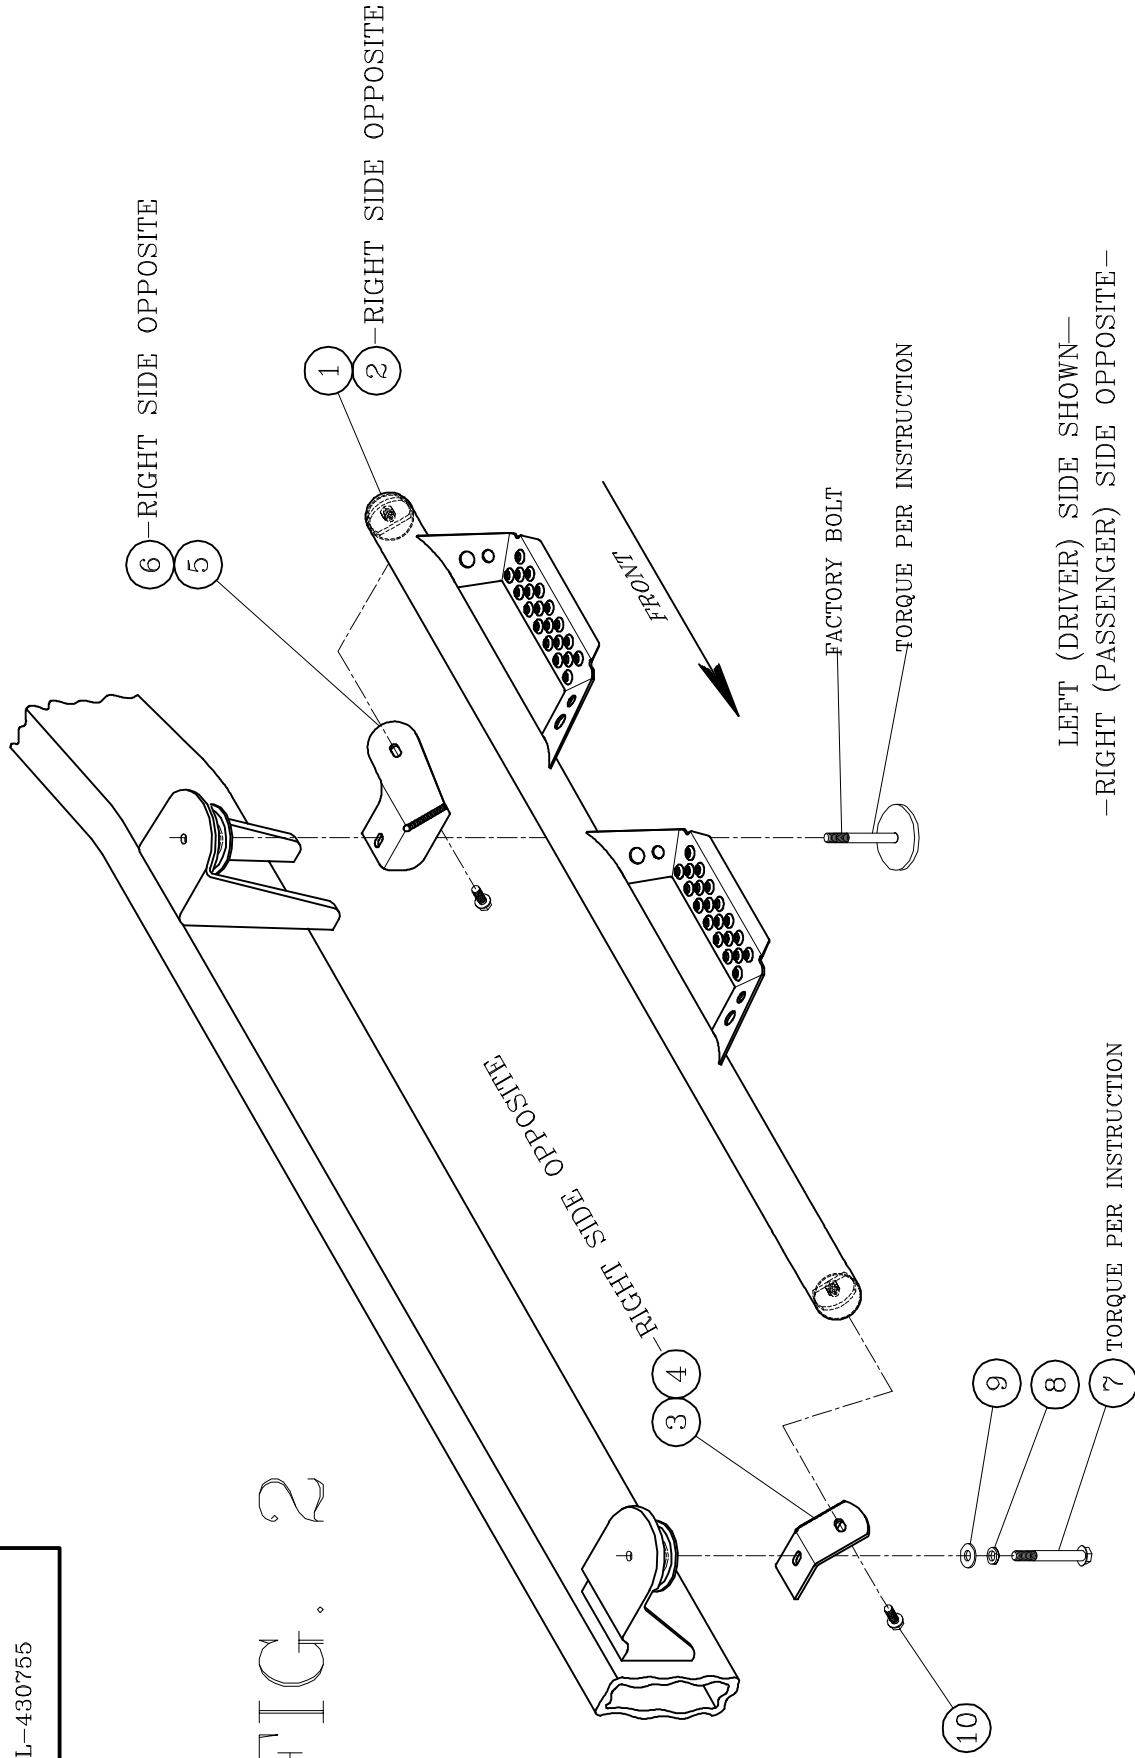

SERVICE PARTS LIST

MODEL-430755

JEEP WRANGLER 4 DOOR

FIG. 2

LOVERNE
TRUCK EQUIPMENT
(A LOVERNE COMPANY)

1200 E. Birch St.
Brandon, SD 57005