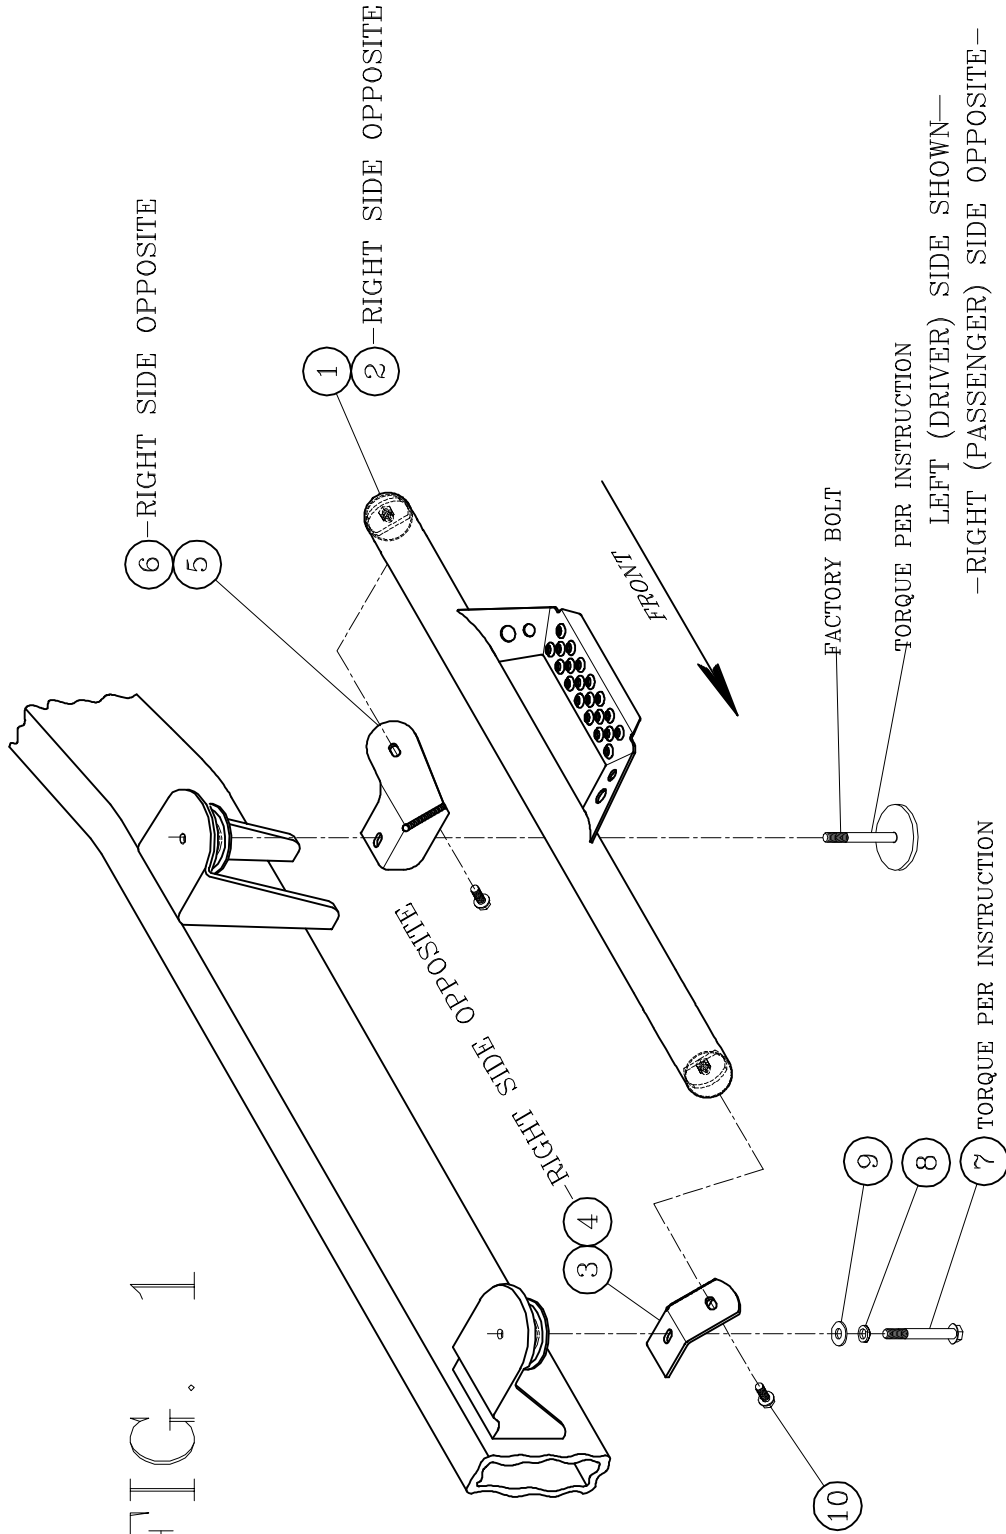

INSTALLATION INSTRUCTIONS AND PARTS LIST

430755 AND 430756 SST (BLACK) BAJA STEPS ON:
2007 AND NEWER JEEP WRANGLER JK, 2 DOOR, & 4 DOOR.

1. READ INSTRUCTIONS COMPLETELY AND CHECK TO MAKE SURE THAT ALL REQUIRED PARTS (LISTED ON SERVICE PARTS LIST) ARE ON HAND BEFORE STARTING THE INSTALLATION.
2. REMOVE THE BODY MOUNT BOLT JUST BEHIND THE FRONT FENDER WELL ON DRIVERS SIDE OF VEHICLE, THIS BOLT WILL NOT BE REUSED, INSTALL FRONT LH BRACKET UP TO BODY MOUNT (ITEM #3) , AND ATTACH WITH THE M12-1.75 X 100mm (ITEM #7), 1/2" FLAT WASHER (ITEM #8), AND 1/2" LOCK WASHER (ITEM #9) AS SHOWN IN FIGURES 1 AND 2. LEAVE FINGER TIGHT AT THIS TIME.
3. REMOVE REAR BODY MOUNT BOLT JUST IN FRONT OF THE REAR FENDER WELL ON THE DRIVERS SIDE OF VEHICLE, INSTALL REAR LH BRACKET (ITEM #5), ATTACH WITH FACTORY BOLT AND WASHER, AS SHOWN IN FIGURES 1 AND 2. LEAVE FINGER TIGHT AT THIS TIME.
4. POSITION THE BAJA STEP UNDER THE BODY ROCKER PANEL: (NOTE: THE LUVERNE DECAL SHOULD BE AT THE FRONT ON THE DRIVER SIDE).
  - 4.1. ATTACH THE BAJA STEP TO THE VEHICLE. USE 1/2-13 HEX HD CAP SCREWS (ITEM #10) AS SHOWN IN FIGURES 1 AND 2.
  - 4.2. TORQUE THE BODY MOUNT BOLTS TO FACTORY SPECIFICATIONS.
  - 4.3. TORQUE THE 1/2-13 BOLTS TO 65 LB FT.
5. REPEAT STEPS 2 THRU 4 ON PASSENGER SIDE, USING RH FRONT BRACKET (ITEM #4), AND RH REAR BRACKET (ITEM #6).

SERVICE PARTS LIST

ITEM	PART NO.	QTY	DESCRIPTION
1	552204	1	BAJA STEP WLDMT- JEEP JK 2 DOOR, LH, SST, 430756
2	552205	1	BAJA STEP WLDMT- JEEP JK 2 DOOR, RH, SST, 430756
1	552206	1	BAJA STEP WLDMT- JEEP JK 4 DOOR, LH, SST, 430755
2	552207	1	BAJA STEP WLDMT- JEEP JK 4 DOOR, RH, SST, 430755
3	552208	1	BRKT WLDMT- MTG, FRONT, LH, 07 JEEP WRANGLER
4	552209	1	BRKT WLDMT- MTG, FRONT, RH, 07 JEEP WRANGLER
5	552210	1	BRKT WLDMT- MTG, REAR, LH, 07 JEEP WRANGLER
6	552211	1	BRKT WLDMT- MTG, REAR, RH, 07 JEEP WRANGLER
7	102949	2	HEX HD, M12-1.75 X 100mm, ZP
8	100121	2	WASHER-LOCK, 1/2", ZP
9	100118	2	WASHER- FLAT, 1/2", ZP
10	104249	4	BOLT- HEX HD CAP, SERR FLG 1/2-13 X 2.00, ZP

SERVICE PARTS LIST

MODEL-430755

JEEP WRANGLER 2 DOOR

FIG. 1

LOVERNE
TRUCK EQUIPMENT
(A LOVERNE COMPANY)

1200 E. Birch St.
Brandon, SD 57005