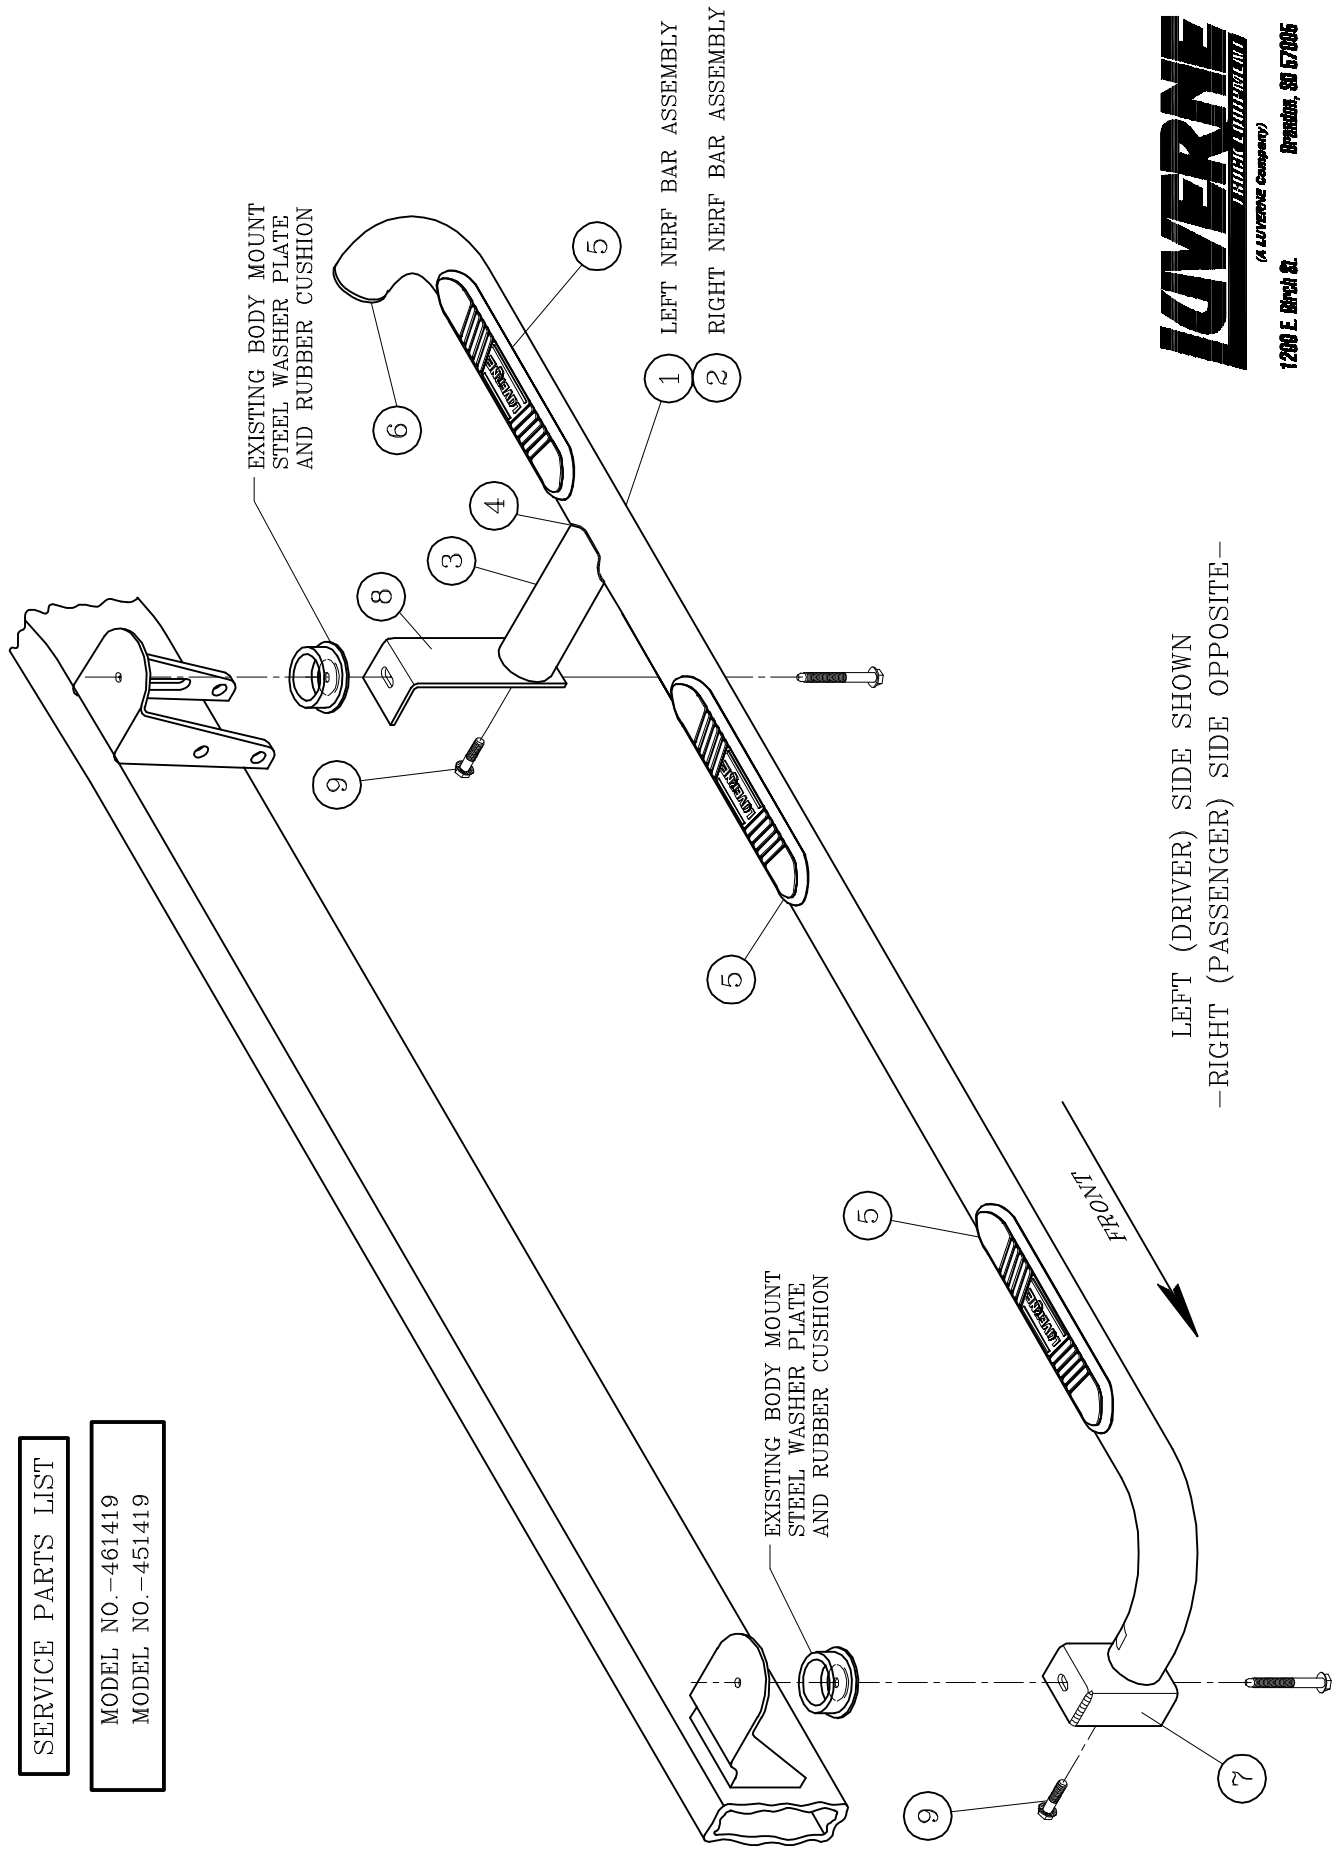

INSTALLATION INSTRUCTIONS AND PARTS LIST

APPL: 46/451419 SERIES W2W STAINLESS STEEL & BLACK NERF BARS ON:
2014 CHEVROLET/GMC CREW CAB PICKUPS 6.5

1. READ INSTRUCTIONS COMPLETELY AND CHECK TO MAKE SURE THAT ALL REQUIRED PARTS (LISTED ON SERVICE PARTS LIST) ARE ON HAND BEFORE STARTING THE INSTALLATION.
2. NERF BAR TUBE/MOUNTING BRACKET ASSEMBLIES (ITEM #1 THRU #9) ARE PRE-ASSEMBLED.
  - 2.1. THE FRONT & REAR MOUNTING BRACKETS ON THESE ASSEMBLIES ARE ROTATED TOWARD THE CENTER (INBOARD OF LEGS) FOR SHIPPING PURPOSES. THESE BRACKETS MUST BE ROTATED TO THE VERTICAL POSITION AND THE 1/2" BOLTS MUST BE TORQUED TO 65 LB. FT.

NOTE:

DUE TO EXCESSIVE THREAD LOCKER IN THE BODY MOUNT BOLT AREA ON THE GM SILVERADO/SIERRA, PLEASE USE CAUTION WHEN REMOVING THESE BODY MOUNT BOLTS IN ORDER TO REDUCE THE RISK OF CAUSING DAMAGE TO THE THREADED INSERTS INSIDE THE VEHICLE.

3. REMOVE THE FOUR (4) APPLICABLE FACTORY BODY MOUNT BOLTS FROM THE VEHICLE.
  - 3.1 THESE FOUR (4) BOLTS ARE REUSED IN THIS INSTALLATION.
  - 3.2 THE BODY MOUNT STEEL WASHER PLATES WITH RUBBER CUSHIONS ARE REUSED BETWEEN THE BODY MOUNT AND THE NERF BAR MOUNTING BRACKET.
4. POSITION THE NERF BAR ASSEMBLY UP UNDER THE VEHICLE AND ATTACH THE FRONT AND REAR BRACKETS TO THE BODY MOUNTS WITH FACTORY BODY MOUNT BOLTS AS SHOWN.
5. TORQUE ALL BODY MOUNT BOLTS TO 65 LB. FT

SERVICE PARTS LIST

ITEM	PART NO.	QTY	DESCRIPTION
1	551135	1	NERF BAR WLDMT-GM,W2W,LH,CO117SST
2	551136	1	NERF BAR WLDMT-GM,W2W,RH,CO117SST
1	551127	1	NERF BAR WLDMT-GM,W2W,LH,BLK,CO117TB
2	551128	1	NERF BAR WLDMT-GM,W2W,RH,BLK,CO117TB
3	551111	2	SPACER-TUBE,C9917SST
3	551116	2	SPACER-TUBE,C9917STB
4	551112	2	TRIM-SPACER TUBE
5	103950	6	PAD-STEP,NB,BLK,20" LG
6	102500	2	INSR-FNSH,RIBBED,14-18 GA
7	552344	2	BRKT-MTG,FRONT
8	552345	2	BRKT-MTG,REAR
9	104249	4	BOLT-HEX HD CAP,SERR FLG,1/2-13 X 2.00,ZP

(A LUVERNE Company)

1200 E. Birch St.

Brandon, SD 57005

552357 SHEET 1 OF 2 27JUN13

SERVICE PARTS LIST

MODEL NO. -461419
MODEL NO. -451419

LEFT (DRIVER) SIDE SHOWN
-RIGHT (PASSENGER) SIDE OPPOSITE-

LOVERNE
(A LOVERNE Company)
1200 E. Birch St. Pratts, MO 67865