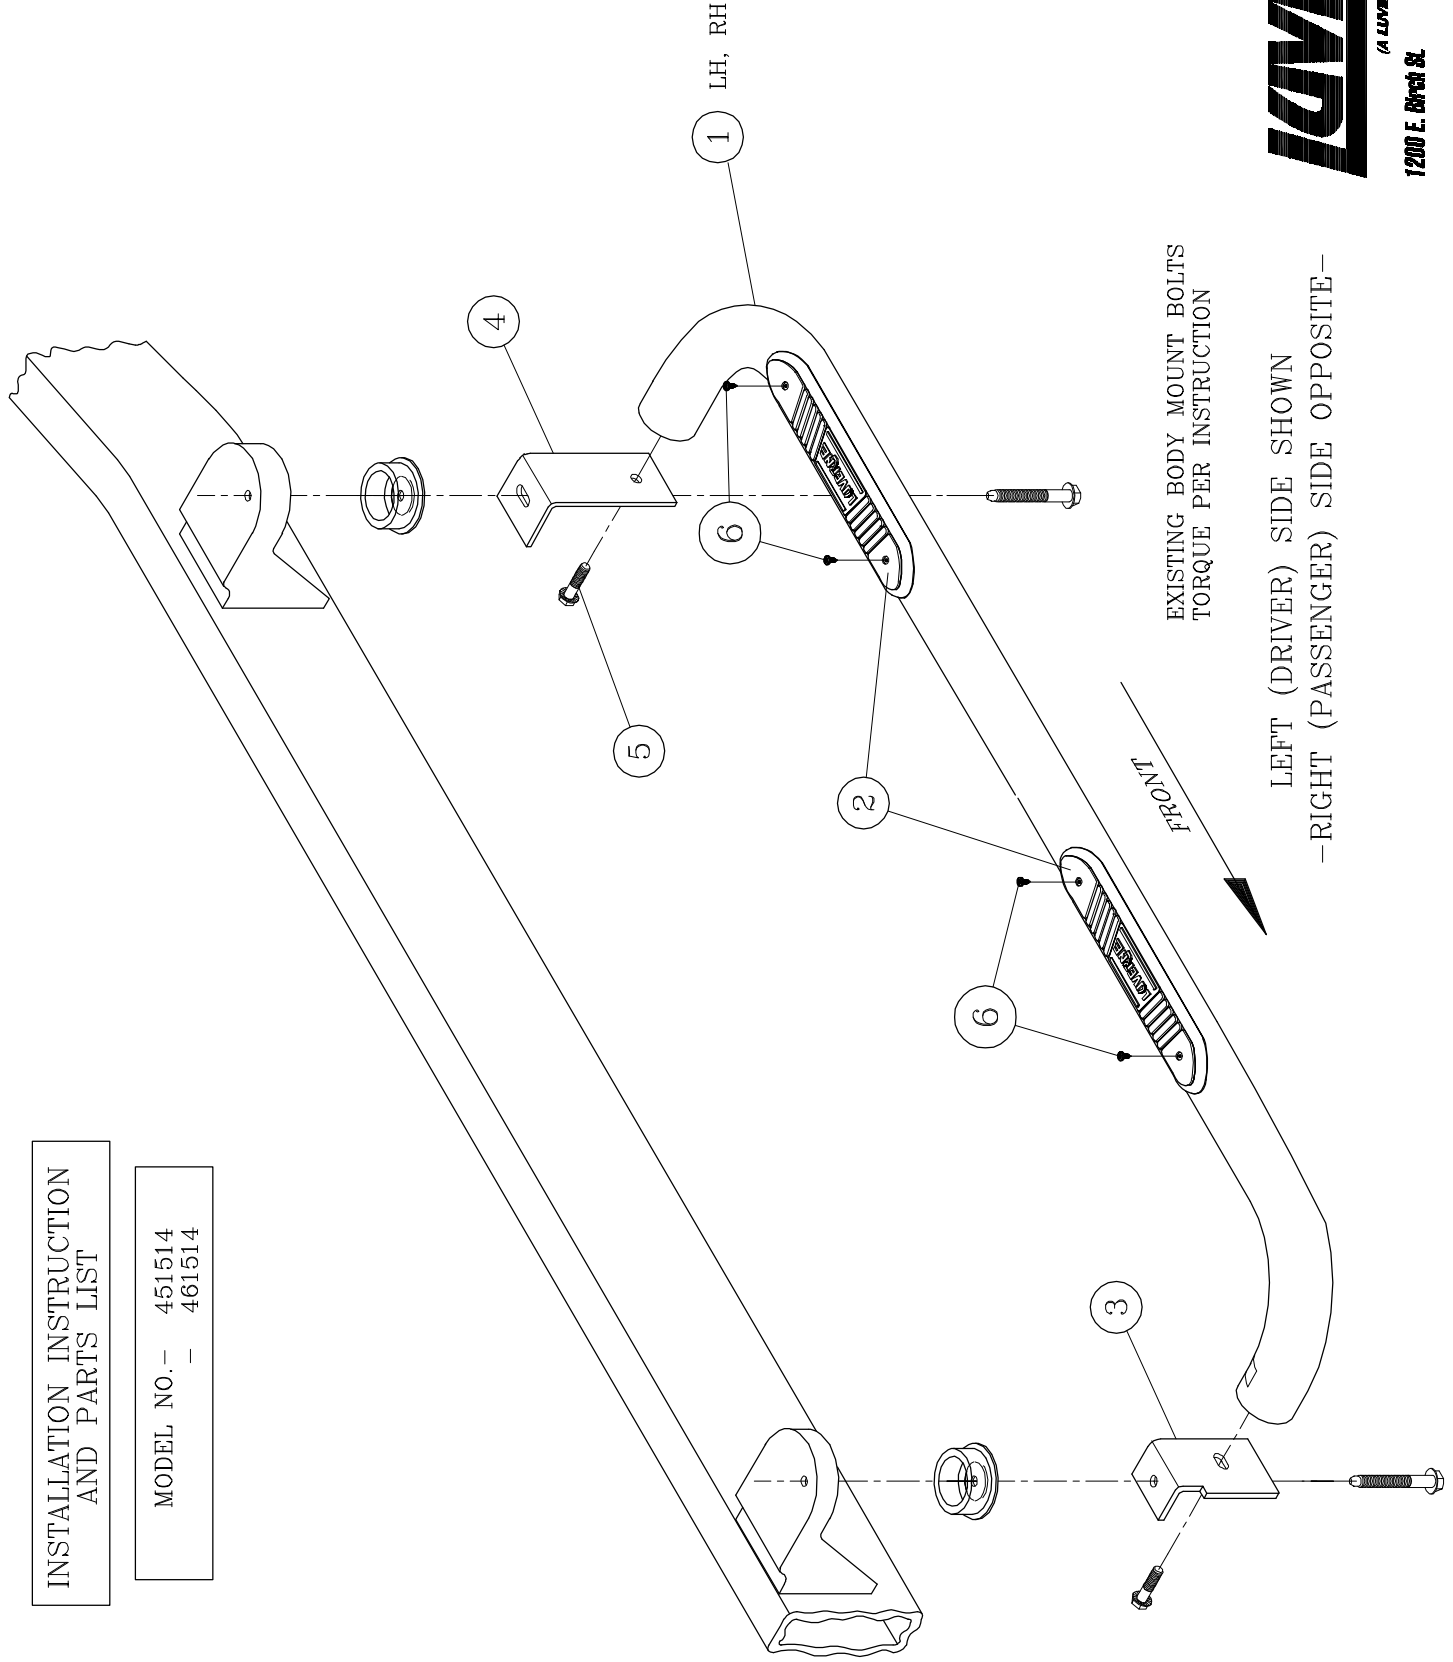

INSTALLATION INSTRUCTIONS AND PARTS LIST

APPLICATION: 451514 AND 461514 NERF BARS:

2015 AND NEWER CHEVROLET/GMC 1500 SERIES SUBURBAN / YUKON XL VEHICLES

NO DRILL INSTALLATION

1. READ INSTRUCTIONS COMPLETELY AND CHECK TO MAKE SURE THAT ALL REQUIRED PARTS (LISTED ON SERVICE PARTS LIST) ARE ON HAND BEFORE STARTING THE INSTALLATION.
2. ASSEMBLE THE NERF BAR TUBES AND MOUNTING BRACKETS AS FOLLOWS.
  NOTE: THE 1" X 3" SERIAL NUMBER DECAL IS LOCATED ON THE FRONT LEG OF THE LEFT (DRIVERS SIDE) NERF BAR ASSEMBLY.
  - 2.1 LAY THE NERF BAR/PAD ASSEMBLIES (ITEM #1) ON A FLAT SURFACE. (LEFT & RIGHT HAND ASSEMBLIES SHOULD BE MIRROR IMAGES OF ONE ANOTHER).
  - 2.2 ATTACH THE FRONT (4-5/16" TALL) BRACKET (ITEM #3) AND REAR (6-3/4" TALL) BRACKET (ITEM #4) TO THE NERF BAR AS SHOWN. USE 1/2-13 X 2" LONG HEX HEAD BOLTS (ITEM #5). TORQUE THESE BOLTS TO 65 LB. FT.

NOTE:

DUE TO EXCESSIVE THREAD LOCKER IN THE BODY MOUNT BOLT AREA ON SOME VEHICLES, USE CAUTION WHEN REMOVING THE BODY MOUNT BOLTS TO REDUCE THE RISK OF CAUSING DAMAGE TO THE THREADED INSERTS INSIDE THE VEHICLE.

1. 3 REMOVE THE FOUR (4) APPLICABLE FACTORY BODY MOUNT BOLTS FROM THE VEHICLE.
   - 3.1 THESE FOUR (4) BOLTS ARE REUSED IN THIS INSTALLATION.
   - 3.2 THE BODY MOUNT STEEL WASHER PLATES WITH RUBBER CUSHIONS ARE REUSED BETWEEN THE BODY MOUNT AND THE NERF BAR MOUNTING BRACKET.
2. 4 POSITION THE NERF BAR ASSEMBLY UP UNDER THE VEHICLE AND ATTACH THE FRONT AND REAR BRACKETS TO THE BODY MOUNTS WITH FACTORY BODY MOUNT BOLTS AS SHOWN.
   - 4.1 TORQUE ALL BODY MOUNT BOLTS TO 65 LB. FT.

SERVICE PARTS LIST

ITEM	PART NO.	QTY	DESCRIPTION
1	549095	2	NERF BAR WLDMT – SST, LH & RH, 461514
1	549105	2	NERF BAR WLDMT – BLACK, LH & RH, 451514
2	103950	4	PAD- STEP, NB, BLK, 20.00 LG
3	552344	2	BRKT- MTG, NB, LH/RH, FRT, SUB/YUKON XL 1500
4	552340	2	BRKT- MTG, NB, SUB/YUKON XL 1500,LH/RH, REAR
5	104249	4	BOLT-HEX HD CAP, SERRFLG, 1/2 X 2.00" LG,ZP
6	109637	8	SCR SLF-TP, 5/16-3/4 SST, BLACK

INSTALLATION INSTRUCTION
AND PARTS LIST

MODEL NO. - 451514
          - 461514

LOVERNE
TRUCK EQUIPMENT
(A LINCOLN COMPANY)

1200 E. Birch St.   Brainerd, SD 57005