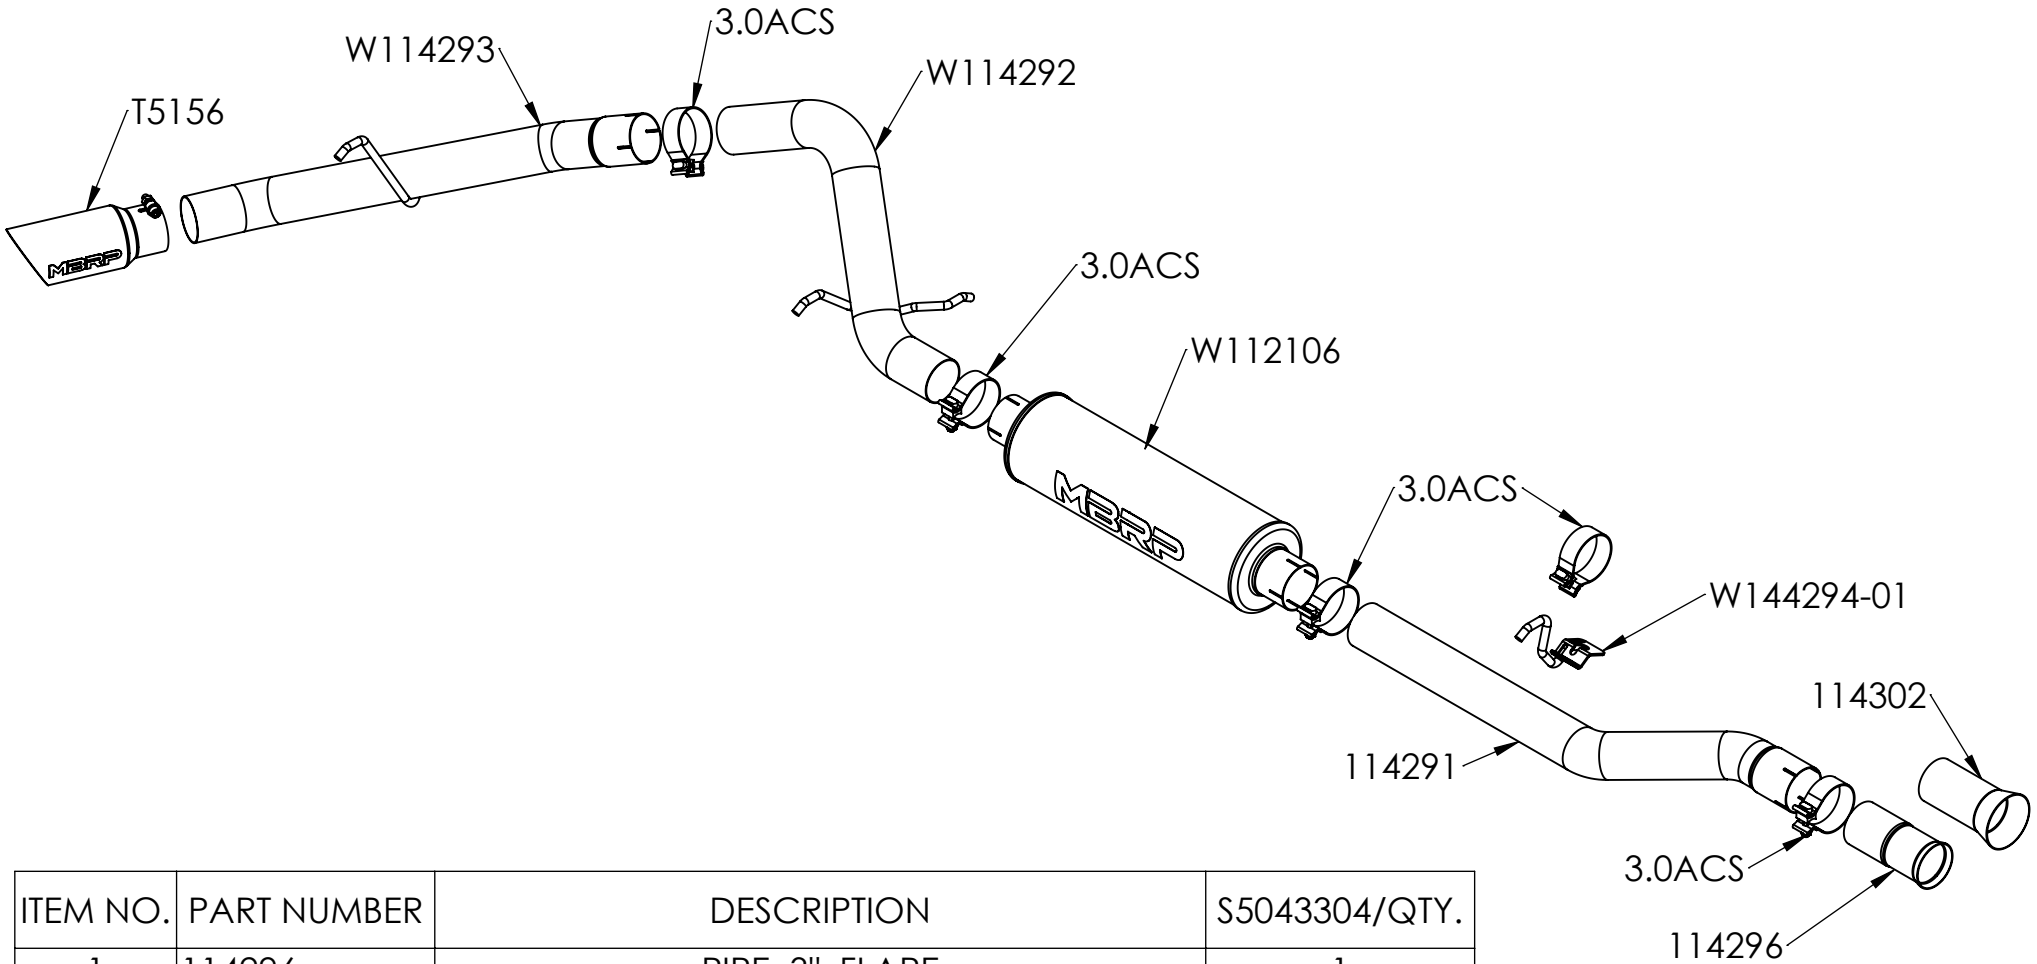

S5043304

2015-2020 CHEV/GMC/CADILLAC
SUBURBAN/YUKON XL/ESCALADE ESV, TAHOE/YUKON/ESCALADE, 5.3L/6.2L,
CAT BACK, 3", SINGLE SIDE

ITEM NO.	PART NUMBER	DESCRIPTION	S5043304/QTY.
1	114296	PIPE, 3", FLARE	1
2	114302	PIPE, 3"OD-3.70"ID, FLARE	1
3	114291	PIPE, 3", FRONT	1
4	W112106	26" SINGLE MUFFLER 3" INLET/OUTLET	1
5	W114292	OVER-AXLE PIPE ASSEMBLY, 3"	1
6	W114293	TAIL PIPE ASSEMBLY, 3"	1
7	3.0ACS	CLAMP, 3.0", BAND, STAINLESS STEEL	5
8	W144294-01	HANGER ASSY, HANG TIGHT™, 1/2"	1
9	T5156	TIP, 3" INLET, 4" OUTLET, DUAL WALL	1

December 14, 2020
REV: B

MBRP